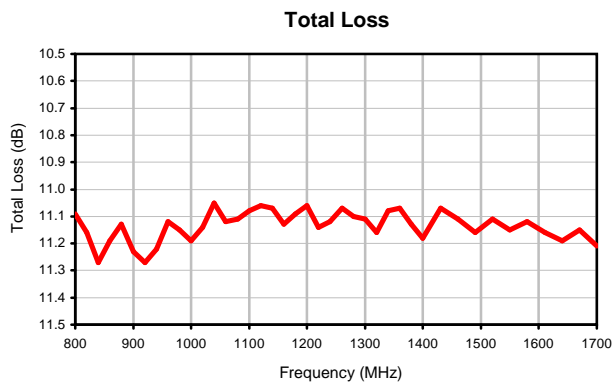

# 12 Way-0° Power Splitter/Combiner

## Typical Performance Curves

REV. X2  
ZN12PD-17  
100627  
Page 1 of 1