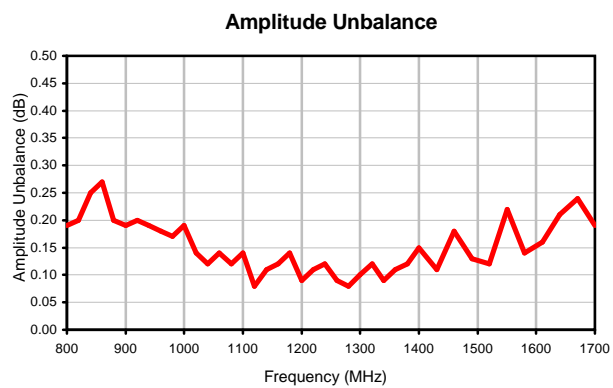

12 Way-0° Power Splitter/Combiner

ZN12PD-17

Typical Performance Curves

REV. X2
ZN12PD-17
100627
Page 1 of 1