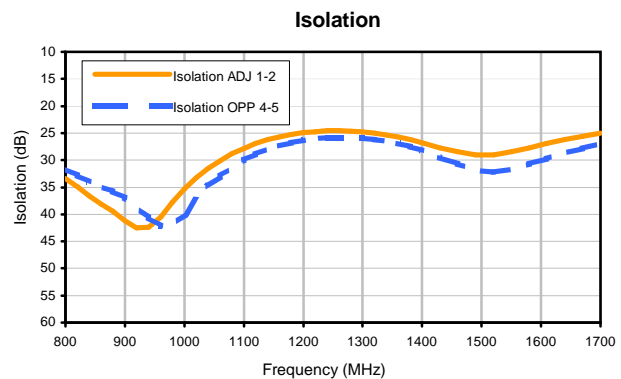

# 12 Way-0° Power Splitter/Combiner

## Typical Performance Curves

REV. X2  
ZN12PD-17  
100627  
Page 1 of 1