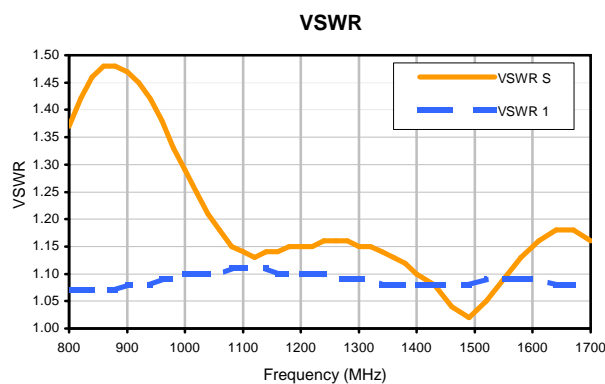

# 12 Way-0° Power Splitter/Combiner

## Typical Performance Curves

REV. X2  
ZN12PD-17  
100627  
Page 1 of 1