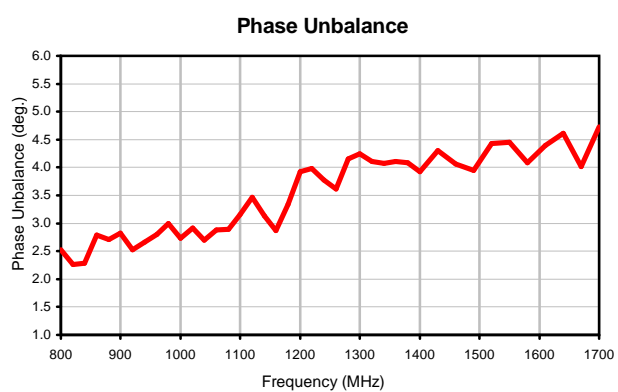

12 Way-0° Power Splitter/Combiner

ZN12PD-17

Typical Performance Curves

REV. X2
ZN12PD-17
100627
Page 1 of 1