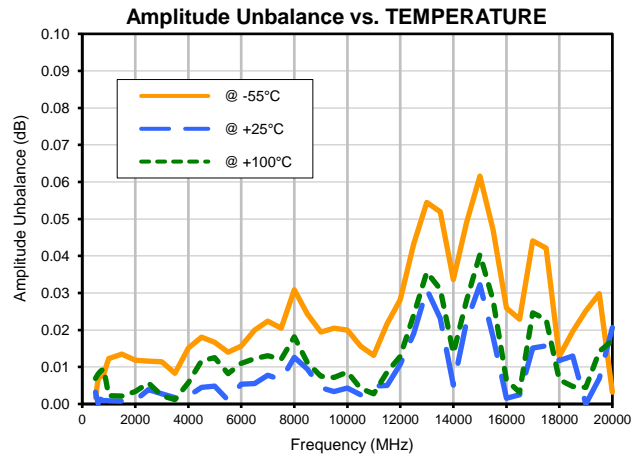

2 Way-0° Power Splitter/Combiner

ZN2PD-183W-S+

Typical Performance Curves

2 Way-0° Power Splitter/Combiner

ZN2PD-183W-S+

Typical Performance Curves