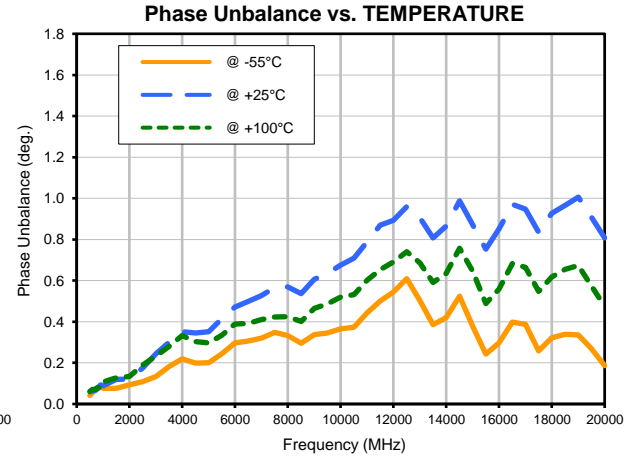

2 Way-0° Power Splitter/Combiner

ZN2PD-183W-S+

Typical Performance Curves

2 Way-0° Power Splitter/Combiner

ZN2PD-183W-S+

Typical Performance Curves