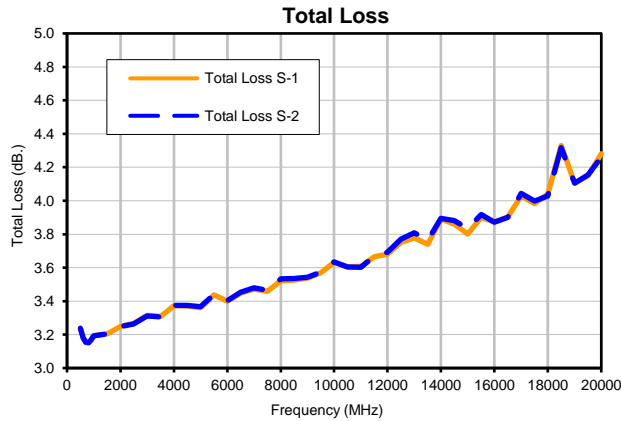

2 Way-0° Power Splitter/Combiner

ZN2PD-183W-S+

Typical Performance Curves

2 Way-0° Power Splitter/Combiner

ZN2PD-183W-S+

Typical Performance Curves