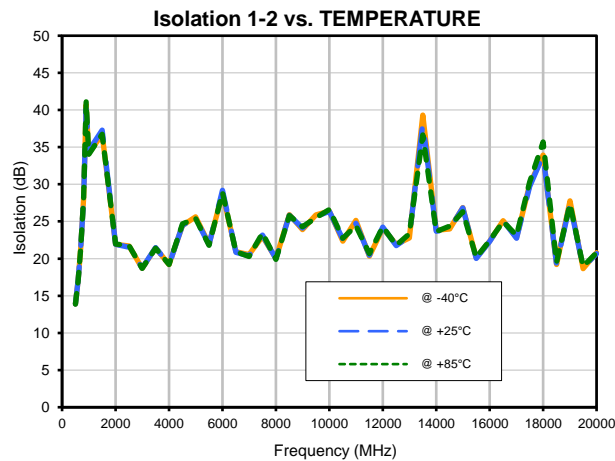

2 Way-0° Power Splitter/Combiner

ZN2PD-183W-S+

Typical Performance Curves

2 Way-0° Power Splitter/Combiner

ZN2PD-183W-S+

Typical Performance Curves