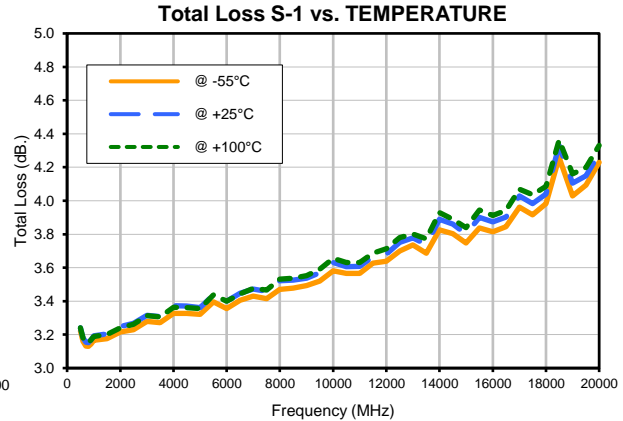

2 Way-0° Power Splitter/Combiner

ZN2PD-183W-S+

Typical Performance Curves

2 Way-0° Power Splitter/Combiner

ZN2PD-183W-S+

Typical Performance Curves