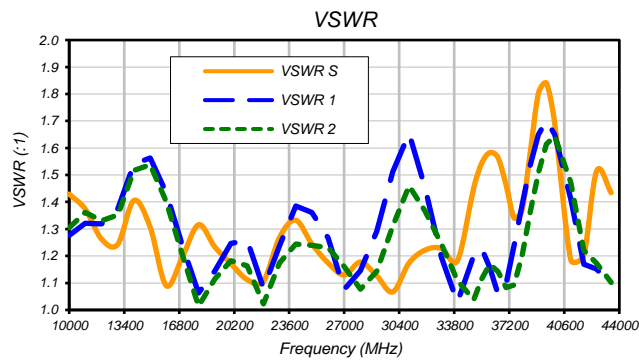

2 Way-0° Power Splitter/Combiner

ZN2PD-K44+

Typical Performance Curves

P.O. Box 350166, Brooklyn, New York 11235-0003 (718) 934-4500 • Fax (718) 332-4661 For detailed performance specs & shopping online see Mini-Circuits web site