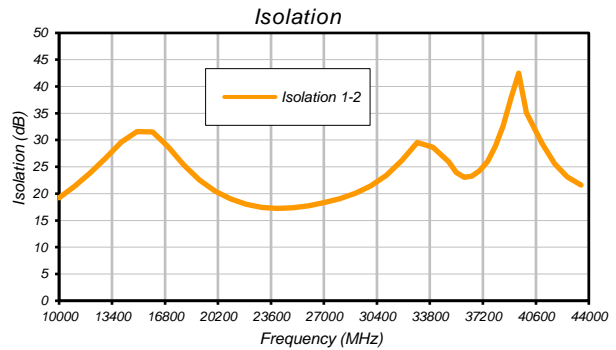

2 Way-0° Power Splitter/Combiner

ZN2PD-K44+

Typical Performance Curves

P.O. Box 350166, Brooklyn, New York 11235-0003 (718) 934-4500 • Fax (718) 332-4661 For detailed performance specs & shopping online see Mini-Circuits web site