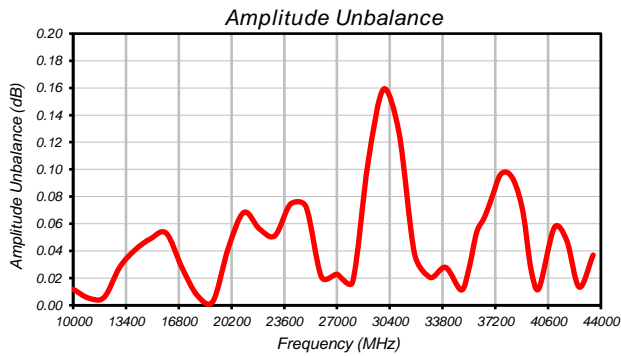

2 Way-0° Power Splitter/Combiner

ZN2PD-K44+

Typical Performance Curves

P.O. Box 350166, Brooklyn, New York 11235-0003 (718) 934-4500 • Fax (718) 332-4661 For detailed performance specs & shopping online see Mini-Circuits web site