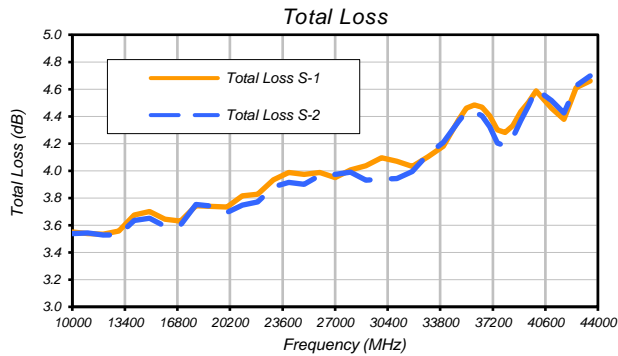

2 Way-0° Power Splitter/Combiner

ZN2PD-K44+

Typical Performance Curves

P.O. Box 350166, Brooklyn, New York 11235-0003 (718) 934-4500 • Fax (718) 332-4661 For detailed performance specs & shopping online see Mini-Circuits web site