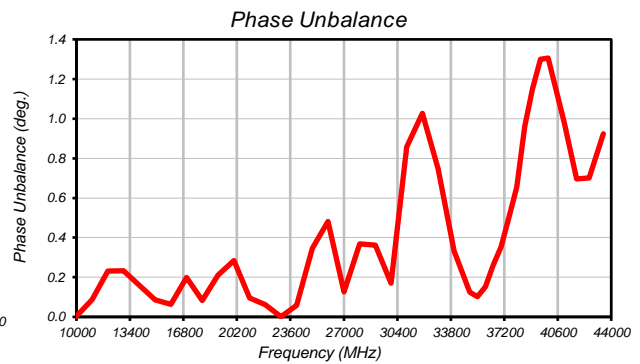

2 Way-0° Power Splitter/Combiner

ZN2PD-K44+

Typical Performance Curves

P.O. Box 350166, Brooklyn, New York 11235-0003 (718) 934-4500 • Fax (718) 332-4661 For detailed performance specs & shopping online see Mini-Circuits web site