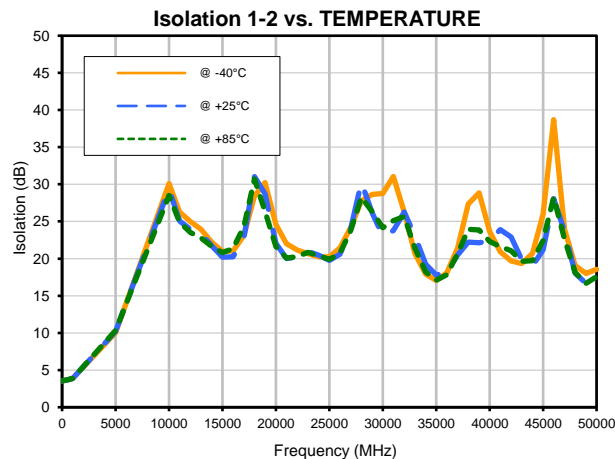

2 Way-0° Power Splitter/Combiner

ZN2PD-V54+

Typical Performance Curves

Typical Performance Curves