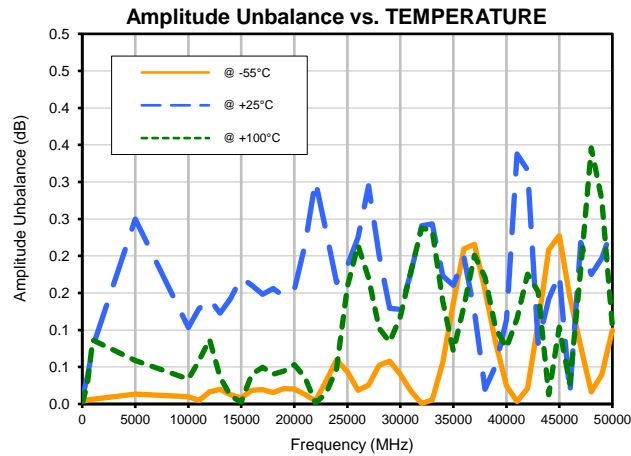

2 Way-0° Power Splitter/Combiner

ZN2PD-V54+

Typical Performance Curves

Typical Performance Curves