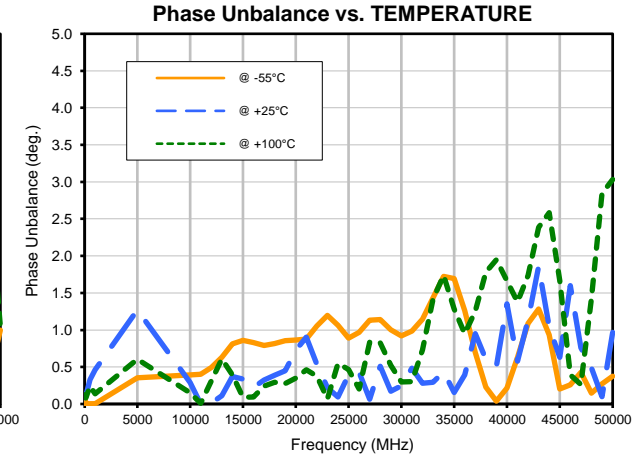

2 Way-0° Power Splitter/Combiner

ZN2PD-V54+

Typical Performance Curves

Typical Performance Curves