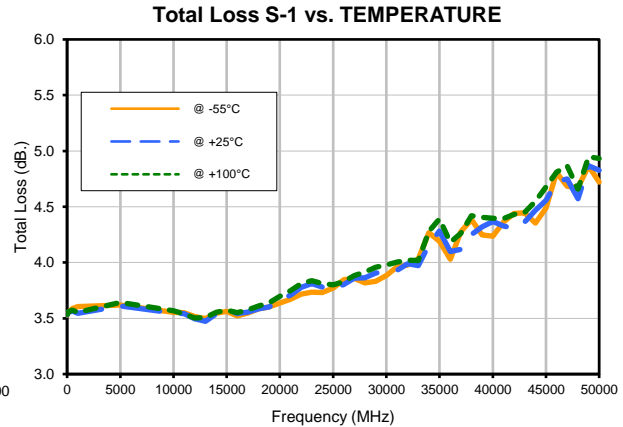

2 Way-0° Power Splitter/Combiner

ZN2PD-V54+

Typical Performance Curves

Typical Performance Curves