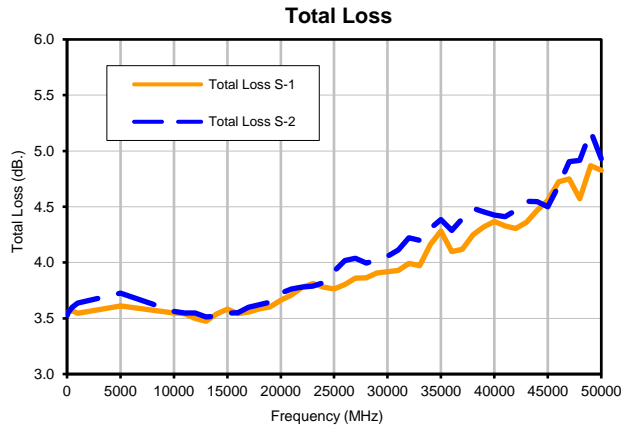

2 Way-0° Power Splitter/Combiner

ZN2PD-V54+

Typical Performance Curves

Typical Performance Curves