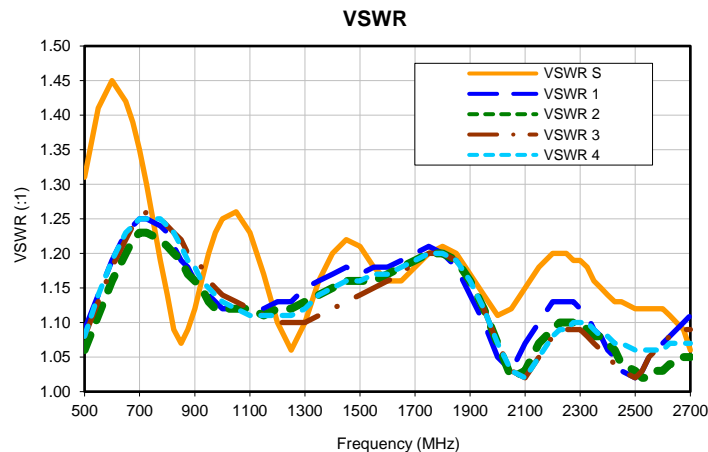

4 Way-0° Power Splitter/Combiner

ZN4PD-272-S+

Typical Performance Curves

P.O. Box 350166, Brooklyn, New York 11235-0003 (718) 934-4500 • Fax (718) 332-4661 For detailed performance specs & shopping online see Mini-Circuits web site
The Design Engineers Search Engine Provides ACTUAL Data Instantly From MINI-CIRCUITS At: www.minicircuits.com

REV. OR
ZN4PD-272-S+
1/18/2019
Page 1 of 1