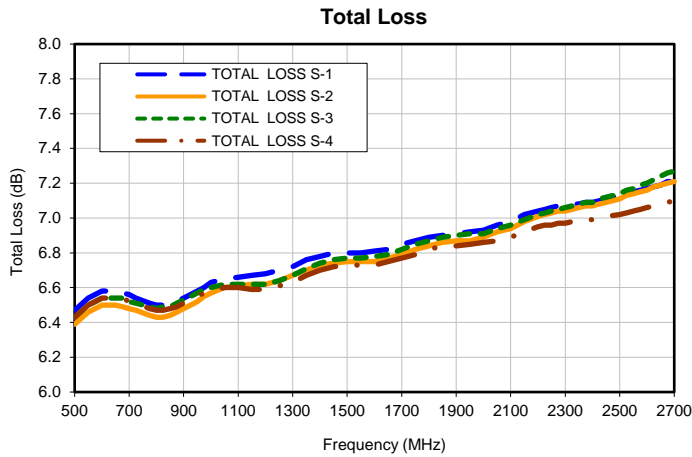

4 Way-0° Power Splitter/Combiner

ZN4PD-272-S+

Typical Performance Curves

P.O. Box 350166, Brooklyn, New York 11235-0003 (718) 934-4500 • Fax (718) 332-4661 For detailed performance specs & shopping online see Mini-Circuits web site
The Design Engineers Search Engine Provides ACTUAL Data Instantly From MINI-CIRCUITS At: www.minicircuits.com

REV. OR
ZN4PD-272-S+
1/18/2019
Page 1 of 1