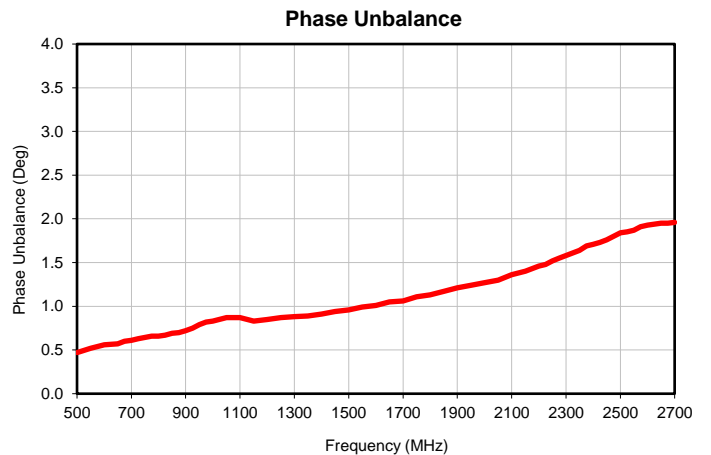

4 Way-0° Power Splitter/Combiner

ZN4PD-272-S+

Typical Performance Curves

P.O. Box 350166, Brooklyn, New York 11235-0003 (718) 934-4500 • Fax (718) 332-4661 For detailed performance specs & shopping online see Mini-Circuits web site
The Design Engineers Search Engine Provides ACTUAL Data Instantly From MINI-CIRCUITS At: www.minicircuits.com