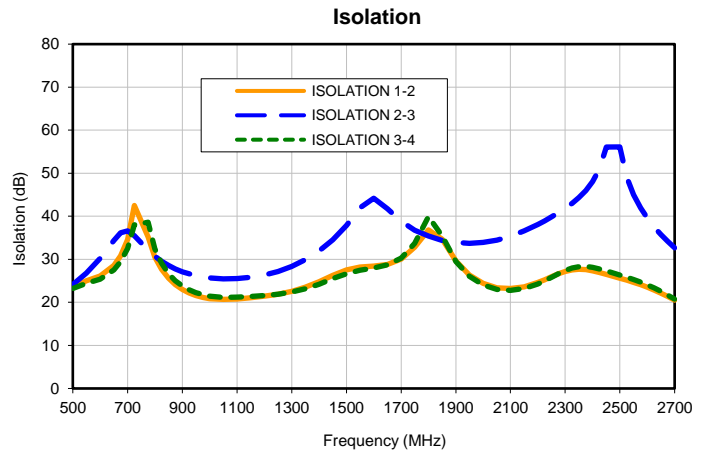

4 Way-0° Power Splitter/Combiner

ZN4PD-272-S+

Typical Performance Curves

P.O. Box 350166, Brooklyn, New York 11235-0003 (718) 934-4500 • Fax (718) 332-4661 For detailed performance specs & shopping online see Mini-Circuits web site
The Design Engineers Search Engine Provides ACTUAL Data Instantly From MINI-CIRCUITS At: www.minicircuits.com