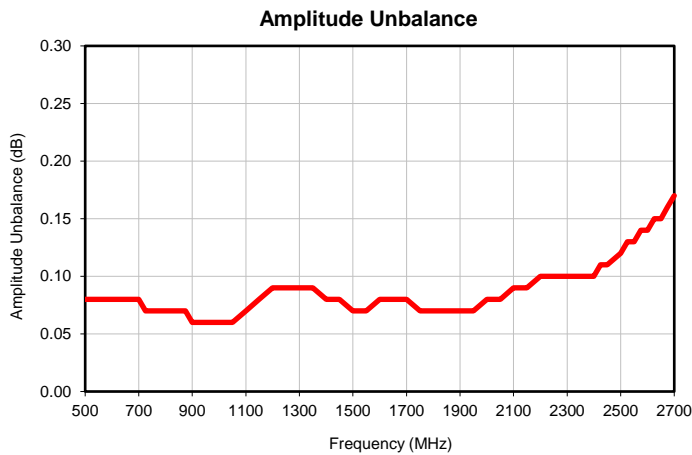

4 Way-0° Power Splitter/Combiner

ZN4PD-272-S+

Typical Performance Curves

P.O. Box 350166, Brooklyn, New York 11235-0003 (718) 934-4500 • Fax (718) 332-4661 For detailed performance specs & shopping online see Mini-Circuits web site
The Design Engineers Search Engine Provides ACTUAL Data Instantly From MINI-CIRCUITS At: www.minicircuits.com