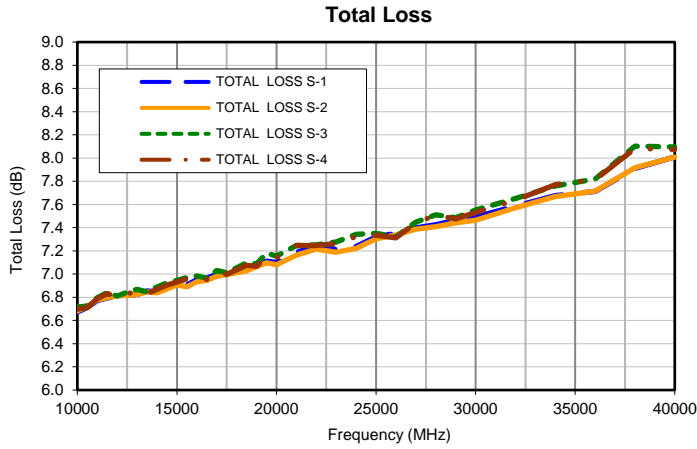

4 Way-0° Power Splitter/Combiner

ZN4PD-K44+

Typical Performance Curves

P.O. Box 350166, Brooklyn, New York 11235-0003 (718) 934-4500 • Fax (718) 332-4661 For detailed performance specs & shopping online see Mini-Circuits web site
The Design Engineers Search Engine Provides ACTUAL Data Instantly From MINI-CIRCUITS At: www.minicircuits.com