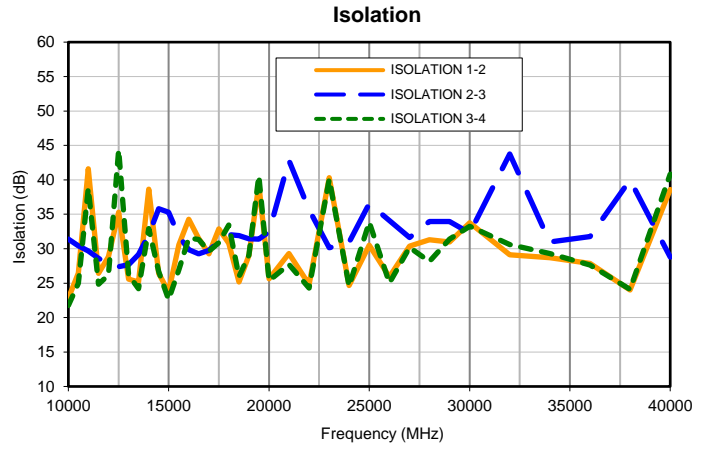

4 Way-0° Power Splitter/Combiner

ZN4PD-K44+

Typical Performance Curves

P.O. Box 350166, Brooklyn, New York 11235-0003 (718) 934-4500 • Fax (718) 332-4661 For detailed performance specs & shopping online see Mini-Circuits web site
The Design Engineers Search Engine Provides ACTUAL Data Instantly From MINI-CIRCUITS At: www.minicircuits.com