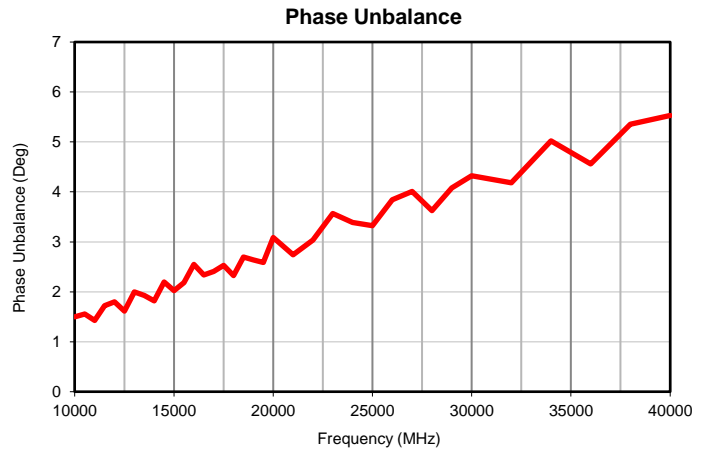

4 Way-0° Power Splitter/Combiner

ZN4PD-K44+

Typical Performance Curves

P.O. Box 350166, Brooklyn, New York 11235-0003 (718) 934-4500 • Fax (718) 332-4661 For detailed performance specs & shopping online see Mini-Circuits web site
The Design Engineers Search Engine Provides ACTUAL Data Instantly From MINI-CIRCUITS At: www.minicircuits.com