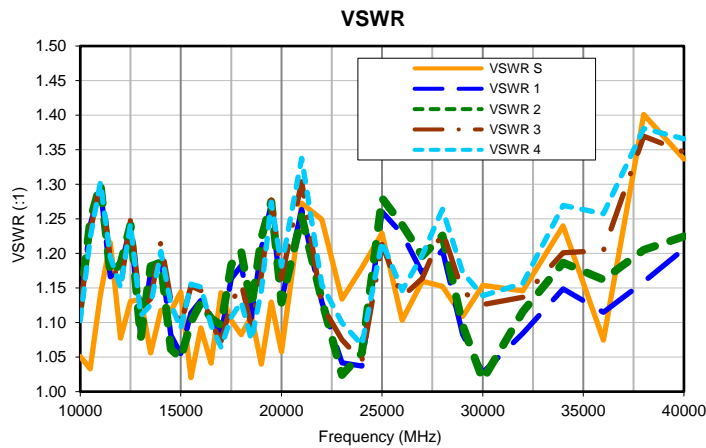

4 Way-0° Power Splitter/Combiner

ZN4PD-K44+

Typical Performance Curves

P.O. Box 350166, Brooklyn, New York 11235-0003 (718) 934-4500 • Fax (718) 332-4661 For detailed performance specs & shopping online see Mini-Circuits web site
The Design Engineers Search Engine Provides ACTUAL Data Instantly From MINI-CIRCUITS At: www.minicircuits.com

IF/RF MICROWAVE COMPONENTS

REV. OR
ZN4PD-K44+
7/27/2017
Page 1 of 1