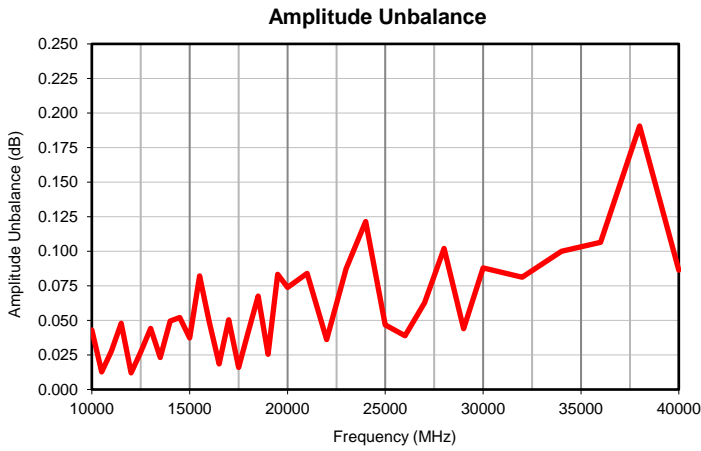

4 Way-0° Power Splitter/Combiner

ZN4PD-K44+

Typical Performance Curves

P.O. Box 350166, Brooklyn, New York 11235-0003 (718) 934-4500 • Fax (718) 332-4661 For detailed performance specs & shopping online see Mini-Circuits web site
The Design Engineers Search Engine Provides ACTUAL Data Instantly From MINI-CIRCUITS At: www.minicircuits.com