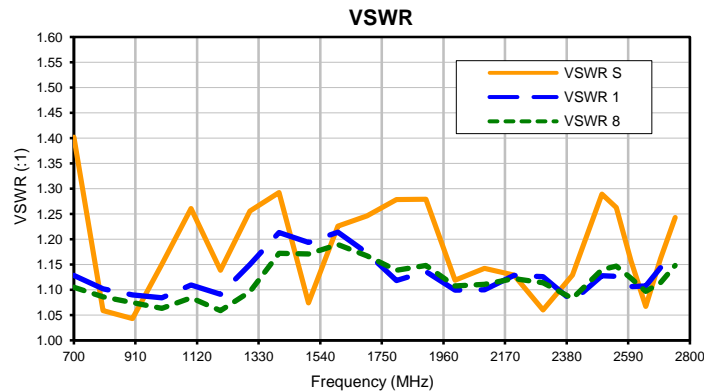

8 Way-0° Power Splitter/Combiner

ZN8PD-272SMP+

Typical Performance Curves

P.O. Box 350166, Brooklyn, New York 11235-0003 (718) 934-4500 • Fax (718) 332-4661 For detailed performance specs & shopping online see Mini-Circuits web site