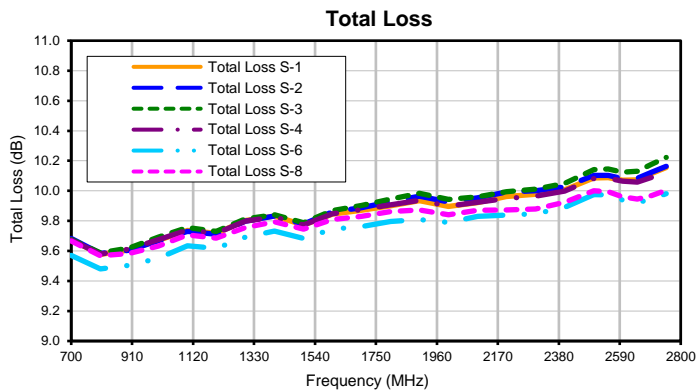

8 Way-0° Power Splitter/Combiner

ZN8PD-272SMP+

Typical Performance Curves

P.O. Box 350166, Brooklyn, New York 11235-0003 (718) 934-4500 • Fax (718) 332-4661 For detailed performance specs & shopping online see Mini-Circuits web site