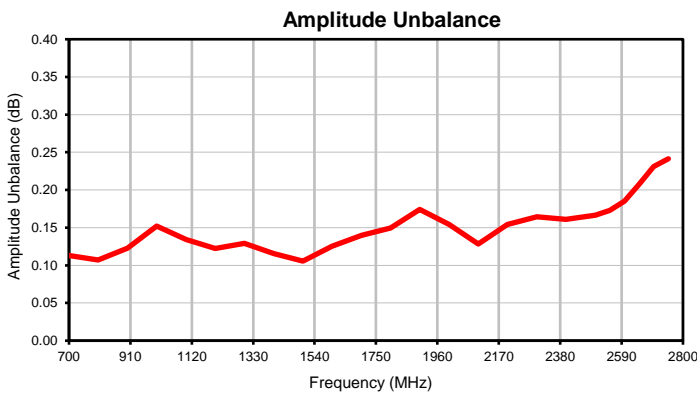

8 Way-0° Power Splitter/Combiner

ZN8PD-272SMP+

Typical Performance Curves

P.O. Box 350166, Brooklyn, New York 11235-0003 (718) 934-4500 • Fax (718) 332-4661 For detailed performance specs & shopping online see Mini-Circuits web site