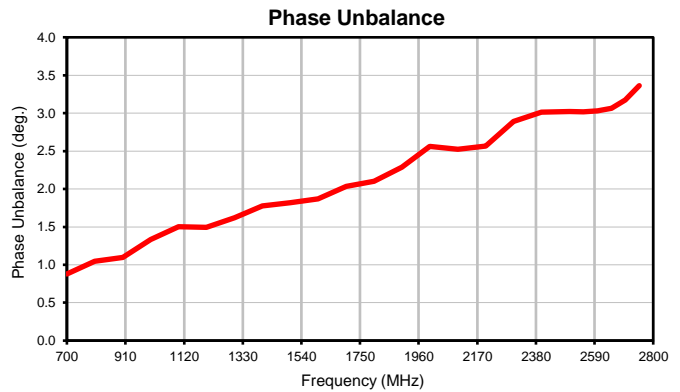

8 Way-0° Power Splitter/Combiner

ZN8PD-272SMP+

Typical Performance Curves

P.O. Box 350166, Brooklyn, New York 11235-0003 (718) 934-4500 • Fax (718) 332-4661 For detailed performance specs & shopping online see Mini-Circuits web site