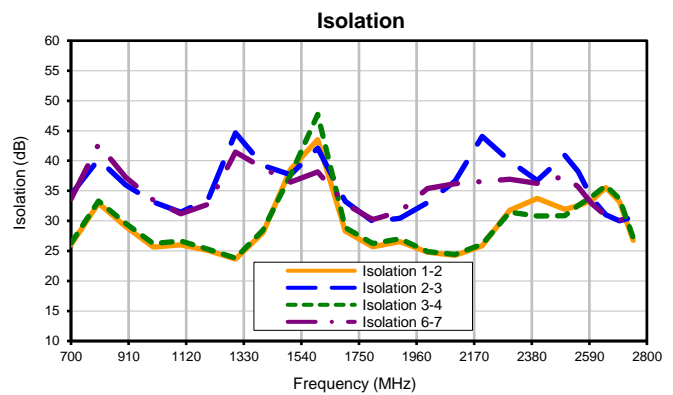

8 Way-0° Power Splitter/Combiner

ZN8PD-272SMP+

Typical Performance Curves

P.O. Box 350166, Brooklyn, New York 11235-0003 (718) 934-4500 • Fax (718) 332-4661 For detailed performance specs & shopping online see Mini-Circuits web site