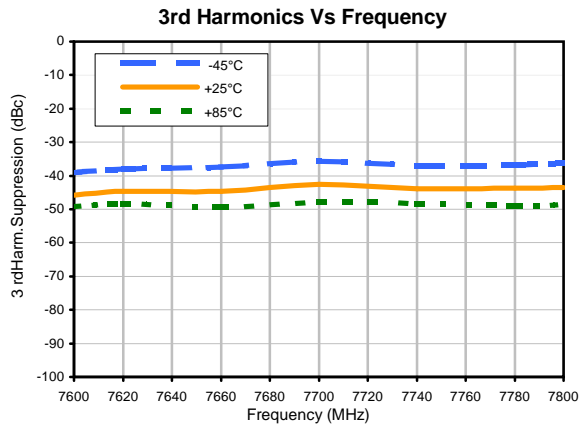

Typical Performance Data

Typical Performance Data

Phase Noise @ 100 Hz offset

Phase Noise @ 1 kHz offset

Phase Noise @ 10 kHz offset

Phase Noise @ 100 kHz offset

Phase Noise @ 1 MHz offset

Typical Performance Data