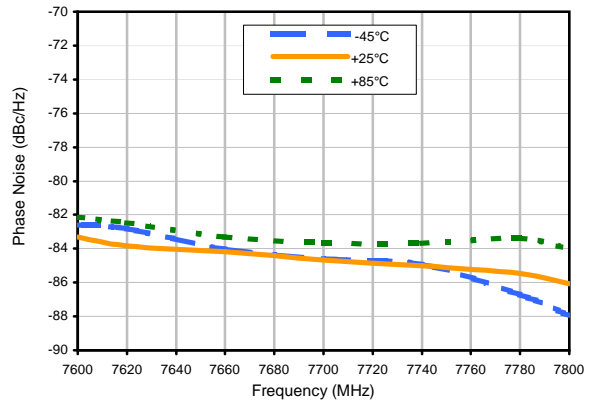

Typical Performance Data

Typical Performance Data

Phase Noise @ 100 Hz offset

Phase Noise @ 1 kHz offset

Phase Noise @ 10 kHz offset

Phase Noise @ 100 kHz offset

Phase Noise @ 1 MHz offset

Typical Performance Data