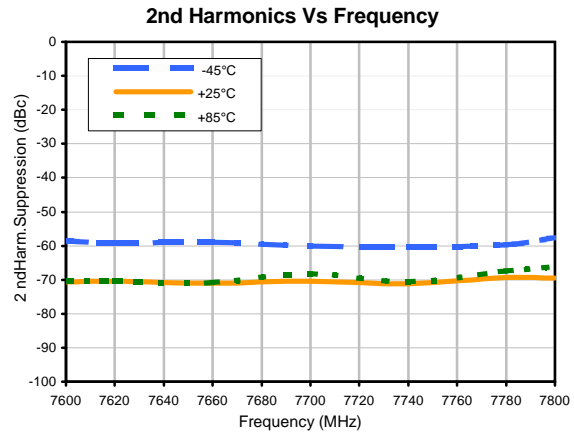

Typical Performance Data

Typical Performance Data

Phase Noise @ 100 Hz offset

Phase Noise @ 1 kHz offset

Phase Noise @ 10 kHz offset

Phase Noise @ 100 kHz offset

Phase Noise @ 1 MHz offset

Typical Performance Data