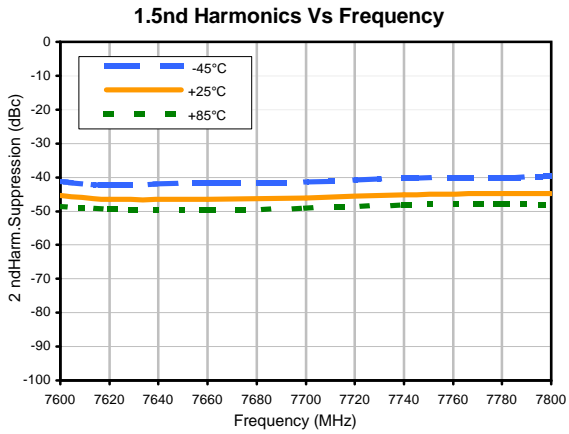

Typical Performance Data

Typical Performance Data

Phase Noise @ 100 Hz offset

Phase Noise @ 1 kHz offset

Phase Noise @ 10 kHz offset

Phase Noise @ 100 kHz offset

Phase Noise @ 1 MHz offset

Typical Performance Data