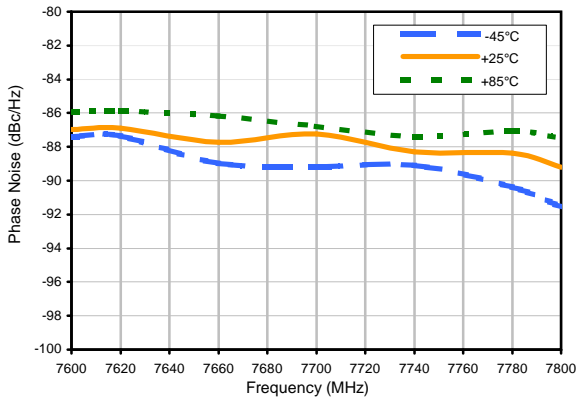

Typical Performance Data

Typical Performance Data

Phase Noise @ 100 Hz offset

Phase Noise @ 1 kHz offset

Phase Noise @ 10 kHz offset

Phase Noise @ 100 kHz offset

Phase Noise @ 1 MHz offset

Typical Performance Data