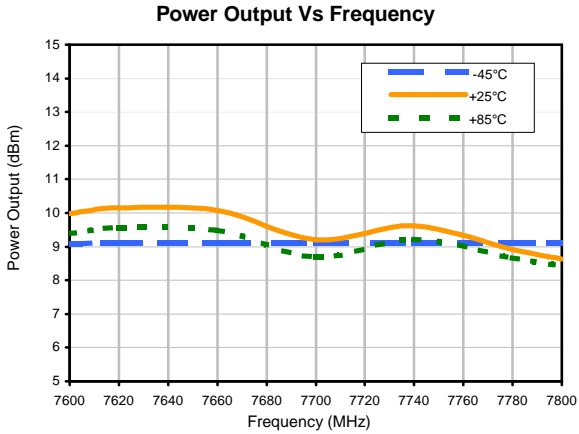

Typical Performance Data

Typical Performance Data

Phase Noise @ 100 Hz offset

Phase Noise @ 1 kHz offset

Phase Noise @ 10 kHz offset

Phase Noise @ 100 kHz offset

Phase Noise @ 1 MHz offset

Typical Performance Data