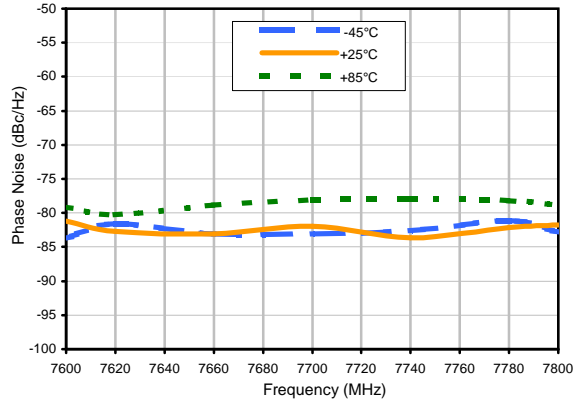

Typical Performance Data

Typical Performance Data

Phase Noise @ 100 Hz offset

Phase Noise @ 1 kHz offset

Phase Noise @ 10 kHz offset

Phase Noise @ 100 kHz offset

Phase Noise @ 1 MHz offset

Typical Performance Data