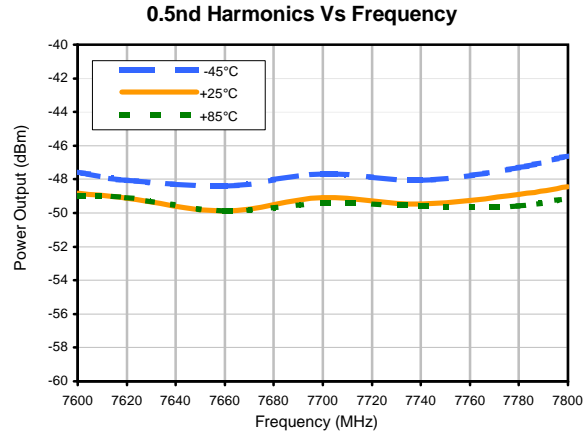

Typical Performance Data

Typical Performance Data

Phase Noise @ 100 Hz offset

Phase Noise @ 1 kHz offset

Phase Noise @ 10 kHz offset

Phase Noise @ 100 kHz offset

Phase Noise @ 1 MHz offset

Typical Performance Data