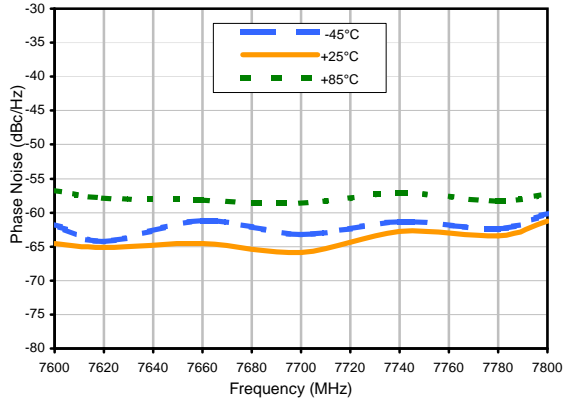

Typical Performance Data

Typical Performance Data

Phase Noise @ 100 Hz offset

Phase Noise @ 1 kHz offset

Phase Noise @ 10 kHz offset

Phase Noise @ 100 kHz offset

Phase Noise @ 1 MHz offset

Typical Performance Data