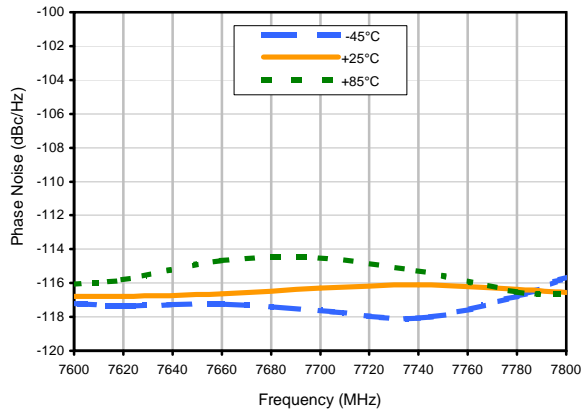

Typical Performance Data

Typical Performance Data

Phase Noise @ 100 Hz offset

Phase Noise @ 1 kHz offset

Phase Noise @ 10 kHz offset

Phase Noise @ 100 kHz offset

Phase Noise @ 1 MHz offset

Typical Performance Data