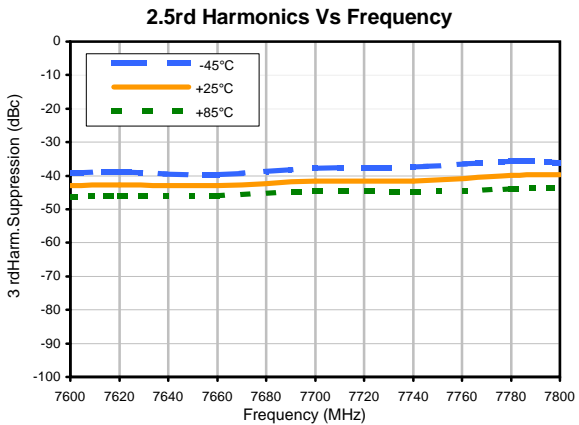

Typical Performance Data

Typical Performance Data

Phase Noise @ 100 Hz offset

Phase Noise @ 1 kHz offset

Phase Noise @ 10 kHz offset

Phase Noise @ 100 kHz offset

Phase Noise @ 1 MHz offset

Typical Performance Data