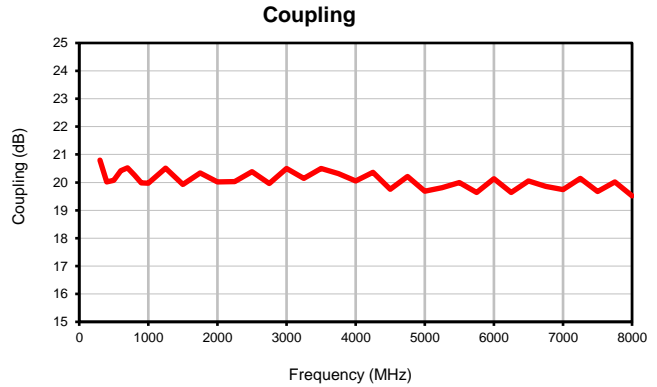

Directional Coupler

Typical Performance Curves

ZUDC20-83+

P.O. Box 350166, Brooklyn, New York 11235-0003 (718) 934-4500 • Fax (718) 332-4661 For detailed performance specs & shopping online see Mini-Circuits web site
 The Design Engineers Search Engine Provides ACTUAL Data Instantly From MINI-CIRCUITS At: www.minicircuits.com