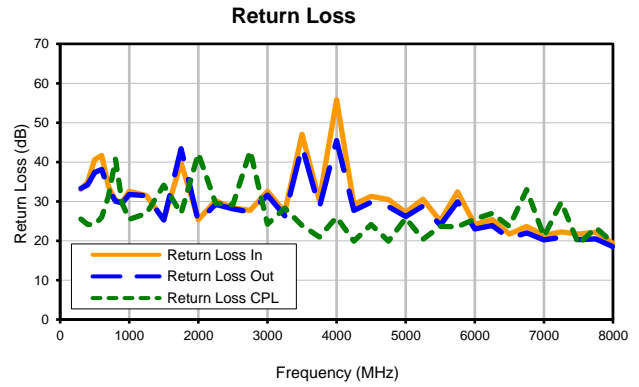

Directional Coupler

Typical Performance Curves

ZUDC20-83+

P.O. Box 350166, Brooklyn, New York 11235-0003 (718) 934-4500 • Fax (718) 332-4661 For detailed performance specs & shopping online see Mini-Circuits web site
 The Design Engineers Search Engine Provides ACTUAL Data Instantly From MINI-CIRCUITS At: www.minicircuits.com