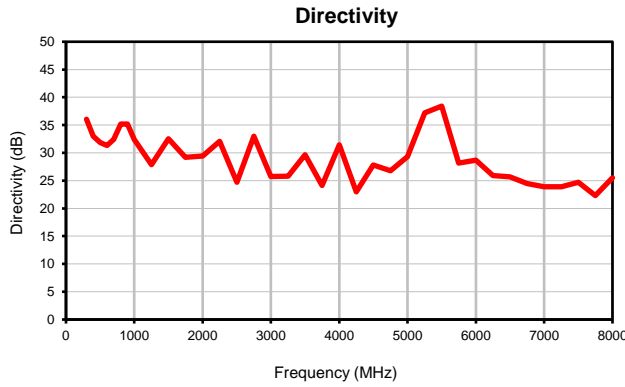

Directional Coupler

Typical Performance Curves

ZUDC20-83+

P.O. Box 350166, Brooklyn, New York 11235-0003 (718) 934-4500 • Fax (718) 332-4661 For detailed performance specs & shopping online see Mini-Circuits web site
 The Design Engineers Search Engine Provides ACTUAL Data Instantly From MINI-CIRCUITS At: www.minicircuits.com