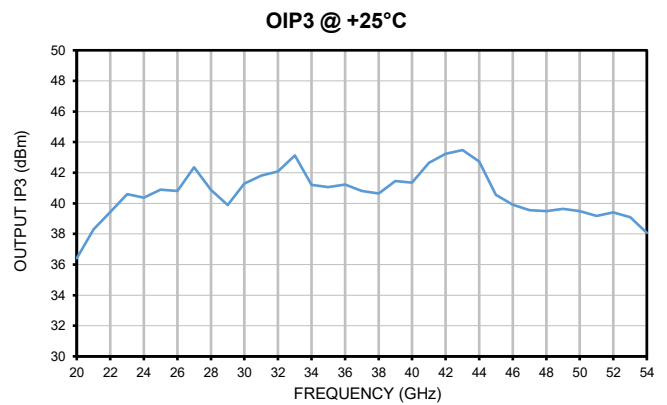

Coaxial Amplifier

Typical Performance Curves

ZVA-20543TC(X)+

Typical Performance Curves