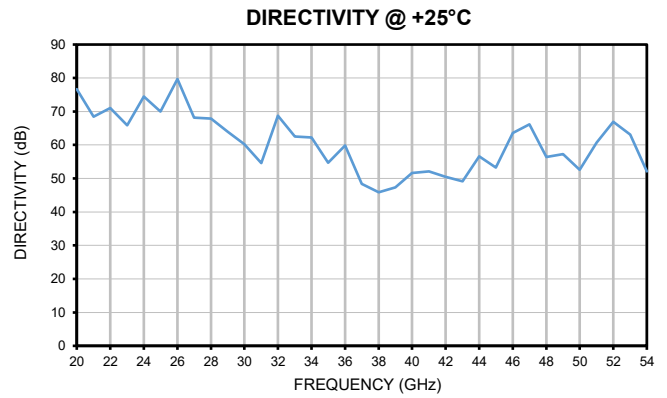

Coaxial Amplifier

Typical Performance Curves

ZVA-20543TC(X)+

Typical Performance Curves