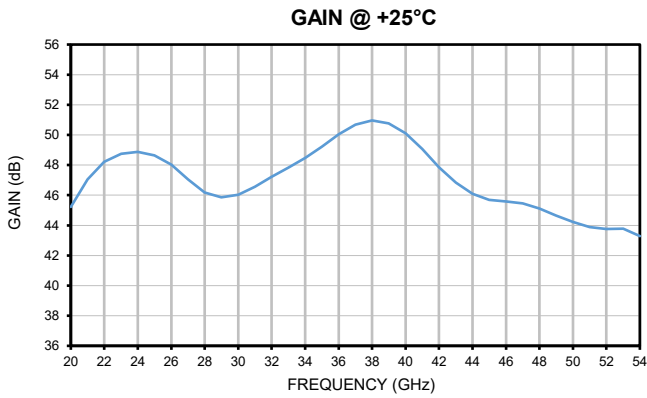

Coaxial Amplifier

Typical Performance Curves

ZVA-20543TC(X)+

Typical Performance Curves