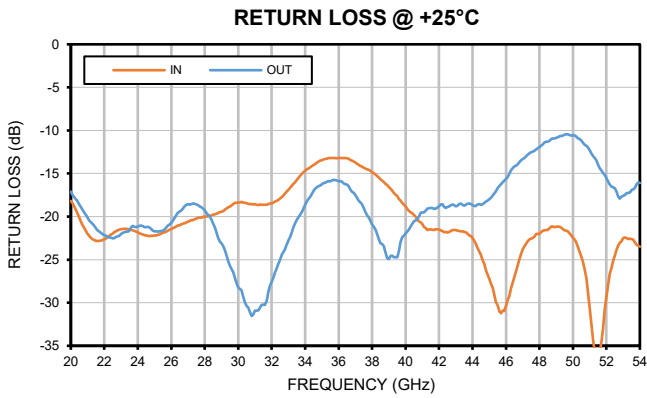

Coaxial Amplifier

Typical Performance Curves

ZVA-20543TC(X)+

Typical Performance Curves