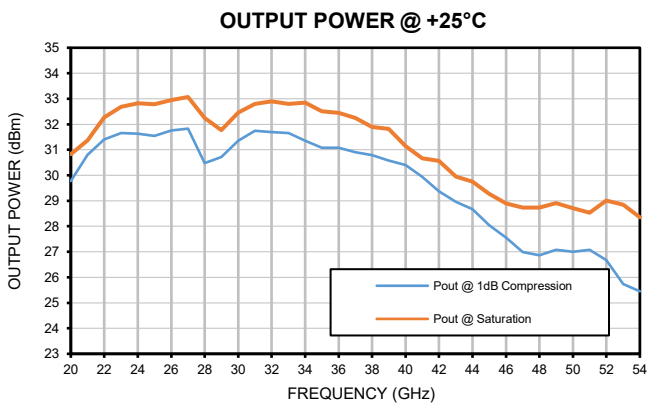

Coaxial Amplifier

Typical Performance Curves

ZVA-20543TC(X)+

Typical Performance Curves