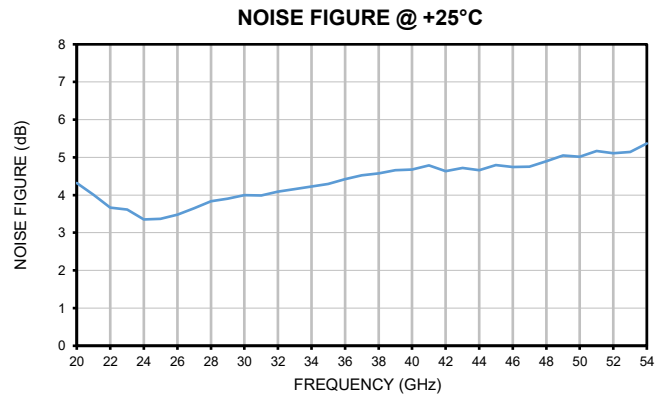

Coaxial Amplifier

Typical Performance Curves

ZVA-20543TC(X)+

Typical Performance Curves