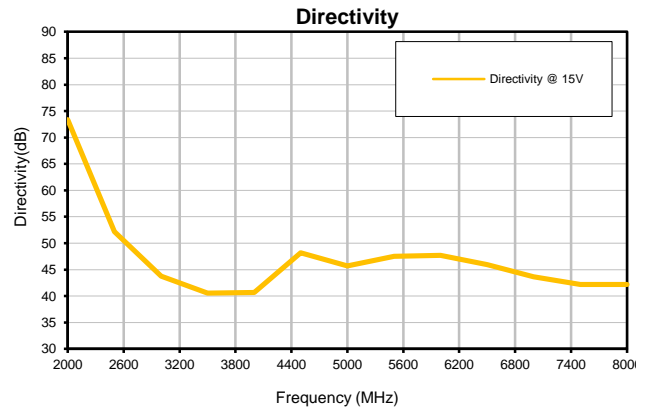

Coaxial Amplifier

ZVE-3W-83+

Typical Performance Curves

P.O. Box 350166, Brooklyn, New York 11235-0003 (718) 934-4500 • Fax (718) 332-4661 For detailed performance specs & shopping online see Mini-Circuits web site