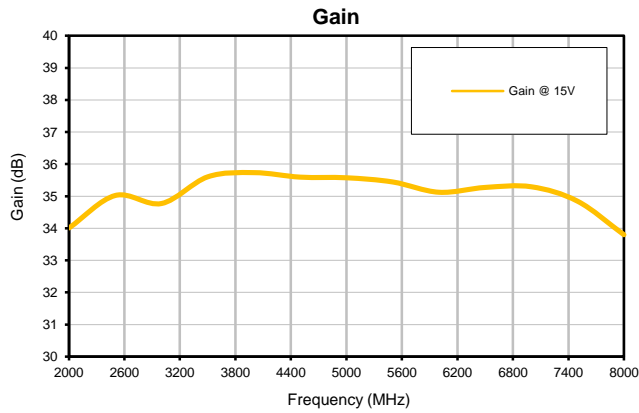

Coaxial Amplifier

ZVE-3W-83+

Typical Performance Curves

P.O. Box 350166, Brooklyn, New York 11235-0003 (718) 934-4500 • Fax (718) 332-4661 For detailed performance specs & shopping online see Mini-Circuits web site