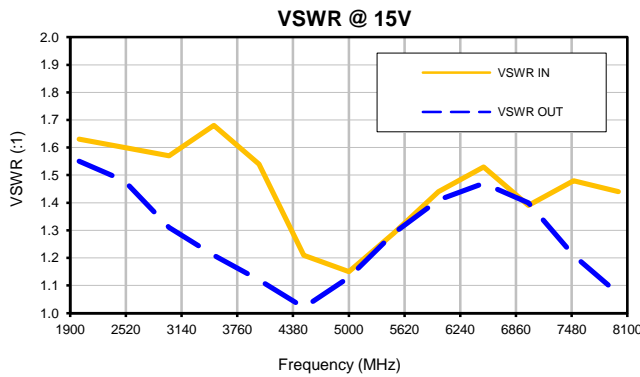

Coaxial Amplifier

ZVE-3W-83+

Typical Performance Curves

P.O. Box 350166, Brooklyn, New York 11235-0003 (718) 934-4500 • Fax (718) 332-4661 For detailed performance specs & shopping online see Mini-Circuits web site