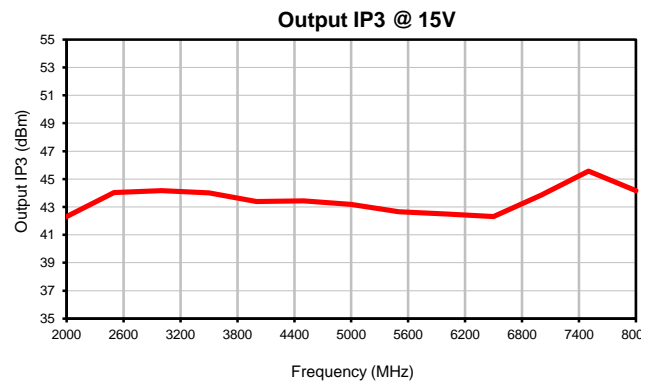

Coaxial Amplifier

ZVE-3W-83+

Typical Performance Curves

P.O. Box 350166, Brooklyn, New York 11235-0003 (718) 934-4500 • Fax (718) 332-4661 For detailed performance specs & shopping online see Mini-Circuits web site