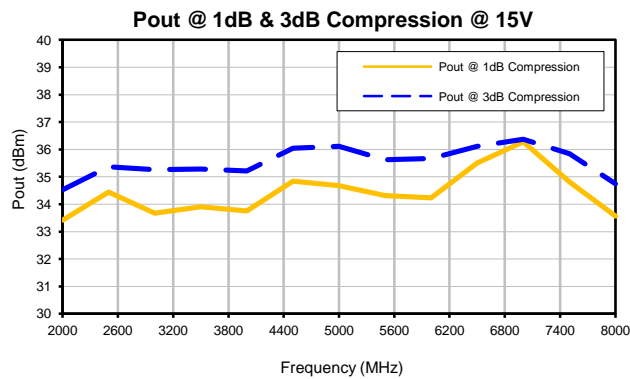

Coaxial Amplifier

ZVE-3W-83+

Typical Performance Curves

P.O. Box 350166, Brooklyn, New York 11235-0003 (718) 934-4500 • Fax (718) 332-4661 For detailed performance specs & shopping online see Mini-Circuits web site