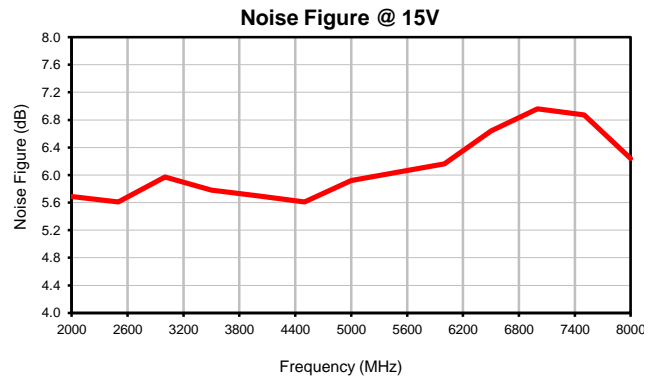

Coaxial Amplifier

ZVE-3W-83+

Typical Performance Curves

P.O. Box 350166, Brooklyn, New York 11235-0003 (718) 934-4500 • Fax (718) 332-4661 For detailed performance specs & shopping online see Mini-Circuits web site