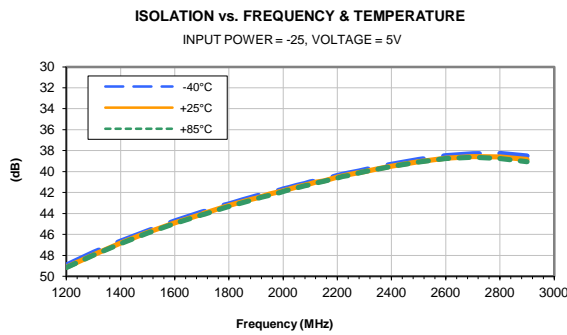

Typical Performance Curves

P.O. Box 350166, Brooklyn, New York 11235-0003 (718) 934-4500 Fax (718) 332-4666 The Design Engineers Search Engine Provides ACTUAL Data Instantly at minicircuits.com