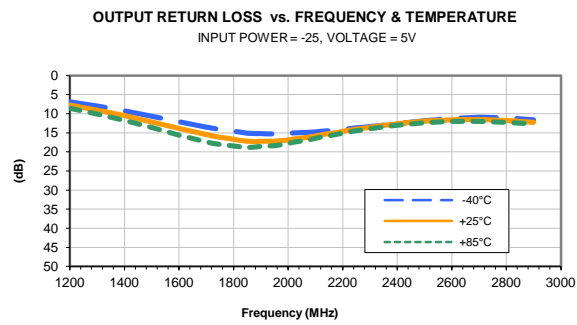

Typical Performance Curves

P.O. Box 350166, Brooklyn, New York 11235-0003 (718) 934-4500 Fax (718) 332-4666 The Design Engineers Search Engine Provides ACTUAL Data Instantly at minicircuits.com