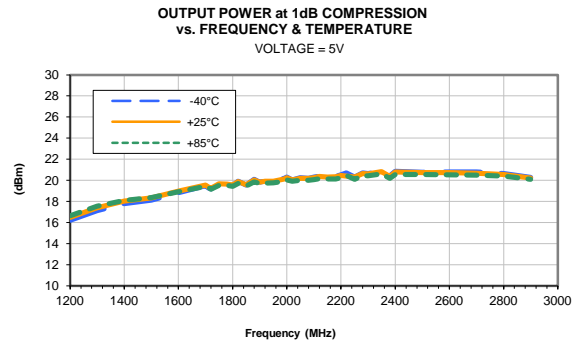

Typical Performance Curves

P.O. Box 350166, Brooklyn, New York 11235-0003 (718) 934-4500 Fax (718) 332-4666 The Design Engineers Search Engine Provides ACTUAL Data Instantly at minicircuits.com