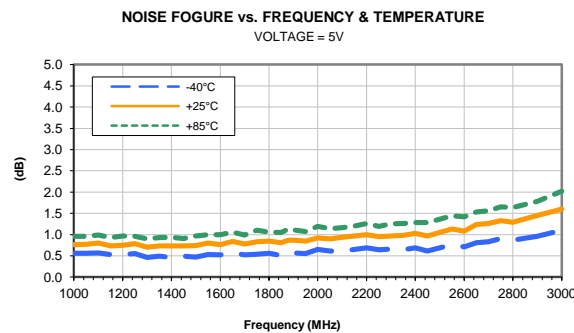

Typical Performance Curves

P.O. Box 350166, Brooklyn, New York 11235-0003 (718) 934-4500 Fax (718) 332-4666 The Design Engineers Search Engine Provides ACTUAL Data Instantly at minicircuits.com