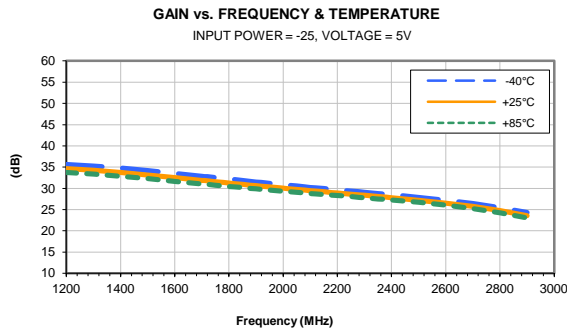

Typical Performance Curves

P.O. Box 350166, Brooklyn, New York 11235-0003 (718) 934-4500 Fax (718) 332-4666 The Design Engineers Search Engine Provides ACTUAL Data Instantly at minicircuits.com