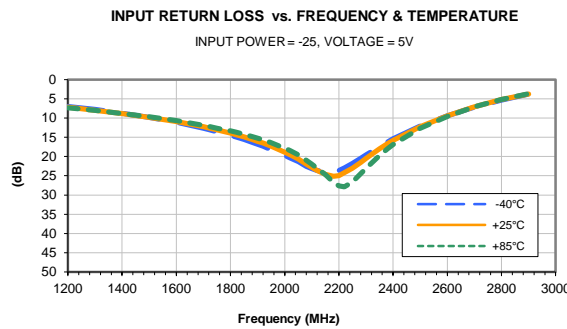

Typical Performance Curves

P.O. Box 350166, Brooklyn, New York 11235-0003 (718) 934-4500 Fax (718) 332-4666 The Design Engineers Search Engine Provides ACTUAL Data Instantly at minicircuits.com