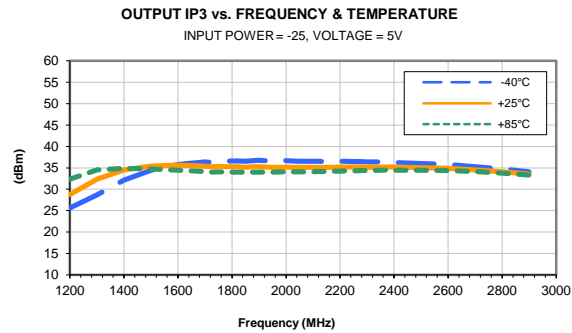

Typical Performance Curves

P.O. Box 350166, Brooklyn, New York 11235-0003 (718) 934-4500 Fax (718) 332-4666 The Design Engineers Search Engine Provides ACTUAL Data Instantly at minicircuits.com