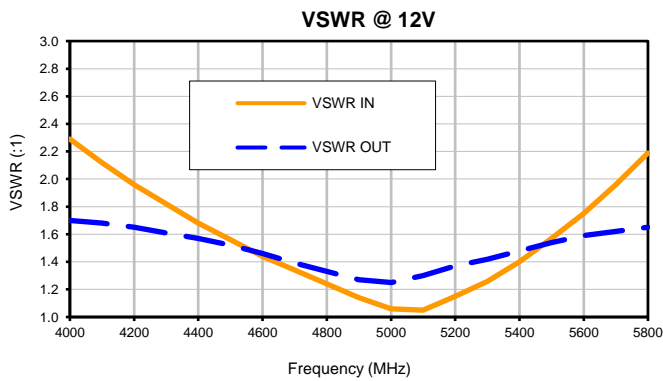

Coaxial Low Noise Amplifier

ZX60-542LN-S+

Typical Performance Curves

P.O. Box 350166, Brooklyn, New York 11235-0003 (718) 934-4500 • Fax (718) 332-4661 For detailed performance specs & shopping online see Mini-Circuits web site
 The Design Engineers Search Engine Provides ACTUAL Data Instantly From MINI-CIRCUITS At: www.minicircuits.com