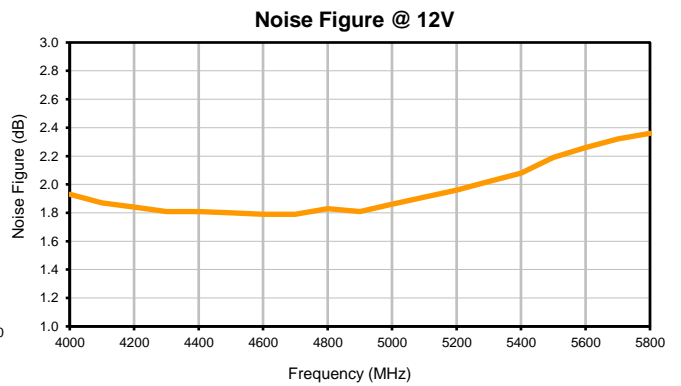

Coaxial Low Noise Amplifier

ZX60-542LN-S+

Typical Performance Curves

P.O. Box 350166, Brooklyn, New York 11235-0003 (718) 934-4500 • Fax (718) 332-4661 For detailed performance specs & shopping online see Mini-Circuits web site
 The Design Engineers Search Engine Provides ACTUAL Data Instantly From MINI-CIRCUITS At: www.minicircuits.com