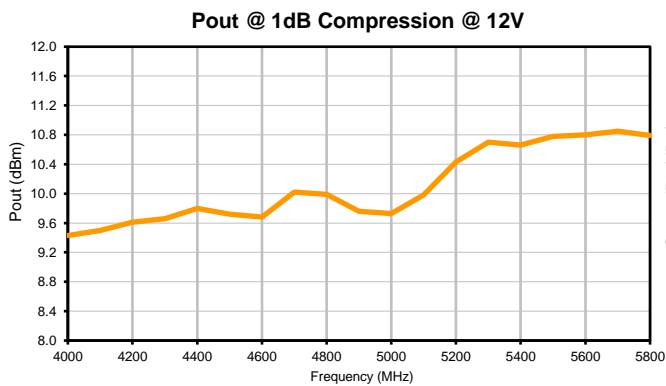

Coaxial Low Noise Amplifier

ZX60-542LN-S+

Typical Performance Curves

P.O. Box 350166, Brooklyn, New York 11235-0003 (718) 934-4500 • Fax (718) 332-4661 For detailed performance specs & shopping online see Mini-Circuits web site
 The Design Engineers Search Engine Provides ACTUAL Data Instantly From MINI-CIRCUITS At: www.minicircuits.com