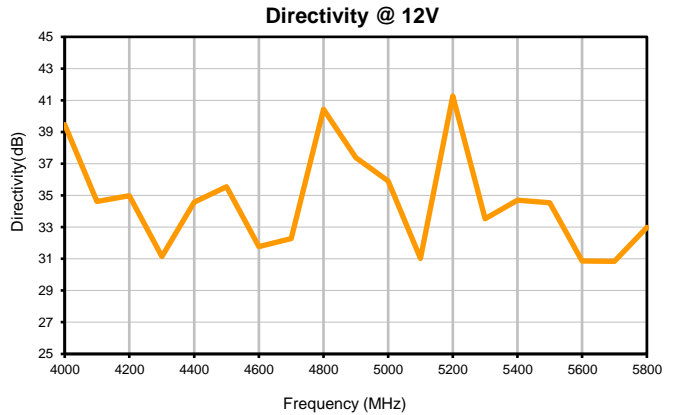

Coaxial Low Noise Amplifier

ZX60-542LN-S+

Typical Performance Curves

P.O. Box 350166, Brooklyn, New York 11235-0003 (718) 934-4500 • Fax (718) 332-4661 For detailed performance specs & shopping online see Mini-Circuits web site
 The Design Engineers Search Engine Provides ACTUAL Data Instantly From MINI-CIRCUITS At: www.minicircuits.com