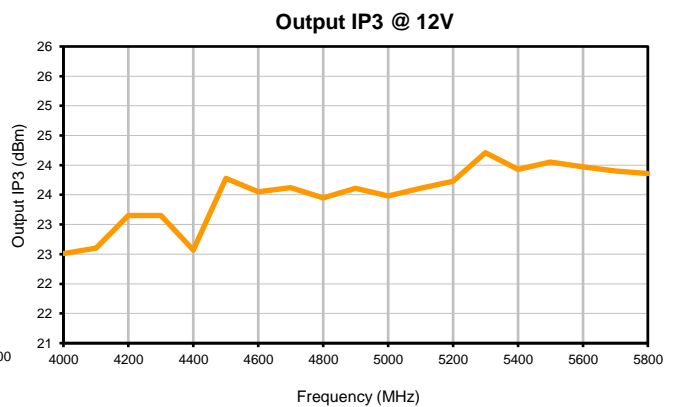

Coaxial Low Noise Amplifier

ZX60-542LN-S+

Typical Performance Curves

P.O. Box 350166, Brooklyn, New York 11235-0003 (718) 934-4500 • Fax (718) 332-4661 For detailed performance specs & shopping online see Mini-Circuits web site
 The Design Engineers Search Engine Provides ACTUAL Data Instantly From MINI-CIRCUITS At: www.minicircuits.com