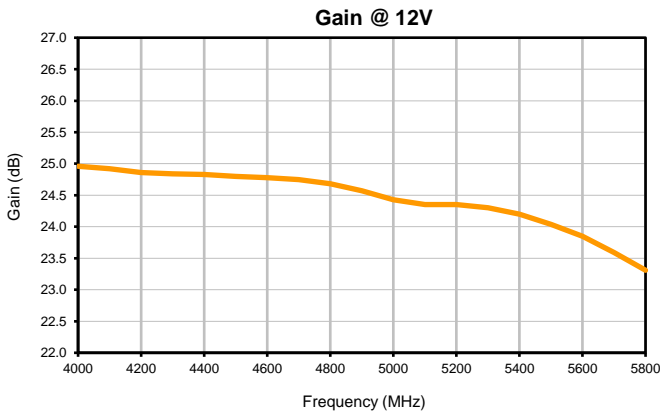

Coaxial Low Noise Amplifier

ZX60-542LN-S+

Typical Performance Curves

P.O. Box 350166, Brooklyn, New York 11235-0003 (718) 934-4500 • Fax (718) 332-4661 For detailed performance specs & shopping online see Mini-Circuits web site
 The Design Engineers Search Engine Provides ACTUAL Data Instantly From MINI-CIRCUITS At: www.minicircuits.com