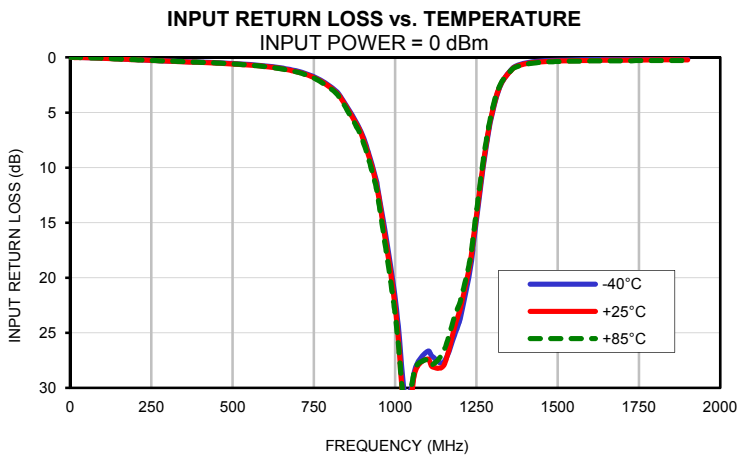

Typical Performance Curves

Coaxial Band Pass Filter

ZX75BP-1100-S+

Typical Performance Curves