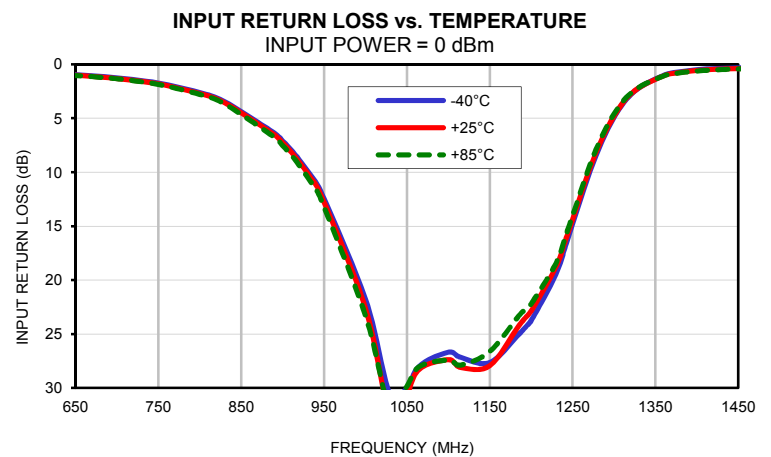

Typical Performance Curves

Coaxial Band Pass Filter

ZX75BP-1100-S+

Typical Performance Curves