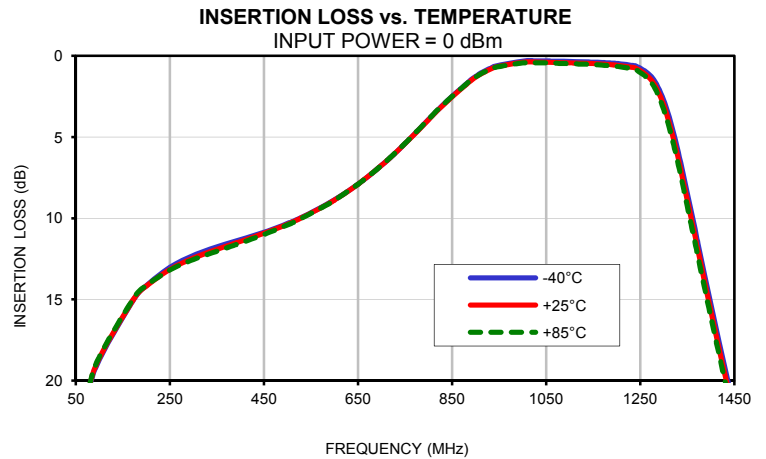

Typical Performance Curves

Coaxial Band Pass Filter

ZX75BP-1100-S+

Typical Performance Curves