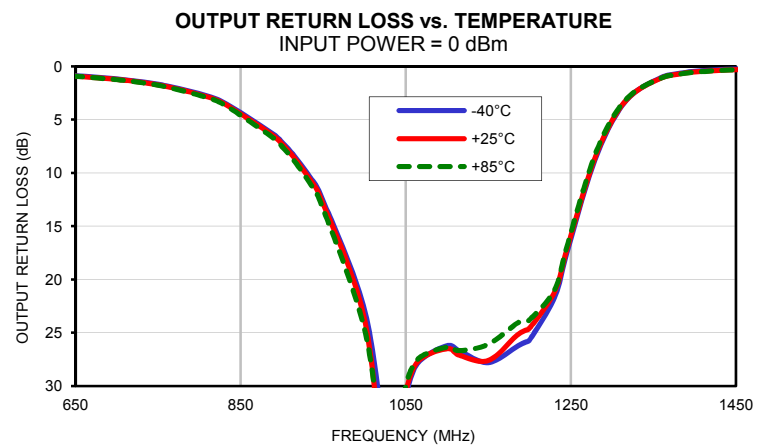

Typical Performance Curves

Coaxial Band Pass Filter

ZX75BP-1100-S+

Typical Performance Curves