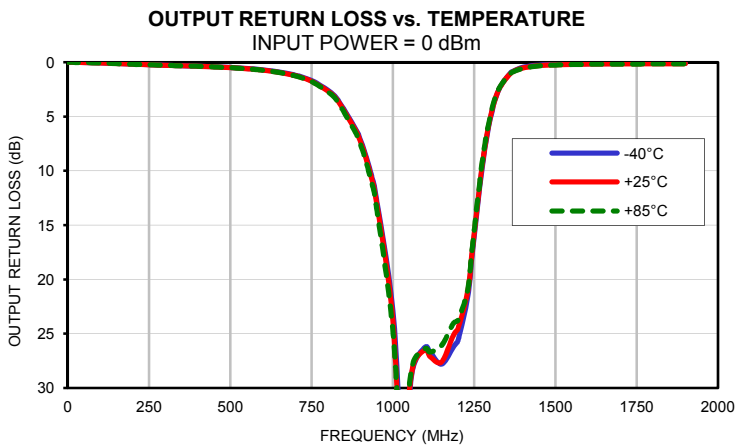

Typical Performance Curves

Coaxial Band Pass Filter

ZX75BP-1100-S+

Typical Performance Curves