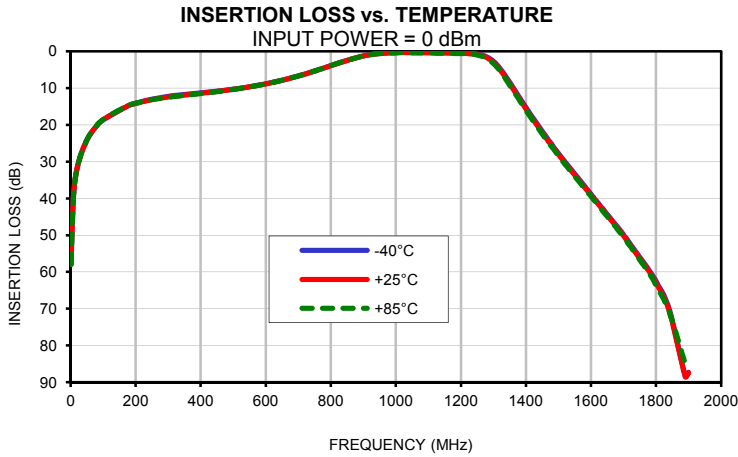

Typical Performance Curves

Coaxial Band Pass Filter

ZX75BP-1100-S+

Typical Performance Curves