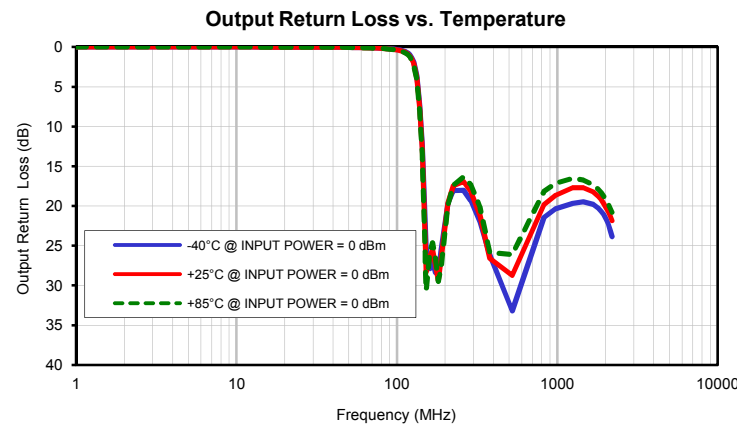

High Pass Filter

ZX75HP-139-S+

Typical Performance Curves

P.O. Box 350166, Brooklyn, New York 11235-0003 (718) 934-4500 • Fax (718) 332-4661 For detailed performance specs & shopping online see Mini-Circuits web site

The Design Engineers Search Engine Provides ACTUAL Data Instantly From MINI-CIRCUITS At: www.minicircuits.com

IF/RF MICROWAVE COMPONENTS

REV. A
ZX75HP-139-S+
181228

Page 1 of 2

High Pass Filter

ZX75HP-139-S+

Typical Performance Curves