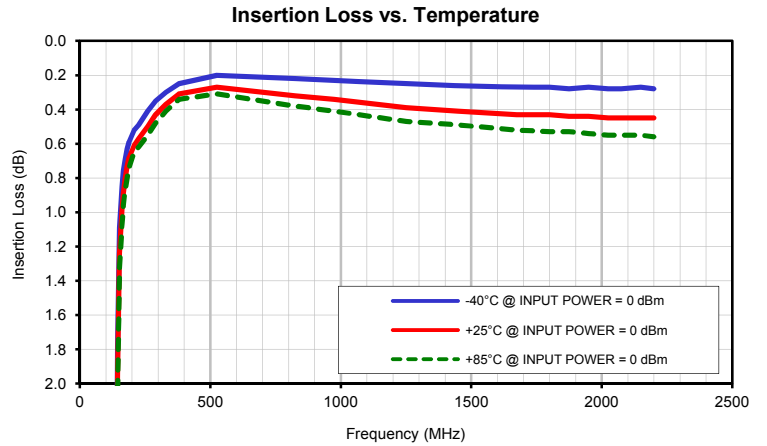

High Pass Filter

ZX75HP-139-S+

Typical Performance Curves

P.O. Box 350166, Brooklyn, New York 11235-0003 (718) 934-4500 • Fax (718) 332-4661 For detailed performance specs & shopping online see Mini-Circuits web site

The Design Engineers Search Engine Provides ACTUAL Data Instantly From MINI-CIRCUITS At: www.minicircuits.com

IF/RF MICROWAVE COMPONENTS

REV. A
ZX75HP-139-S+
181228

Page 1 of 2

High Pass Filter

ZX75HP-139-S+

Typical Performance Curves