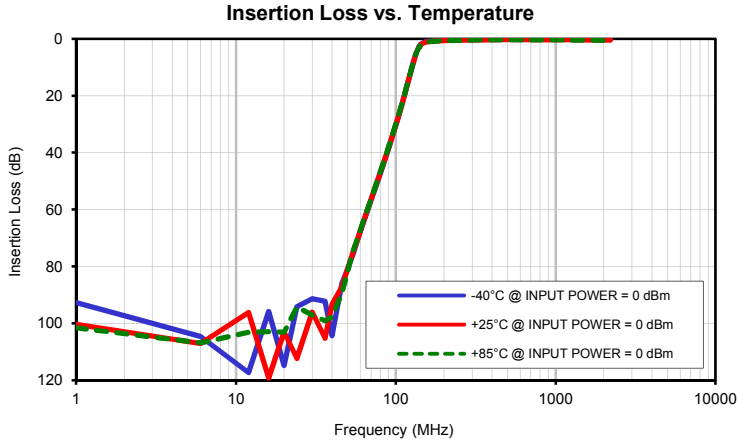

High Pass Filter

ZX75HP-139-S+

Typical Performance Curves

P.O. Box 350166, Brooklyn, New York 11235-0003 (718) 934-4500 • Fax (718) 332-4661 For detailed performance specs & shopping online see Mini-Circuits web site

The Design Engineers Search Engine Provides ACTUAL Data Instantly From MINI-CIRCUITS At: www.minicircuits.com

IF/RF MICROWAVE COMPONENTS

REV. A
ZX75HP-139-S+
181228

Page 1 of 2

High Pass Filter

ZX75HP-139-S+

Typical Performance Curves