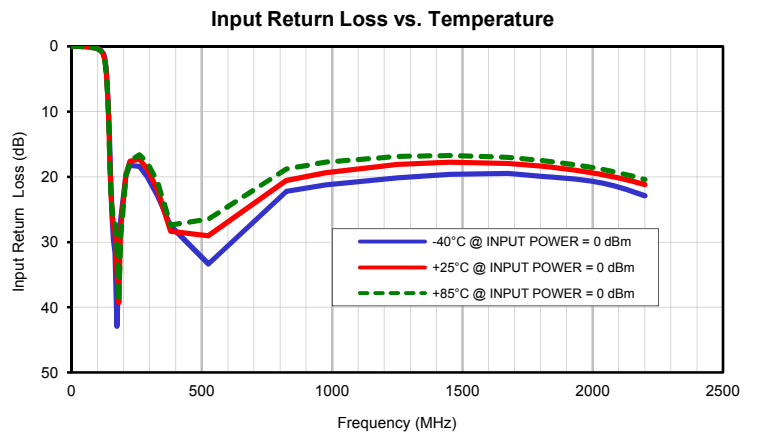

High Pass Filter

ZX75HP-139-S+

Typical Performance Curves

P.O. Box 350166, Brooklyn, New York 11235-0003 (718) 934-4500 • Fax (718) 332-4661 For detailed performance specs & shopping online see Mini-Circuits web site

Typical Performance Curves