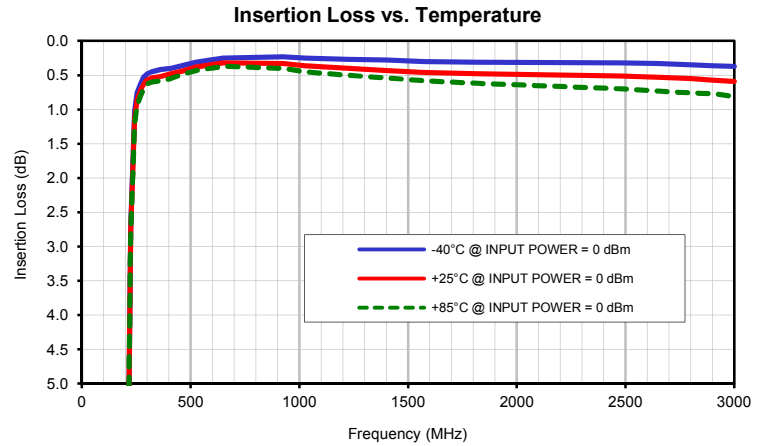

Typical Performance Curves

High Pass Filter

ZX75HP-225-S+

Typical Performance Curves