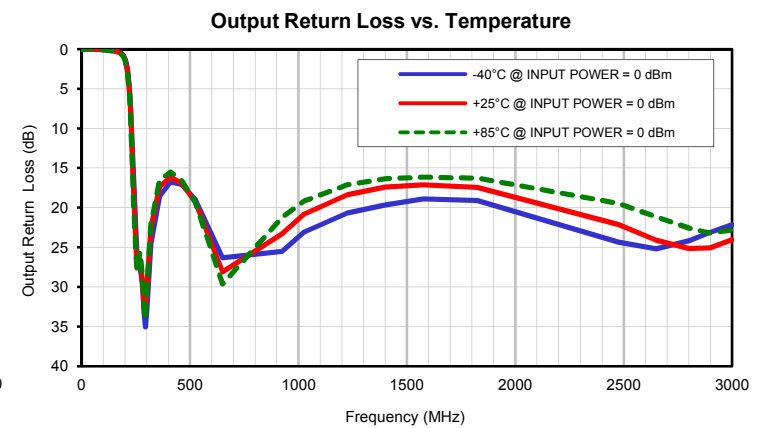

Typical Performance Curves

High Pass Filter

ZX75HP-225-S+

Typical Performance Curves