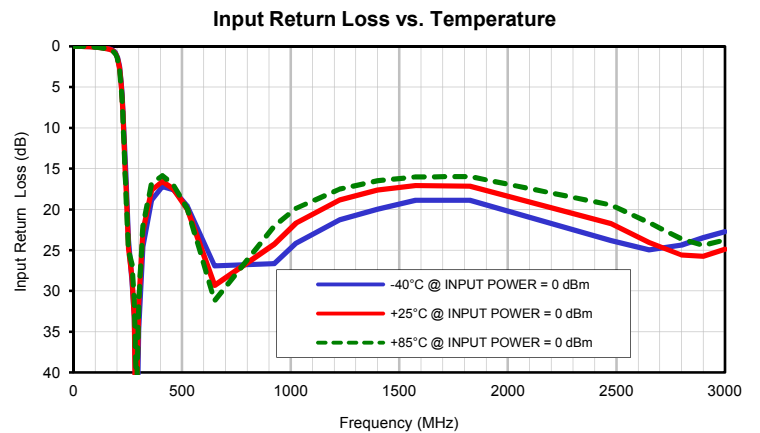

Typical Performance Curves

High Pass Filter

ZX75HP-225-S+

Typical Performance Curves