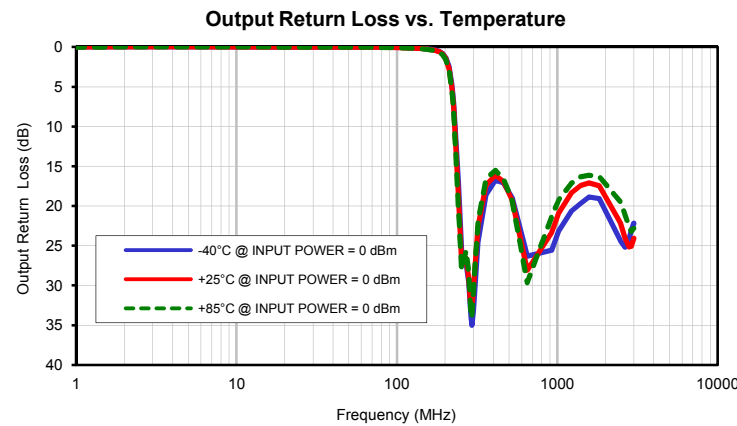

Typical Performance Curves

High Pass Filter

ZX75HP-225-S+

Typical Performance Curves