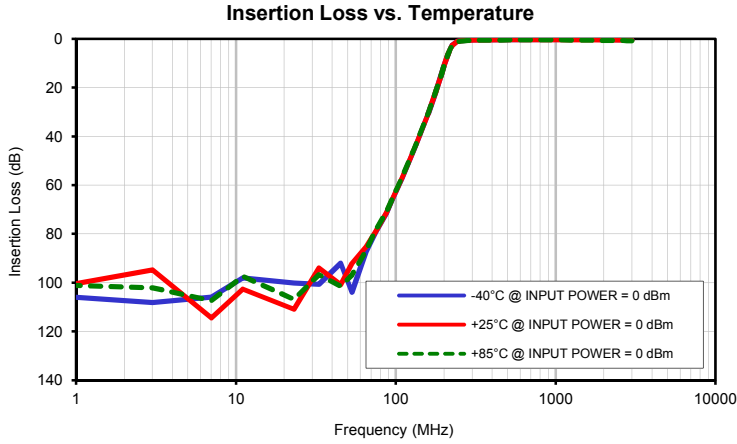

Typical Performance Curves

High Pass Filter

ZX75HP-225-S+

Typical Performance Curves