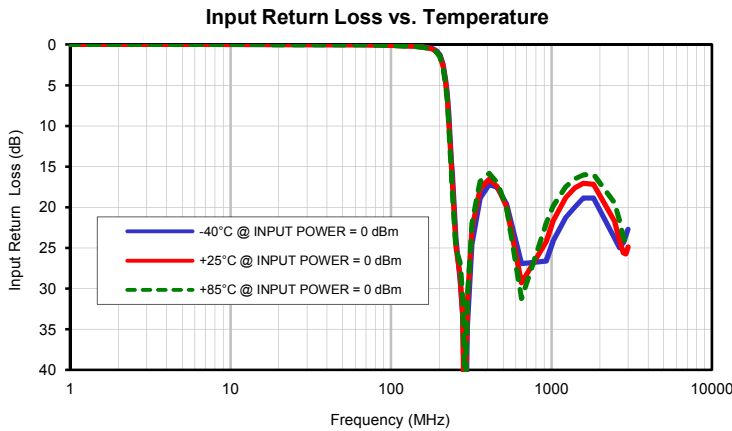

Typical Performance Curves

High Pass Filter

ZX75HP-225-S+

Typical Performance Curves