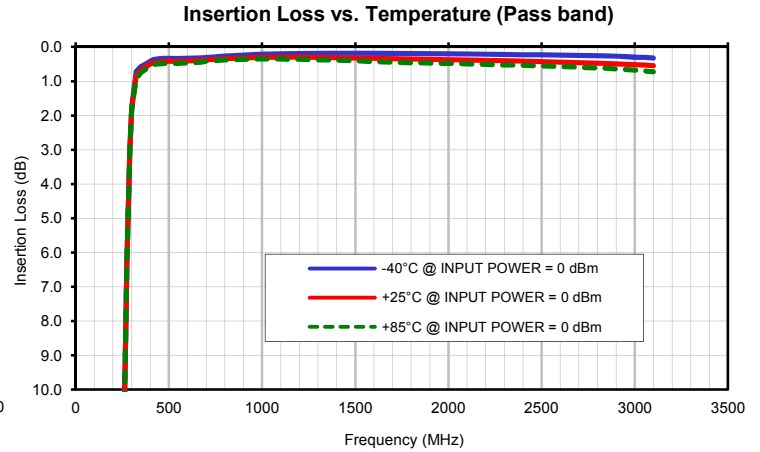

Typical Performance Curves

High Pass Filter

ZX75HP-290-S+

Typical Performance Curves