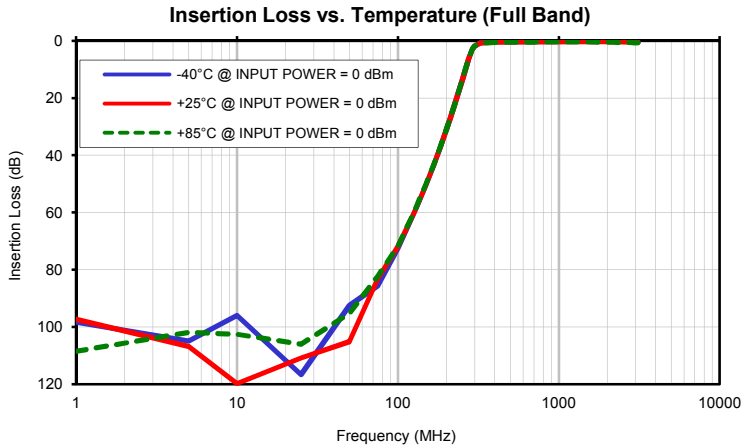

Typical Performance Curves

High Pass Filter

ZX75HP-290-S+

Typical Performance Curves