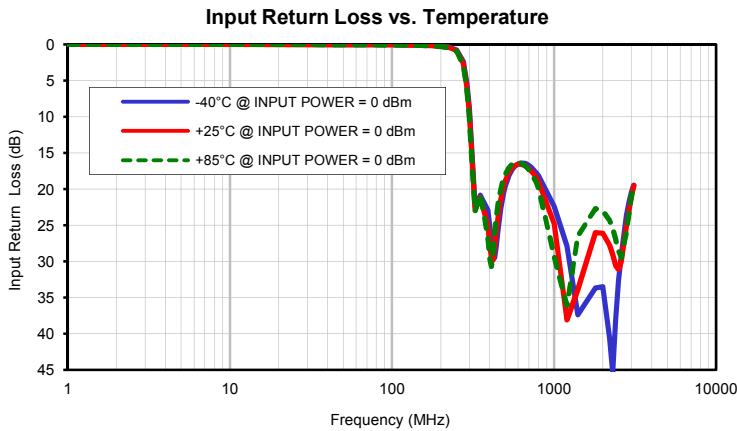

Typical Performance Curves

High Pass Filter

ZX75HP-290-S+

Typical Performance Curves