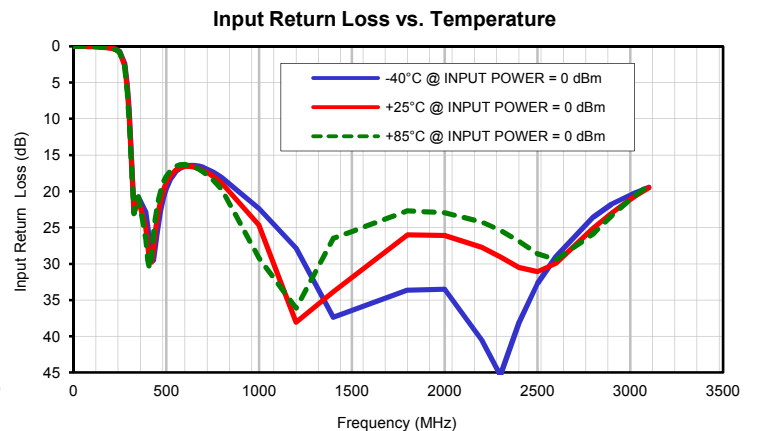

Typical Performance Curves

High Pass Filter

ZX75HP-290-S+

Typical Performance Curves