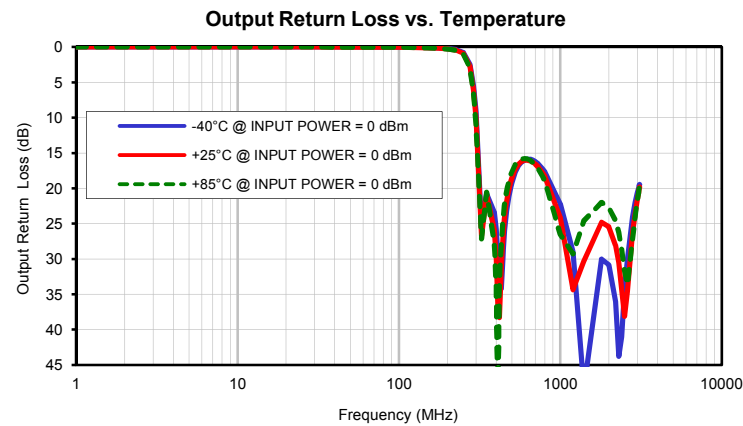

Typical Performance Curves

High Pass Filter

ZX75HP-290-S+

Typical Performance Curves