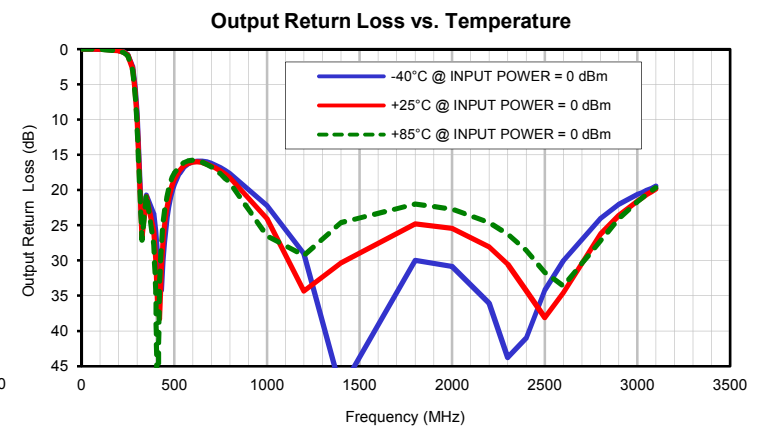

Typical Performance Curves

High Pass Filter

ZX75HP-290-S+

Typical Performance Curves