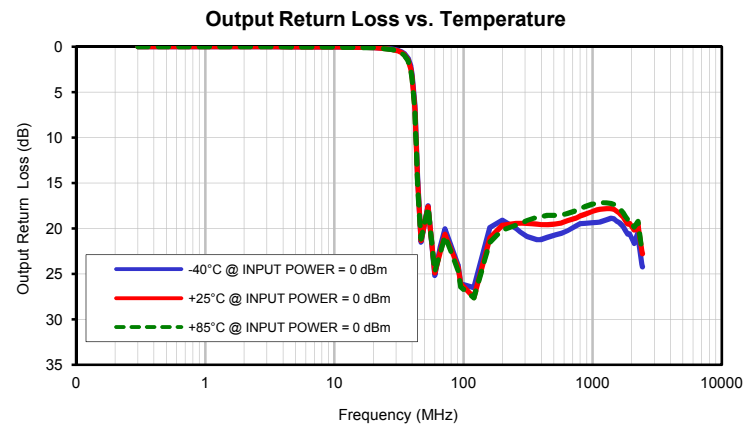

Typical Performance Curves

High Pass Filter

ZX75HP-44-S+

Typical Performance Curves