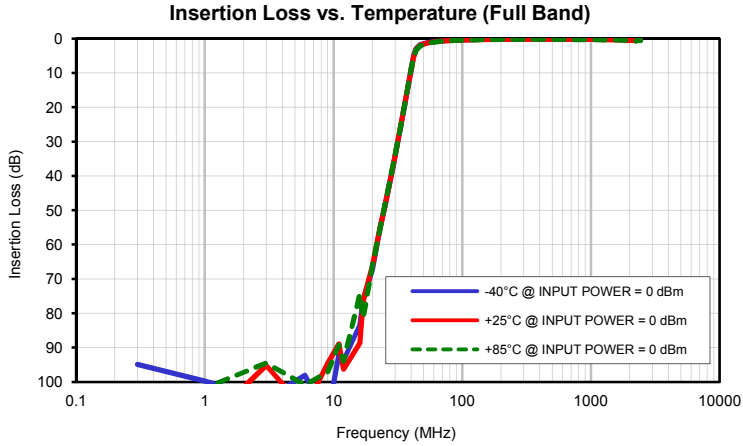

Typical Performance Curves

High Pass Filter

ZX75HP-44-S+

Typical Performance Curves