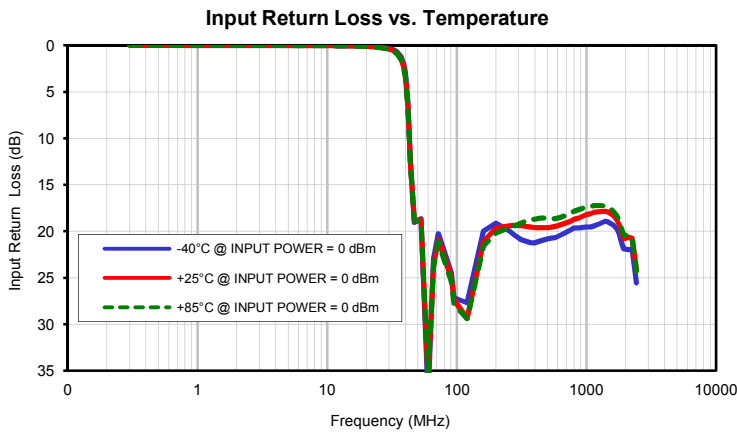

Typical Performance Curves

High Pass Filter

ZX75HP-44-S+

Typical Performance Curves