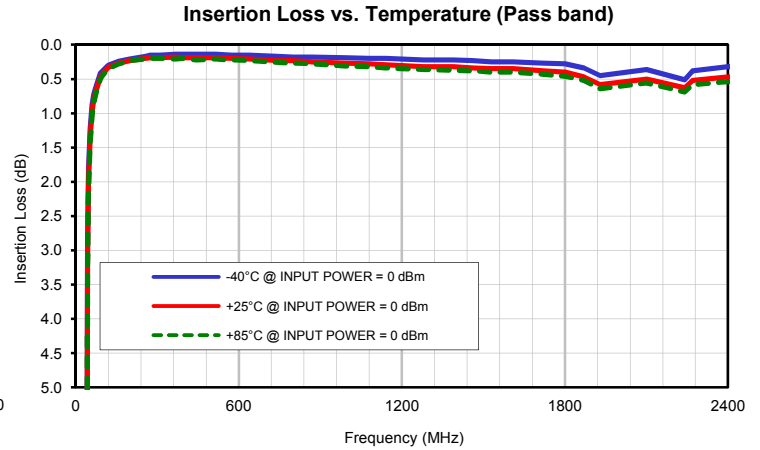

Typical Performance Curves

High Pass Filter

ZX75HP-44-S+

Typical Performance Curves