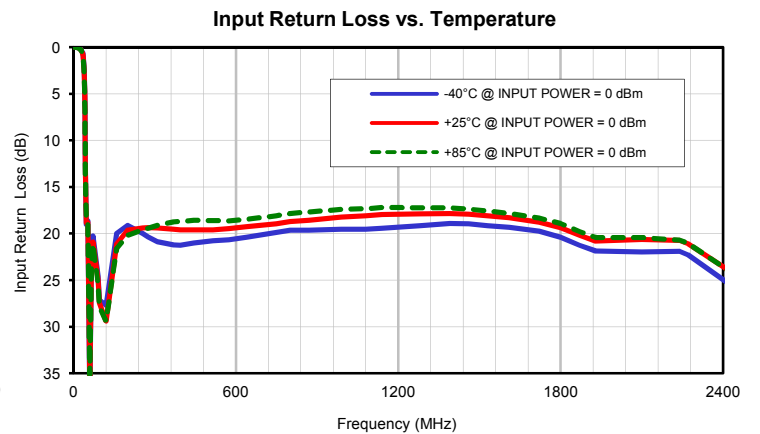

Typical Performance Curves

High Pass Filter

ZX75HP-44-S+

Typical Performance Curves