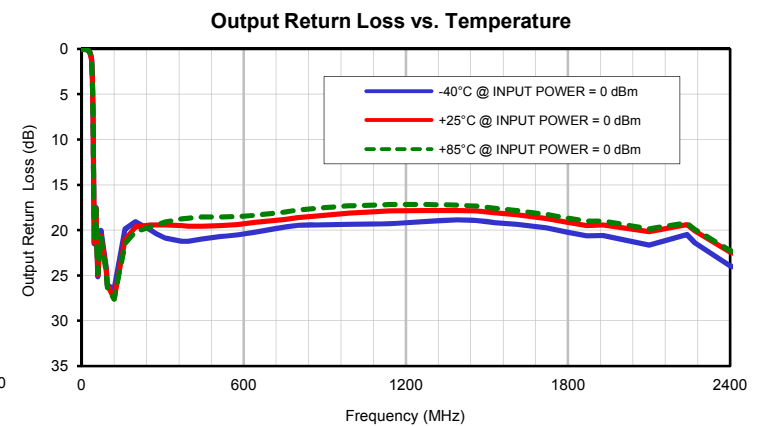

Typical Performance Curves

High Pass Filter

ZX75HP-44-S+

Typical Performance Curves