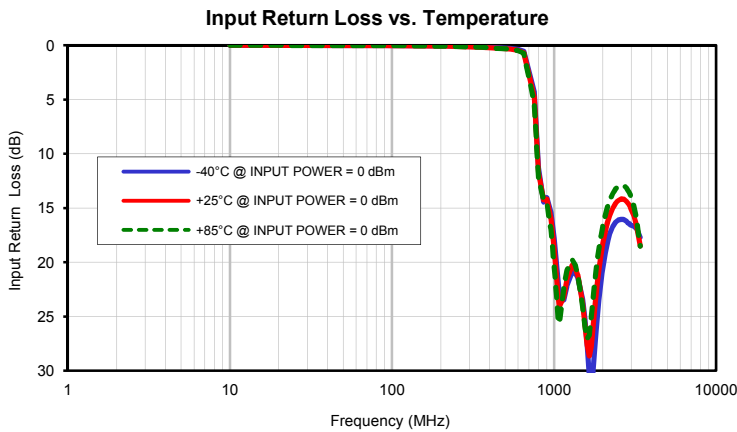

Typical Performance Curves

High Pass Filter

ZX75HP-755-S+

Typical Performance Curves