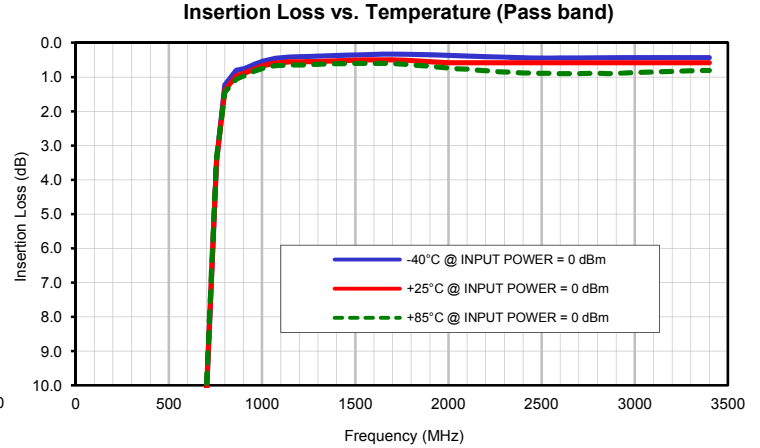

Typical Performance Curves

High Pass Filter

ZX75HP-755-S+

Typical Performance Curves