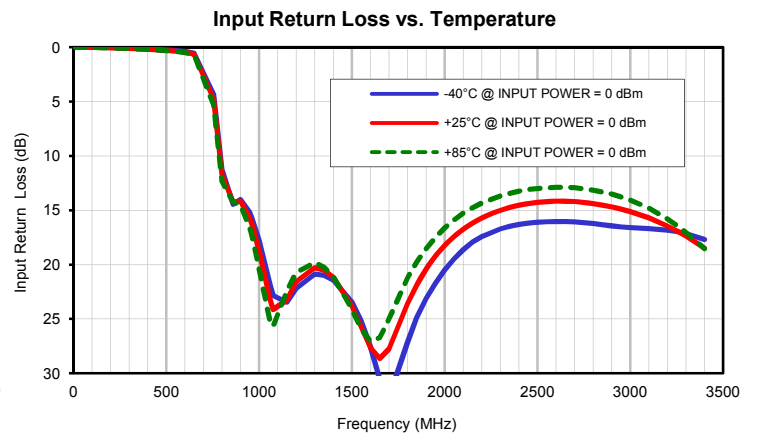

Typical Performance Curves

High Pass Filter

ZX75HP-755-S+

Typical Performance Curves