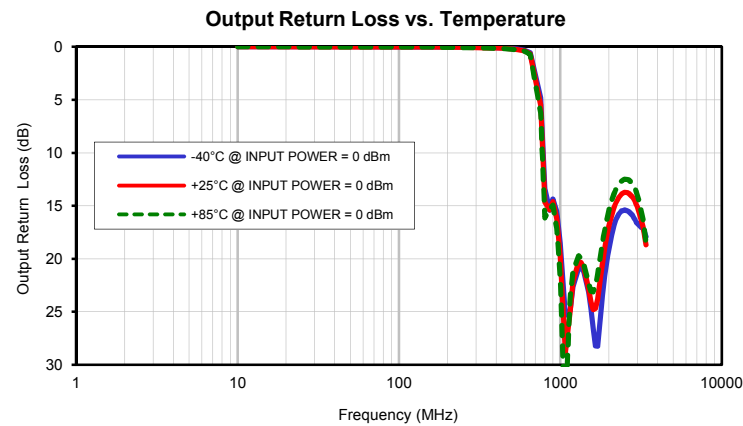

Typical Performance Curves

High Pass Filter

ZX75HP-755-S+

Typical Performance Curves