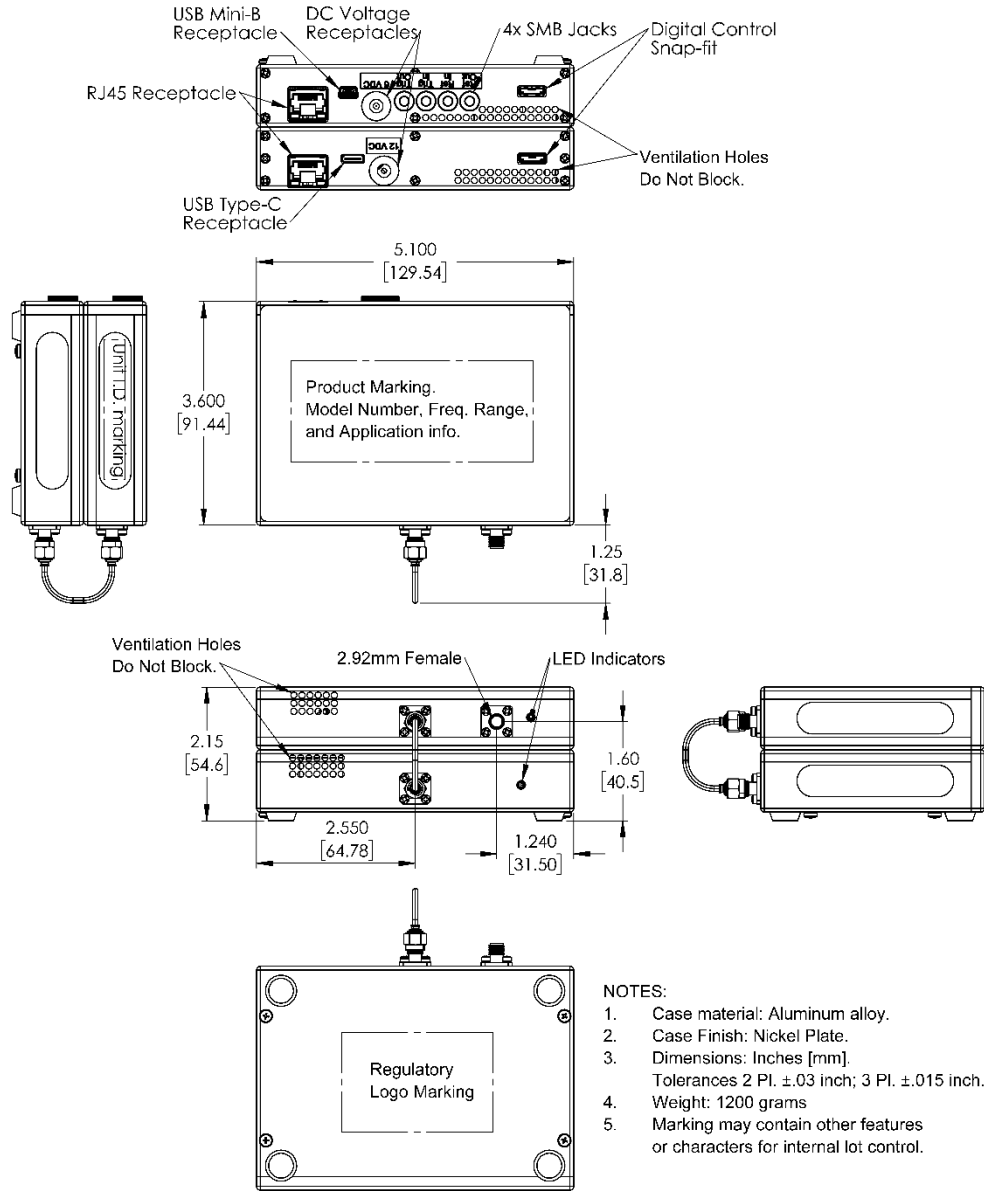

Case Style

SL

Outline Dimensions

SL3512

Rear Panel Details

www.minicircuits.com P.O. Box 350166, Brooklyn, NY 11235-0003 (718) 934-4500 sales@minicircuits.com