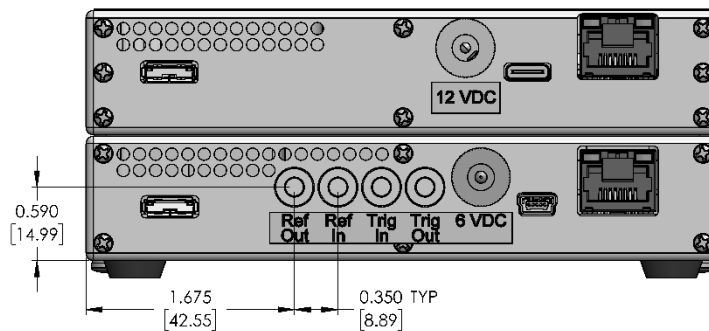

Case Style

SL

Outline Dimensions

SL3512

Rear Panel Details

www.minicircuits.com P.O. Box 350166, Brooklyn, NY 11235-0003 (718) 934-4500 sales@minicircuits.com