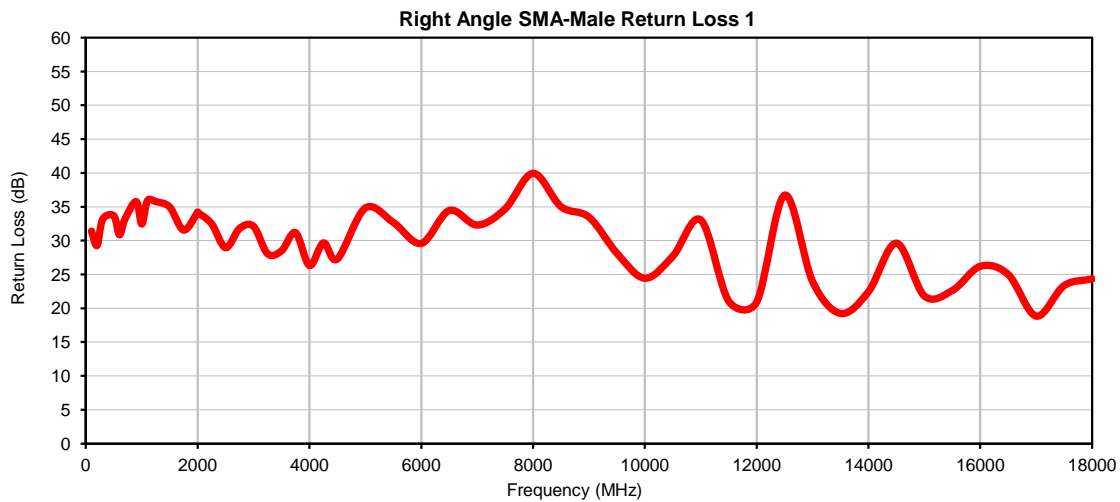

Hand-Flex Coaxial Cable

086-10SMR+

Right Angle SMA-Male to Right Angle SMA-Male

Typical Performance Curves

P.O. Box 350166, Brooklyn, New York 11235-0003 (718) 934-4500 • Fax (718) 332-4661 For detailed performance specs & shopping online see Mini-Circuits web site
The Design Engineers Search Engine Provides ACTUAL Data Instantly From MINI-CIRCUITS At: www.minicircuits.com

IF/RF MICROWAVE COMPONENTS

REV. OR
086-10SMR+
6/5/2013
Page 1 of 1