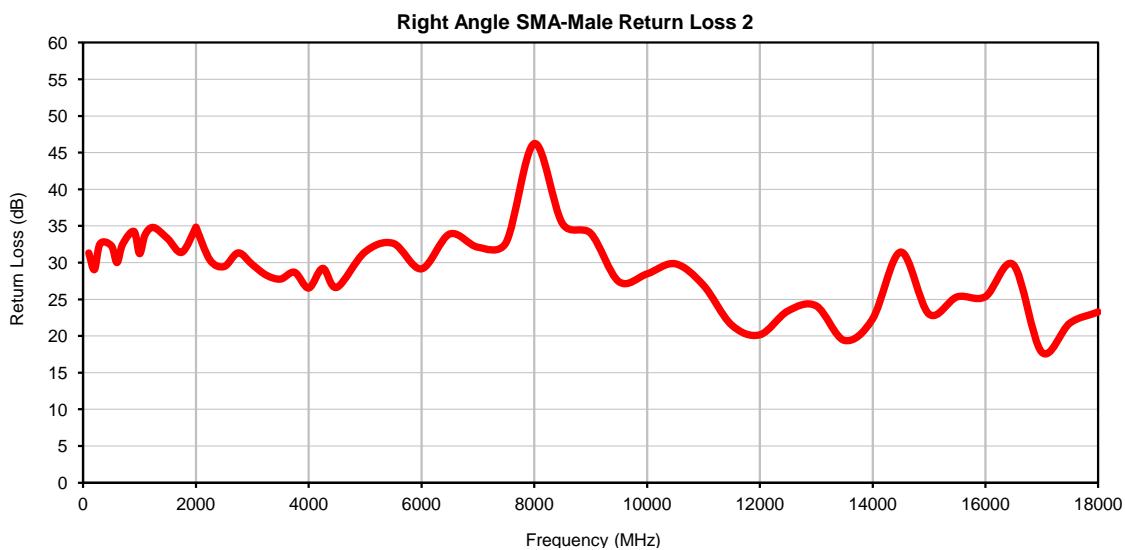

Hand-Flex Coaxial Cable

086-10SMR+

Right Angle SMA-Male to Right Angle SMA-Male

Typical Performance Curves

P.O. Box 350166, Brooklyn, New York 11235-0003 (718) 934-4500 • Fax (718) 332-4661 For detailed performance specs & shopping online see Mini-Circuits web site
The Design Engineers Search Engine Provides ACTUAL Data Instantly From MINI-CIRCUITS At: www.minicircuits.com

IF/RF MICROWAVE COMPONENTS

REV. OR
086-10SMR+
6/5/2013
Page 1 of 1