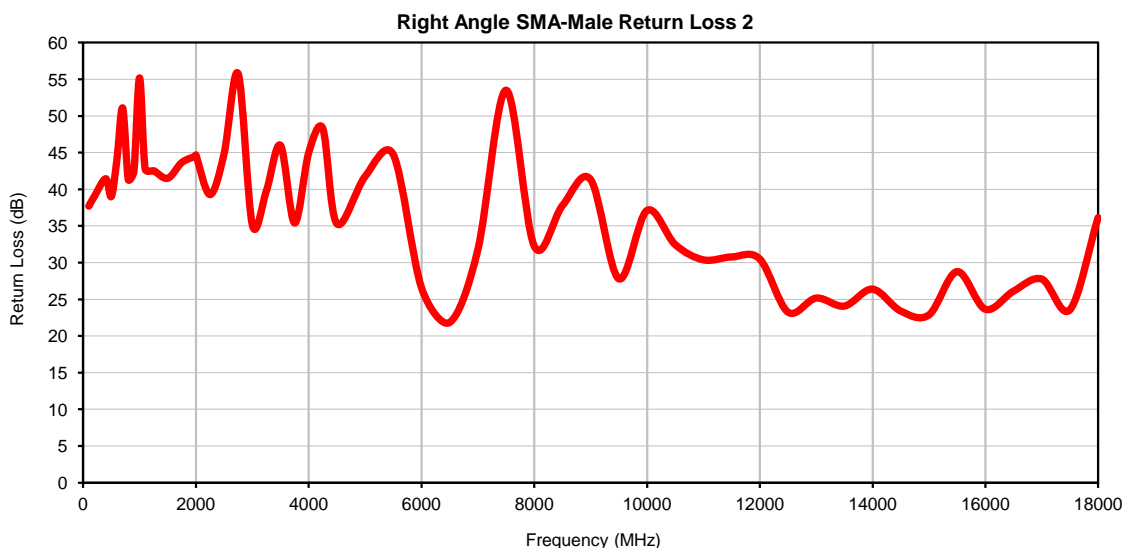

Hand-Flex Coaxial Cable

086-11SMR+

Right Angle SMA-Male to Right Angle SMA-Male

Typical Performance Curves

P.O. Box 350166, Brooklyn, New York 11235-0003 (718) 934-4500 • Fax (718) 332-4661 For detailed performance specs & shopping online see Mini-Circuits web site