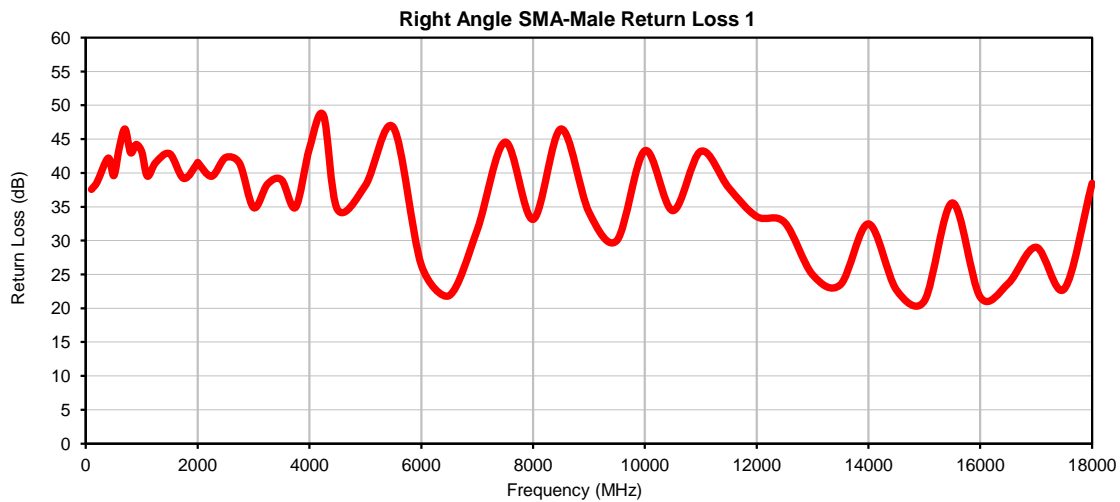

Hand-Flex Coaxial Cable

086-11SMR+

Right Angle SMA-Male to Right Angle SMA-Male

Typical Performance Curves

P.O. Box 350166, Brooklyn, New York 11235-0003 (718) 934-4500 • Fax (718) 332-4661 For detailed performance specs & shopping online see Mini-Circuits web site