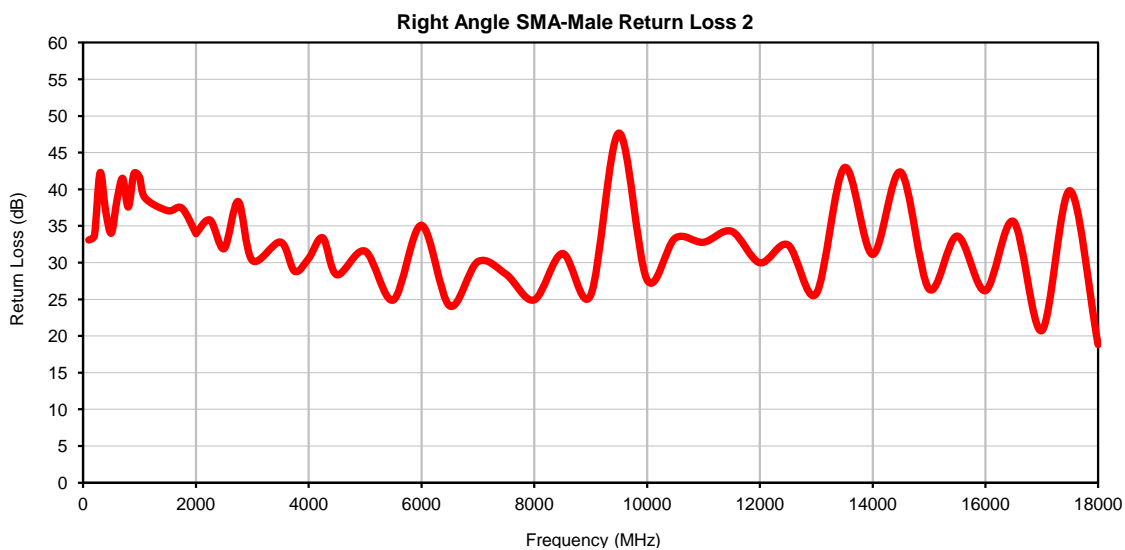

Hand-Flex Coaxial Cable

086-12SMR+

Right Angle SMA-Male to Right Angle SMA-Male

Typical Performance Curves

P.O. Box 350166, Brooklyn, New York 11235-0003 (718) 934-4500 • Fax (718) 332-4661 For detailed performance specs & shopping online see Mini-Circuits web site