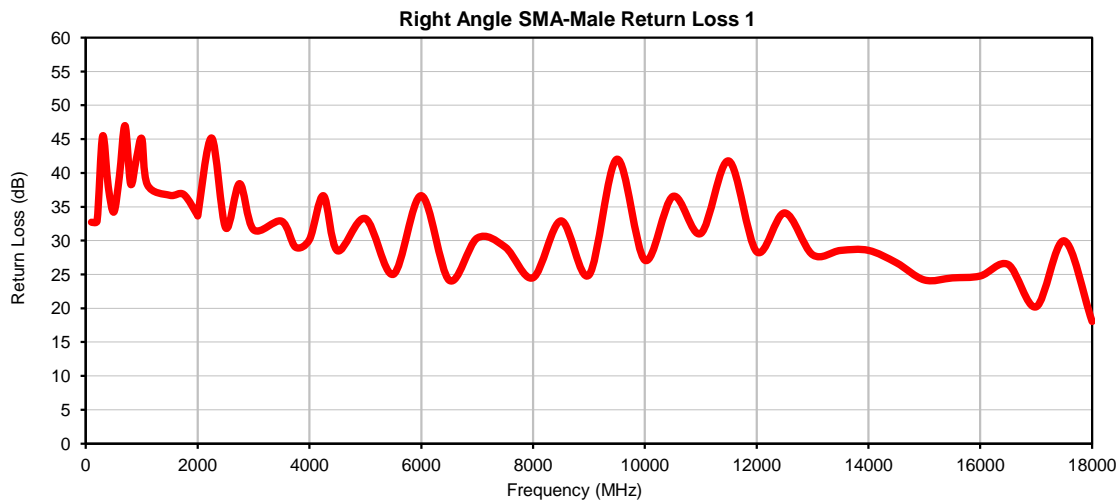

Hand-Flex Coaxial Cable

086-12SMR+

Right Angle SMA-Male to Right Angle SMA-Male

Typical Performance Curves

P.O. Box 350166, Brooklyn, New York 11235-0003 (718) 934-4500 • Fax (718) 332-4661 For detailed performance specs & shopping online see Mini-Circuits web site