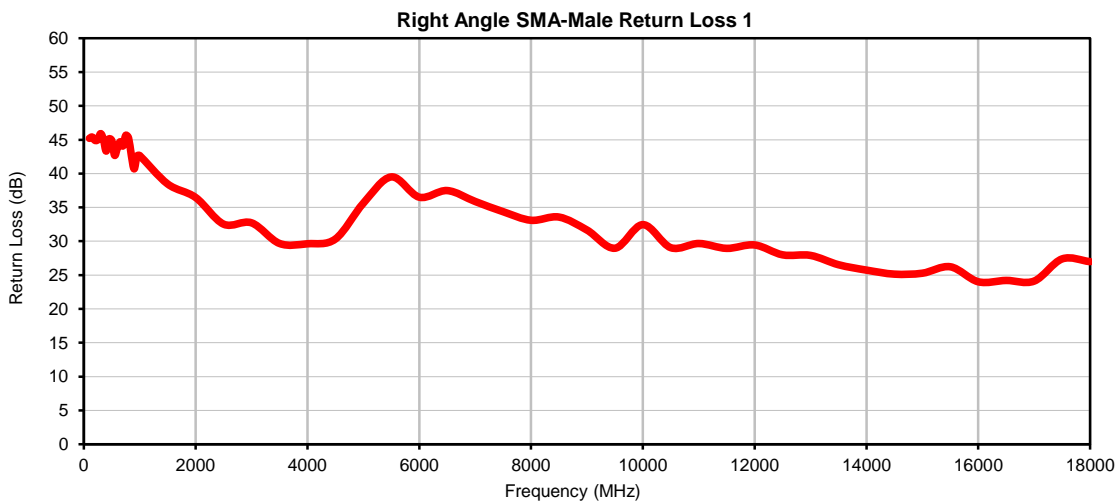

# Hand-Flex Coaxial Cable

086-24SMR+

Right Angle SMA-Male to Right Angle SMA-Male

## Typical Performance Curves

P.O. Box 350166, Brooklyn, New York 11235-0003 (718) 934-4500 • Fax (718) 332-4661 For detailed performance specs & shopping online see Mini-Circuits web site  
The Design Engineers Search Engine Provides ACTUAL Data Instantly From MINI-CIRCUITS At: [www.minicircuits.com](http://www.minicircuits.com)