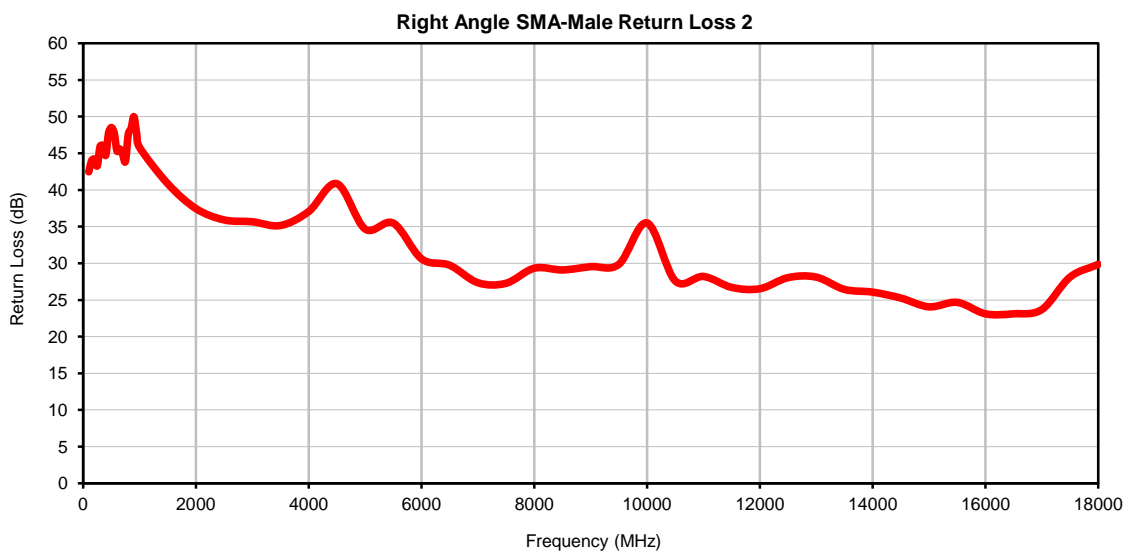

Hand-Flex Coaxial Cable

086-24SMR+

Right Angle SMA-Male to Right Angle SMA-Male

Typical Performance Curves

P.O. Box 350166, Brooklyn, New York 11235-0003 (718) 934-4500 • Fax (718) 332-4661 For detailed performance specs & shopping online see Mini-Circuits web site
The Design Engineers Search Engine Provides ACTUAL Data Instantly From MINI-CIRCUITS At: www.minicircuits.com

IF/RF MICROWAVE COMPONENTS

REV. OR
086-24SMR+
6/21/2018
Page 1 of 1