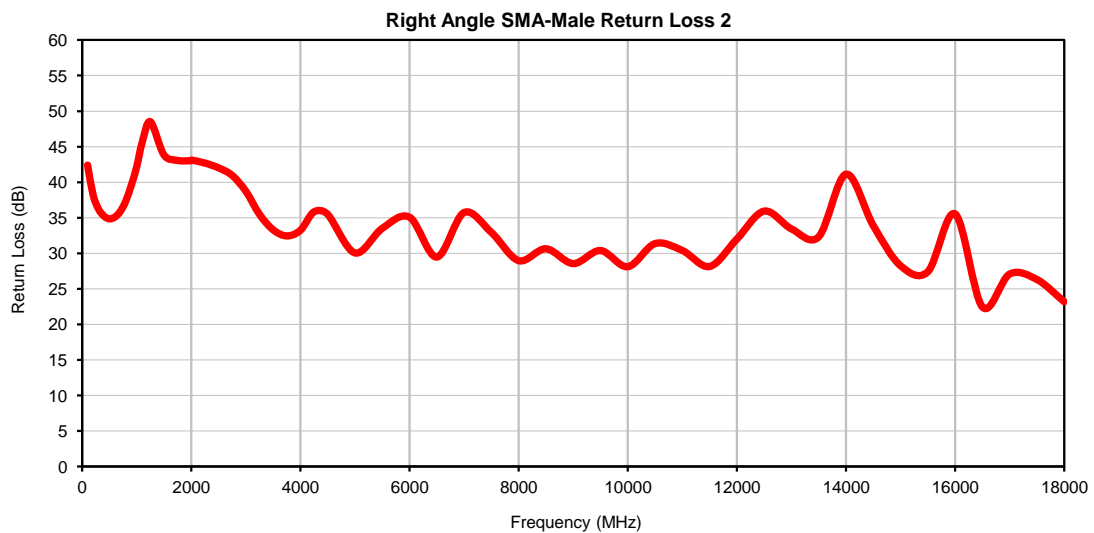

Hand-Flex Coaxial Cable

086-3SMR+

Right Angle SMA-Male to Right Angle SMA-Male

Typical Performance Curves

P.O. Box 350166, Brooklyn, New York 11235-0003 (718) 934-4500 • Fax (718) 332-4661 For detailed performance specs & shopping online see Mini-Circuits web site www.minicircuits.com