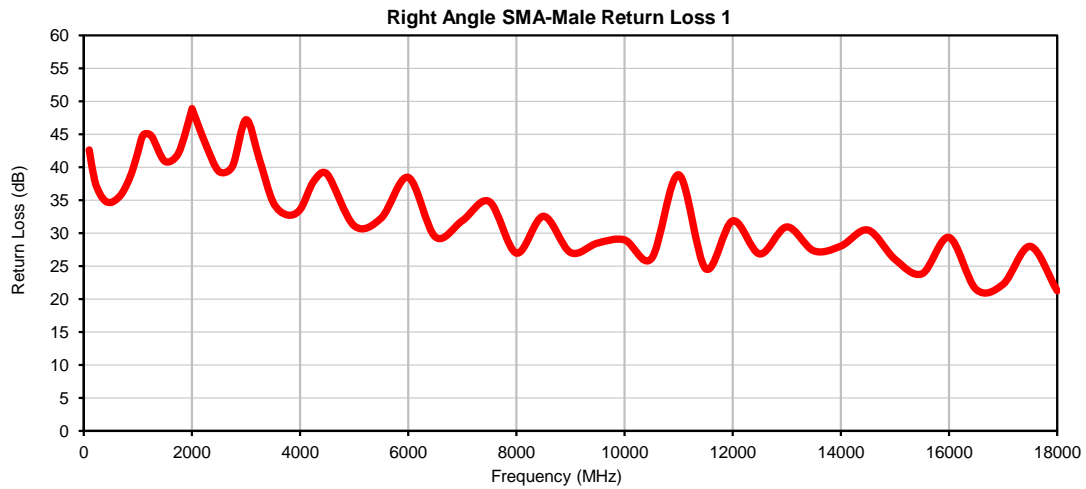

Hand-Flex Coaxial Cable

086-3SMR+

Right Angle SMA-Male to Right Angle SMA-Male

Typical Performance Curves

P.O. Box 350166, Brooklyn, New York 11235-0003 (718) 934-4500 • Fax (718) 332-4661 For detailed performance specs & shopping online see Mini-Circuits web site www.minicircuits.com