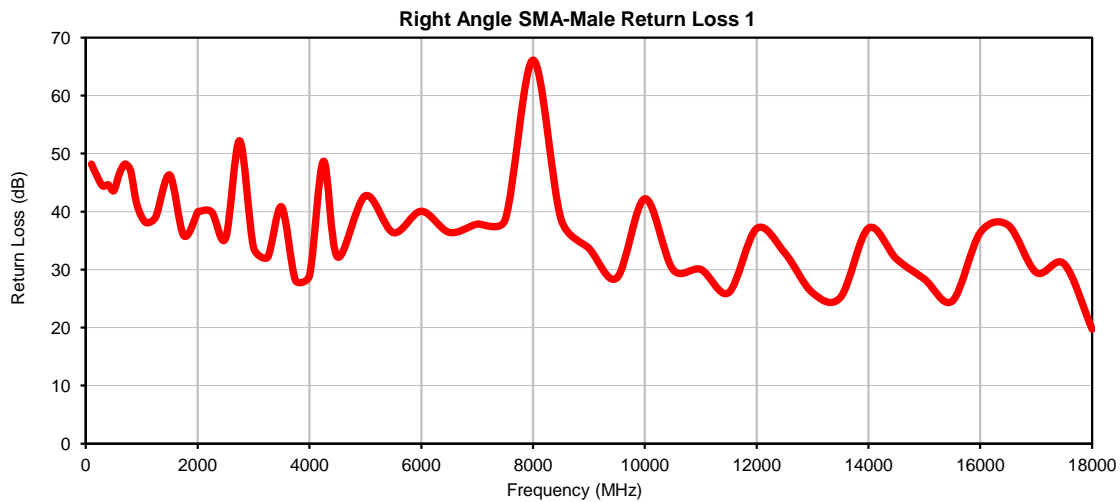

Hand-Flex Coaxial Cable

086-6SMR+

Right Angle SMA-Male to Right Angle SMA-Male

Typical Performance Curves

P.O. Box 350166, Brooklyn, New York 11235-0003 • (718) 934-4500 • Fax (718) 332-4661 For detailed performance specs & shopping online see Mini-Circuits web site
The Design Engineers Search Engine Provides ACTUAL Data Instantly From MINI-CIRCUITS At: www.minicircuits.com