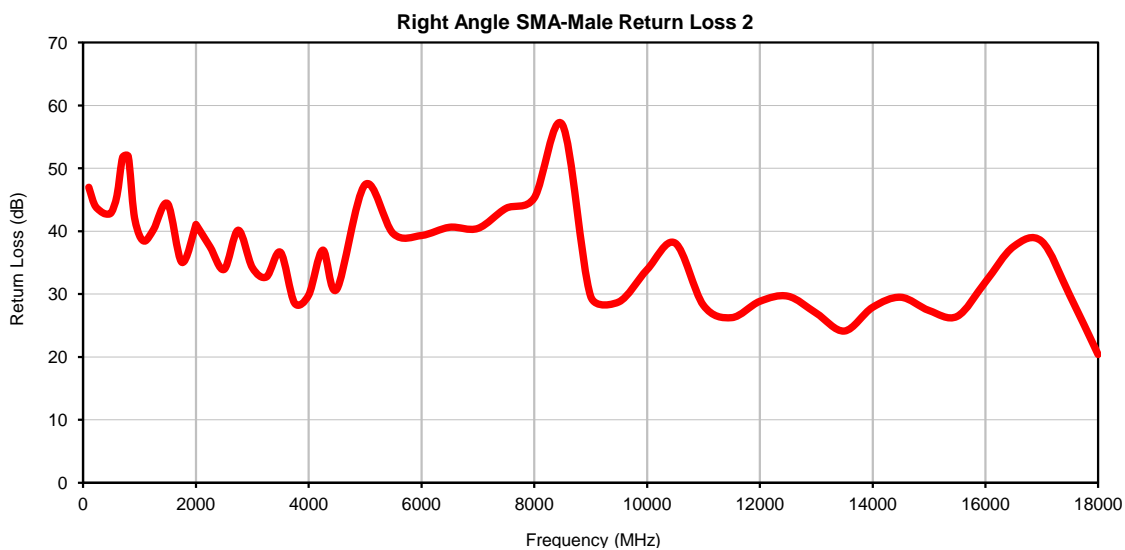

Hand-Flex Coaxial Cable

086-6SMR+

Right Angle SMA-Male to Right Angle SMA-Male

Typical Performance Curves

P.O. Box 350166, Brooklyn, New York 11235-0003 • (718) 934-4500 • Fax (718) 332-4661 For detailed performance specs & shopping online see Mini-Circuits web site
The Design Engineers Search Engine Provides ACTUAL Data Instantly From MINI-CIRCUITS At: www.minicircuits.com