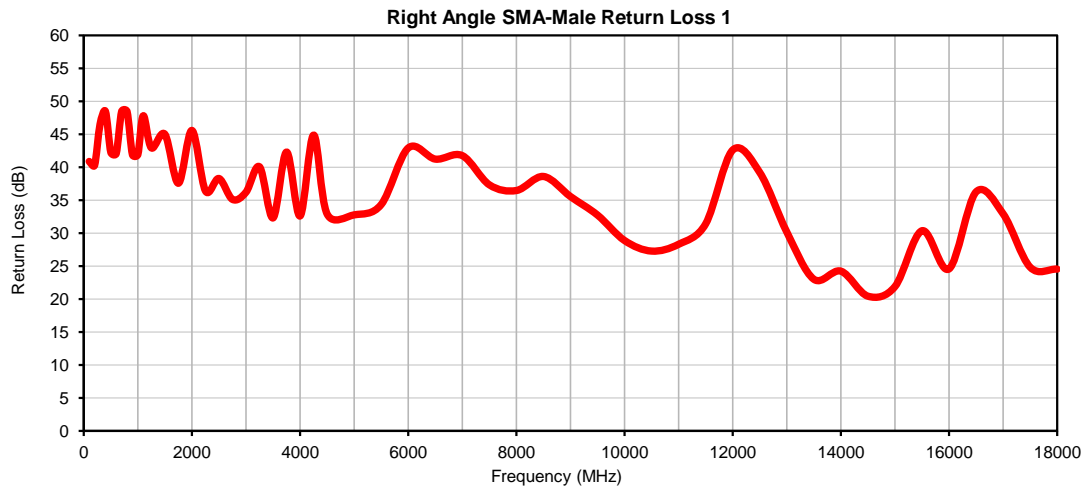

Hand-Flex Coaxial Cable

086-9SMRC+

Right Angle SMA-Male to Right Angle SMA-Male

Typical Performance Curves

P.O. Box 350166, Brooklyn, New York 11235-0003 (718) 934-4500 • Fax (718) 332-4661 For detailed performance specs & shopping online see Mini-Circuits web site