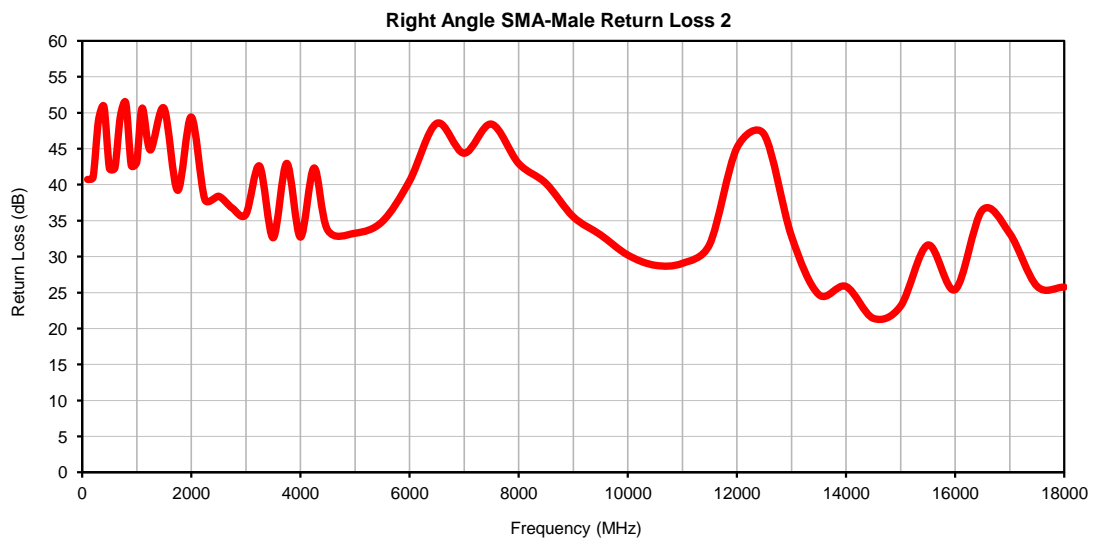

Hand-Flex Coaxial Cable

086-9SMRC+

Right Angle SMA-Male to Right Angle SMA-Male

Typical Performance Curves

P.O. Box 350166, Brooklyn, New York 11235-0003 (718) 934-4500 • Fax (718) 332-4661 For detailed performance specs & shopping online see Mini-Circuits web site