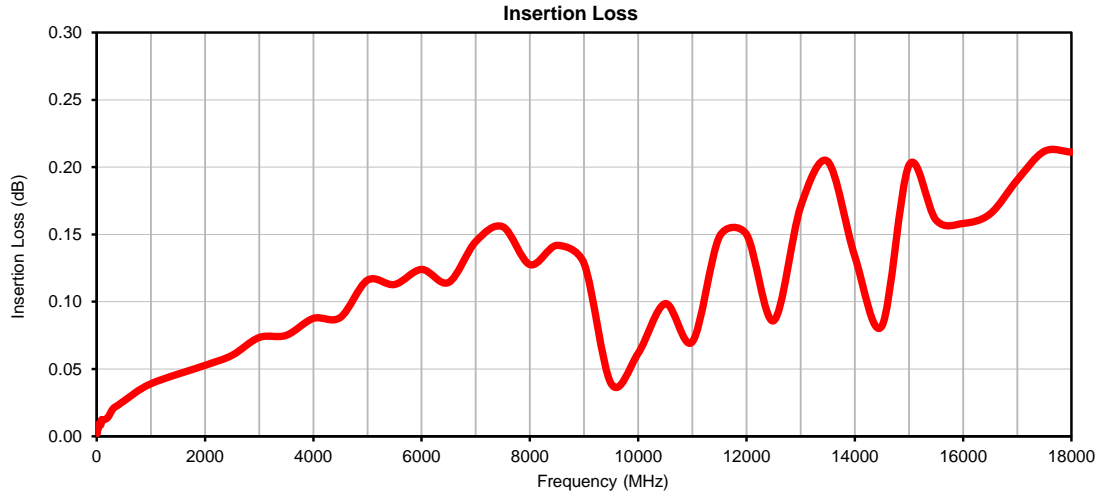

Hand-Flex Coaxial Cable

141-2SMRC+

Right Angle SMA-Male to Right Angle SMA-Male

Typical Performance Curves

P.O. Box 350166, Brooklyn, New York 11235-0003 • (718) 934-4500 • Fax (718) 332-4661 For detailed performance specs & shopping online see Mini-Circuits web site