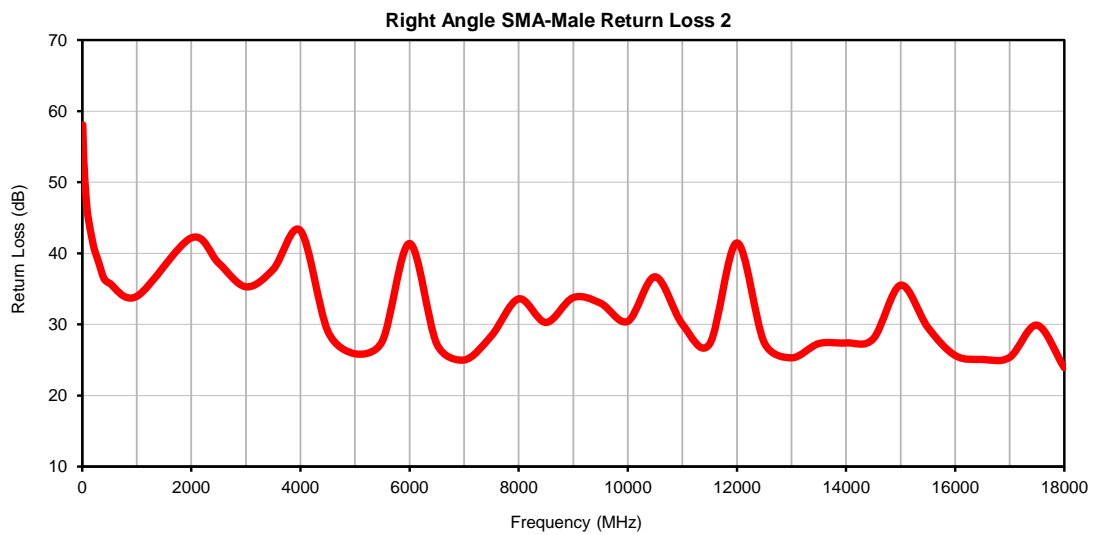

Hand-Flex Coaxial Cable

141-2SMRC+

Right Angle SMA-Male to Right Angle SMA-Male

Typical Performance Curves

P.O. Box 350166, Brooklyn, New York 11235-0003 • (718) 934-4500 • Fax (718) 332-4661 For detailed performance specs & shopping online see Mini-Circuits web site