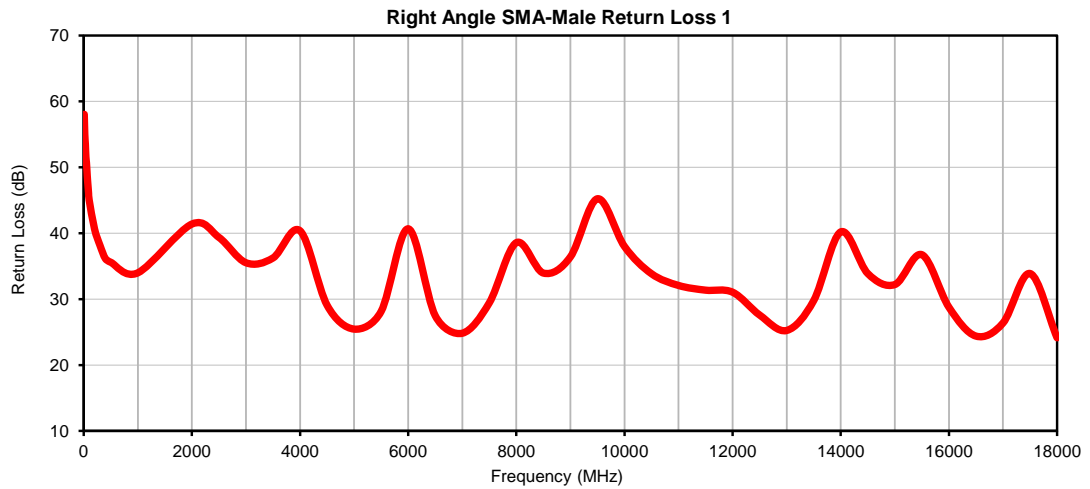

Hand-Flex Coaxial Cable

141-2SMRC+

Right Angle SMA-Male to Right Angle SMA-Male

Typical Performance Curves

P.O. Box 350166, Brooklyn, New York 11235-0003 • (718) 934-4500 • Fax (718) 332-4661 For detailed performance specs & shopping online see Mini-Circuits web site