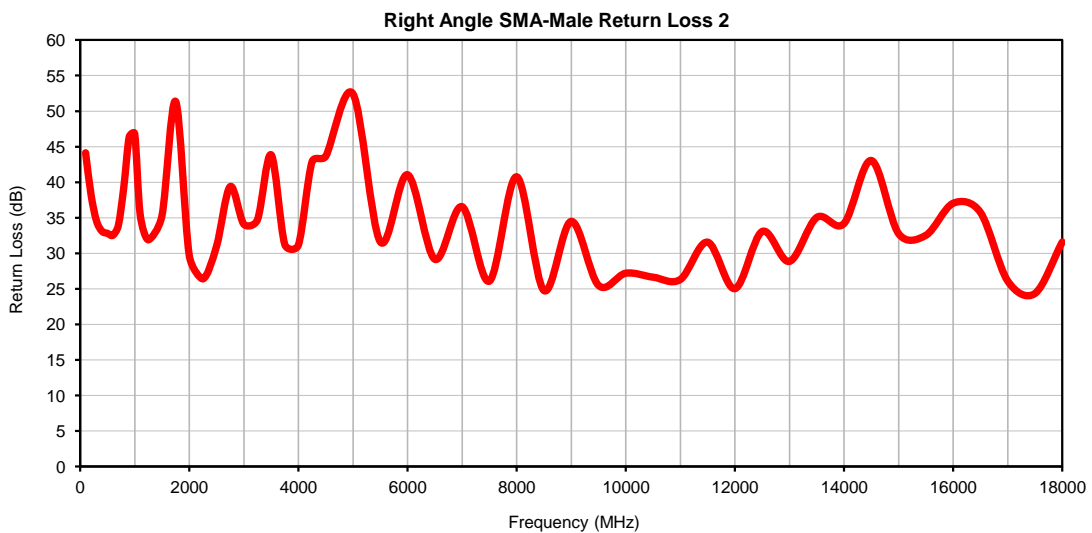

Hand-Flex Coaxial Cable

141-4SMR+

Right Angle SMA-Male to Right Angle SMA-Male

Typical Performance Curves

P.O. Box 350166, Brooklyn, New York 11235-0003 (718) 934-4500 • Fax (718) 332-4661 For detailed performance specs & shopping online see Mini-Circuits web site

The Design Engineers Search Engine Provides ACTUAL Data Instantly From MINI-CIRCUITS At: www.minicircuits.com

IF/RF MICROWAVE COMPONENTS

REV. OR
141-4SMR+
7/26/2013
Page 1 of 1