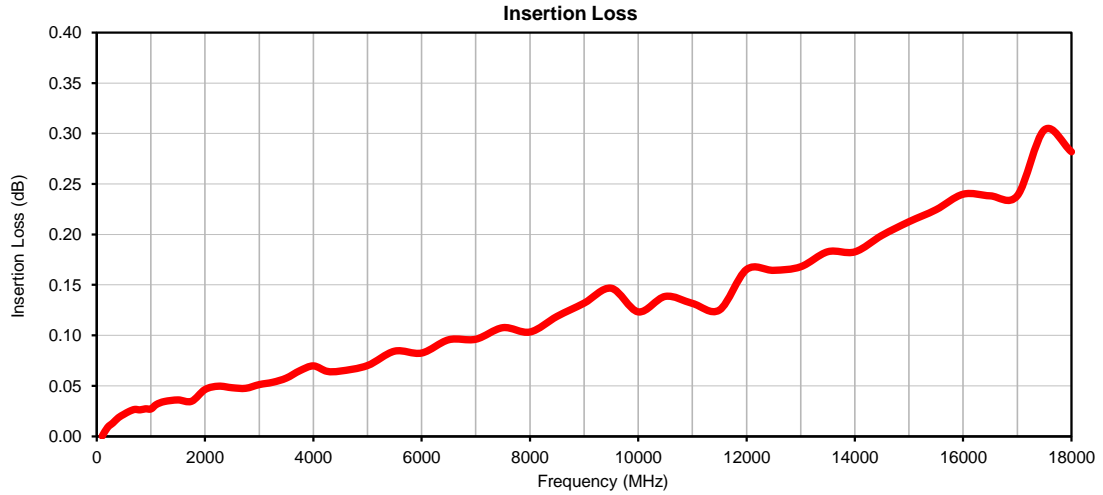

# Hand-Flex Coaxial Cable

141-4SMR+

Right Angle SMA-Male to Right Angle SMA-Male

## Typical Performance Curves

P.O. Box 350166, Brooklyn, New York 11235-0003 (718) 934-4500 • Fax (718) 332-4661 For detailed performance specs & shopping online see Mini-Circuits web site

The Design Engineers Search Engine Provides ACTUAL Data Instantly From MINI-CIRCUITS At: [www.minicircuits.com](http://www.minicircuits.com)