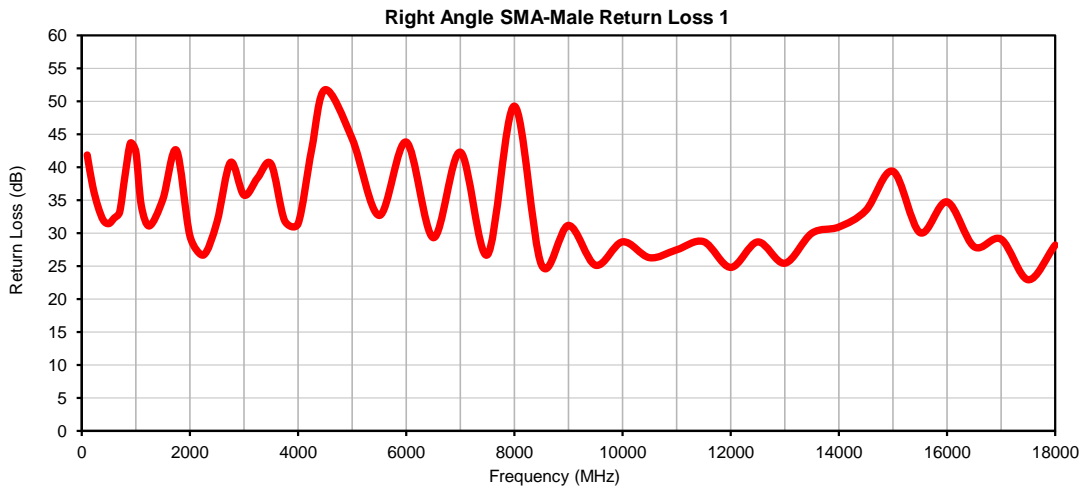

Hand-Flex Coaxial Cable

141-4SMR+

Right Angle SMA-Male to Right Angle SMA-Male

Typical Performance Curves

P.O. Box 350166, Brooklyn, New York 11235-0003 (718) 934-4500 • Fax (718) 332-4661 For detailed performance specs & shopping online see Mini-Circuits web site

The Design Engineers Search Engine Provides ACTUAL Data Instantly From MINI-CIRCUITS At: www.minicircuits.com

IF/RF MICROWAVE COMPONENTS

REV. OR
141-4SMR+
7/26/2013
Page 1 of 1