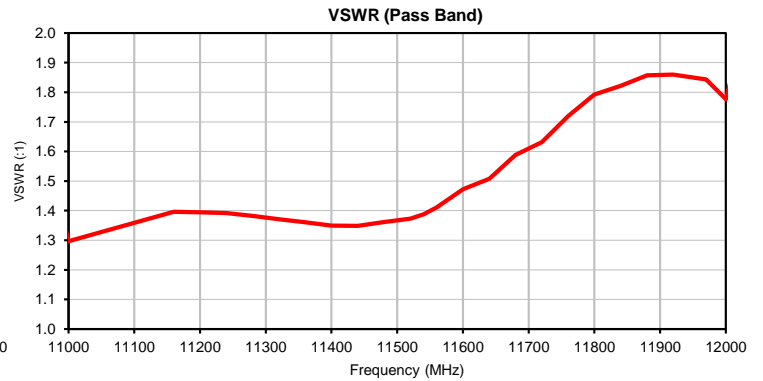

Typical Performance Curves

P.O. Box 350166, Brooklyn, New York 11235-0003 (718) 934-4500 • Fax (718) 332-4661 For detailed performance specs & shopping online see Mini-Circuits web site
The Design Engineers Search Engine Provides ACTUAL Data Instantly From MINI-CIRCUITS At: www.minicircuits.com