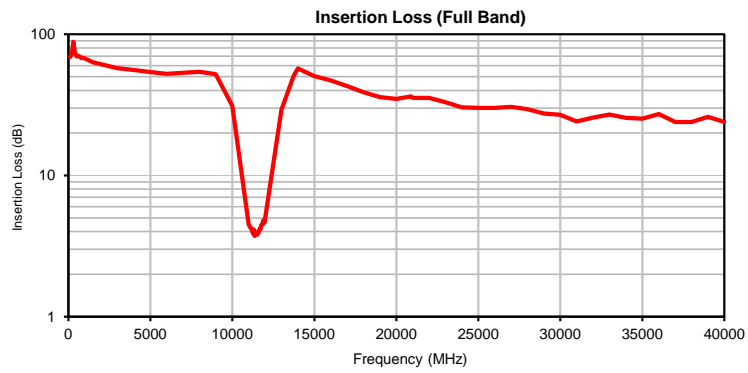

Typical Performance Curves

P.O. Box 350166, Brooklyn, New York 11235-0003 (718) 934-4500 • Fax (718) 332-4661 For detailed performance specs & shopping online see Mini-Circuits web site
The Design Engineers Search Engine Provides ACTUAL Data Instantly From MINI-CIRCUITS At: www.minicircuits.com

IF/RF MICROWAVE COMPONENTS