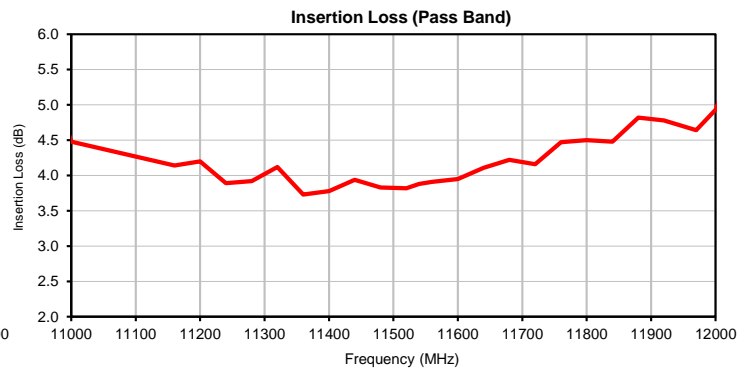

Typical Performance Curves

P.O. Box 350166, Brooklyn, New York 11235-0003 (718) 934-4500 • Fax (718) 332-4661 For detailed performance specs & shopping online see Mini-Circuits web site
The Design Engineers Search Engine Provides ACTUAL Data Instantly From MINI-CIRCUITS At: www.minicircuits.com