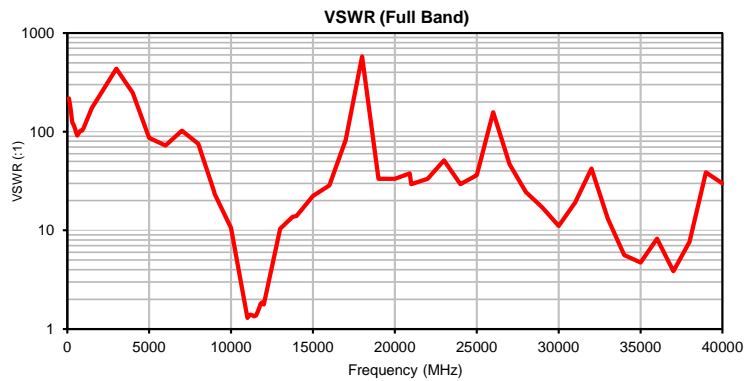

Typical Performance Curves

P.O. Box 350166, Brooklyn, New York 11235-0003 (718) 934-4500 • Fax (718) 332-4661 For detailed performance specs & shopping online see Mini-Circuits web site
The Design Engineers Search Engine Provides ACTUAL Data Instantly From MINI-CIRCUITS At: www.minicircuits.com