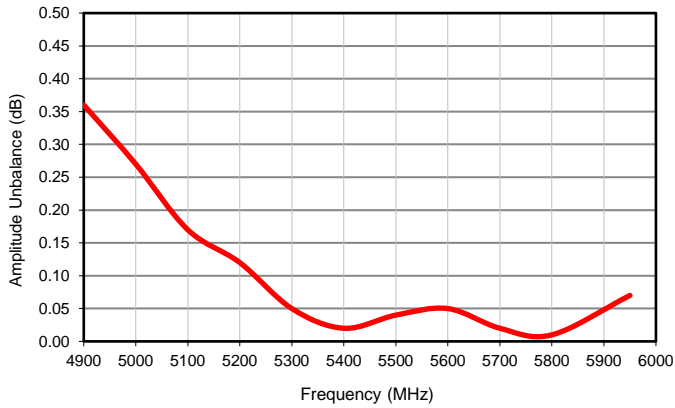

LTCC Balun RF Transformer

BLGE4-542R+

Typical Performance Data

Average Insertion Loss

Input Return Loss

Amplitude Unbalance

Phase Unbalance