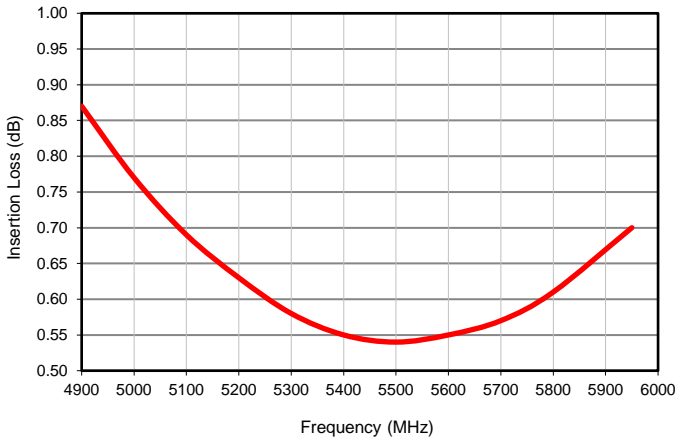

LTCC Balun RF Transformer

BLGE4-542R+

Typical Performance Data

Average Insertion Loss

Input Return Loss

Amplitude Unbalance

Phase Unbalance