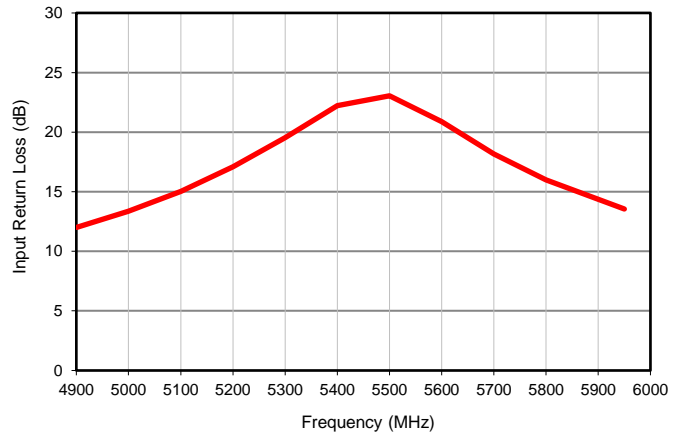

LTCC Balun RF Transformer

BLGE4-542R+

Typical Performance Data

Average Insertion Loss

Input Return Loss

Amplitude Unbalance

Phase Unbalance