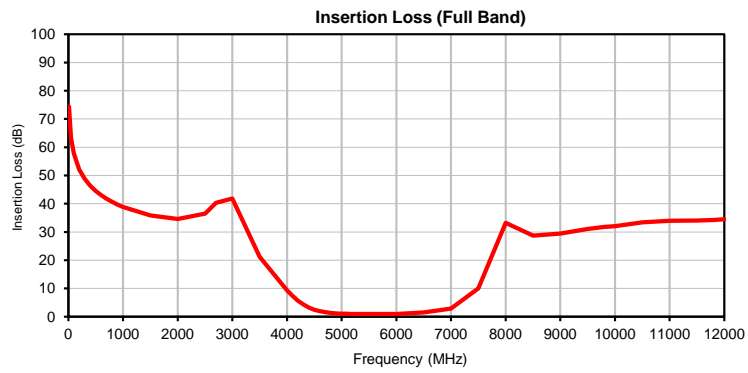

Typical Performance Curves

ISO 9001 ISO 14001 AS 9100 CERTIFIED

P.O. Box 350166, Brooklyn, New York 11235-0003 (718) 934-4500 • Fax (718) 332-4661 For detailed performance specs & shopping online see Mini-Circuits web site