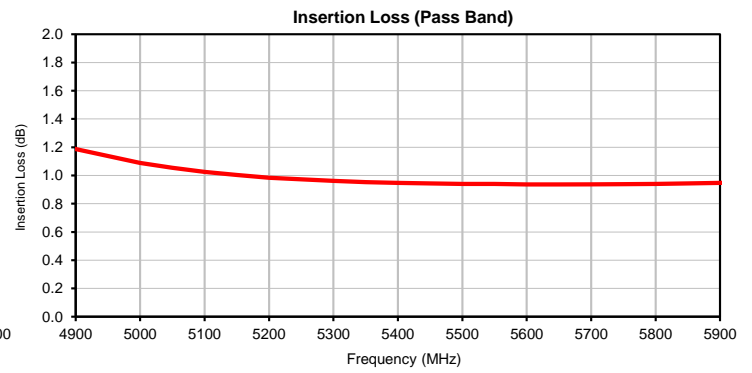

Typical Performance Curves

ISO 9001 ISO 14001 AS 9100 CERTIFIED

P.O. Box 350166, Brooklyn, New York 11235-0003 (718) 934-4500 • Fax (718) 332-4661 For detailed performance specs & shopping online see Mini-Circuits web site