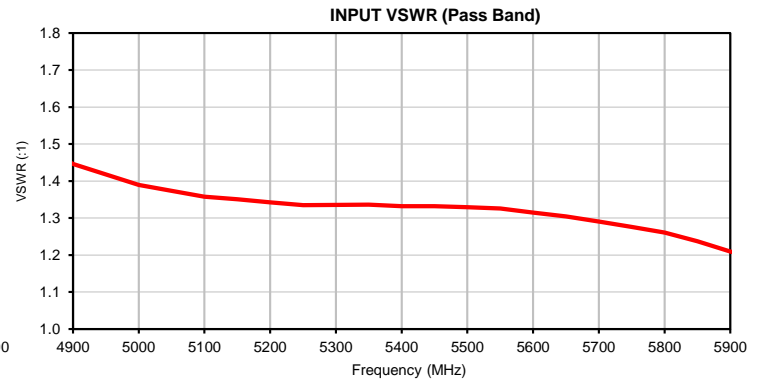

Typical Performance Curves

ISO 9001 ISO 14001 AS 9100 CERTIFIED

P.O. Box 350166, Brooklyn, New York 11235-0003 (718) 934-4500 • Fax (718) 332-4661 For detailed performance specs & shopping online see Mini-Circuits web site