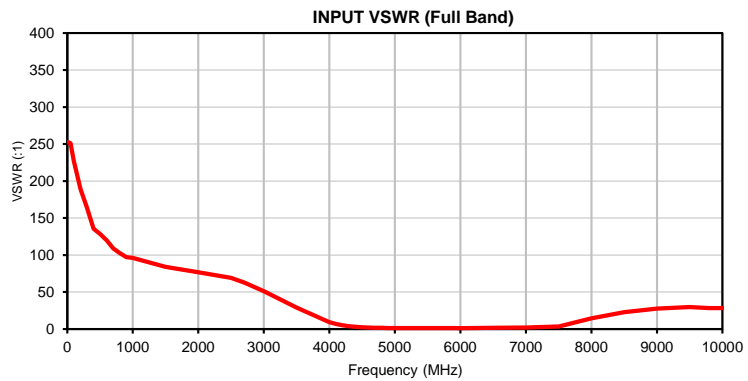

Typical Performance Curves

ISO 9001 ISO 14001 AS 9100 CERTIFIED

P.O. Box 350166, Brooklyn, New York 11235-0003 (718) 934-4500 • Fax (718) 332-4661 For detailed performance specs & shopping online see Mini-Circuits web site