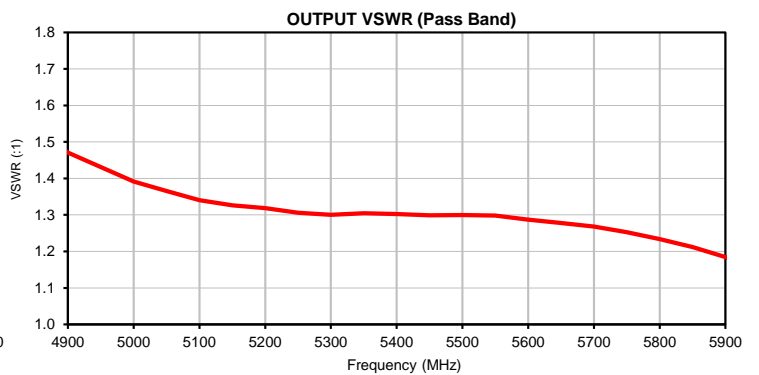

Typical Performance Curves

ISO 9001 ISO 14001 AS 9100 CERTIFIED

P.O. Box 350166, Brooklyn, New York 11235-0003 (718) 934-4500 • Fax (718) 332-4661 For detailed performance specs & shopping online see Mini-Circuits web site