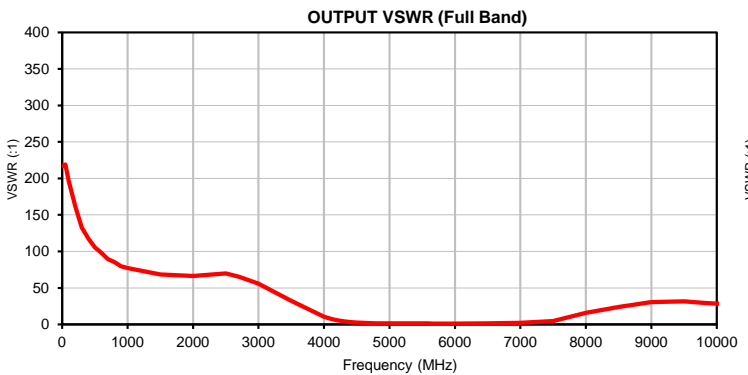

Typical Performance Curves

ISO 9001 ISO 14001 AS 9100 CERTIFIED

P.O. Box 350166, Brooklyn, New York 11235-0003 (718) 934-4500 • Fax (718) 332-4661 For detailed performance specs & shopping online see Mini-Circuits web site