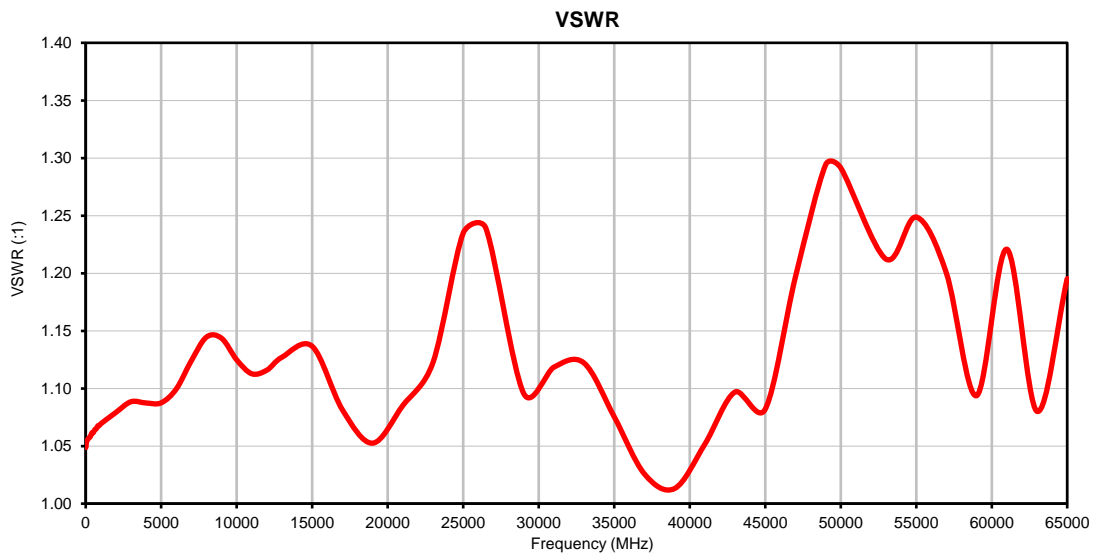

Fixed Attenuator

BW-E1-1W653+

1.85mm-Female/1.85mm-Male

Typical Performance Curves

P.O. Box 350166, Brooklyn, New York 11235-0003 (718) 934-4500 • Fax (718) 332-4661 For detailed performance specs & shopping online see Mini-Circuits web site www.minicircuits.com