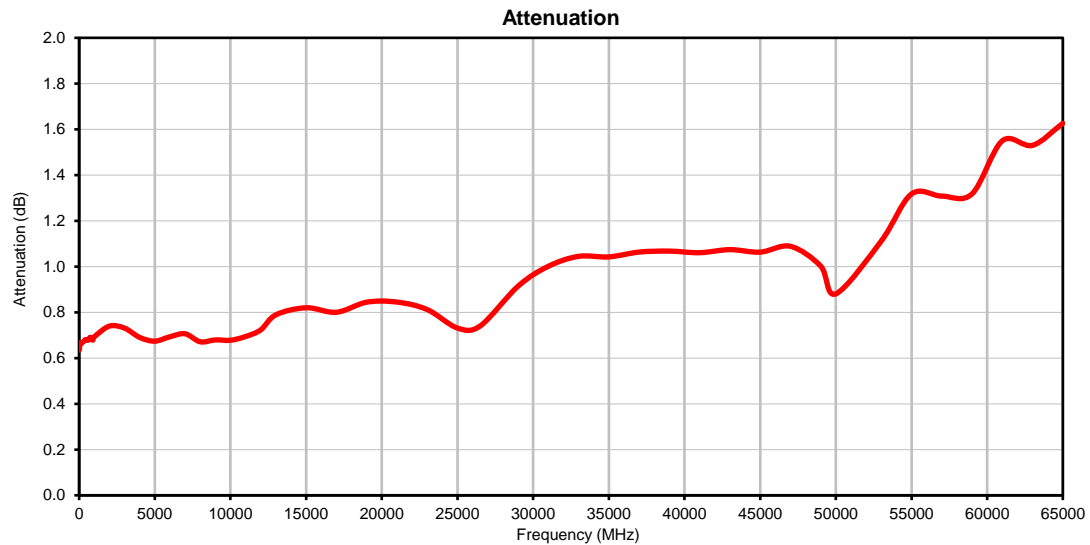

Fixed Attenuator

BW-E1-1W653+

1.85mm-Female/1.85mm-Male

Typical Performance Curves

P.O. Box 350166, Brooklyn, New York 11235-0003 (718) 934-4500 • Fax (718) 332-4661 For detailed performance specs & shopping online see Mini-Circuits web site www.minicircuits.com