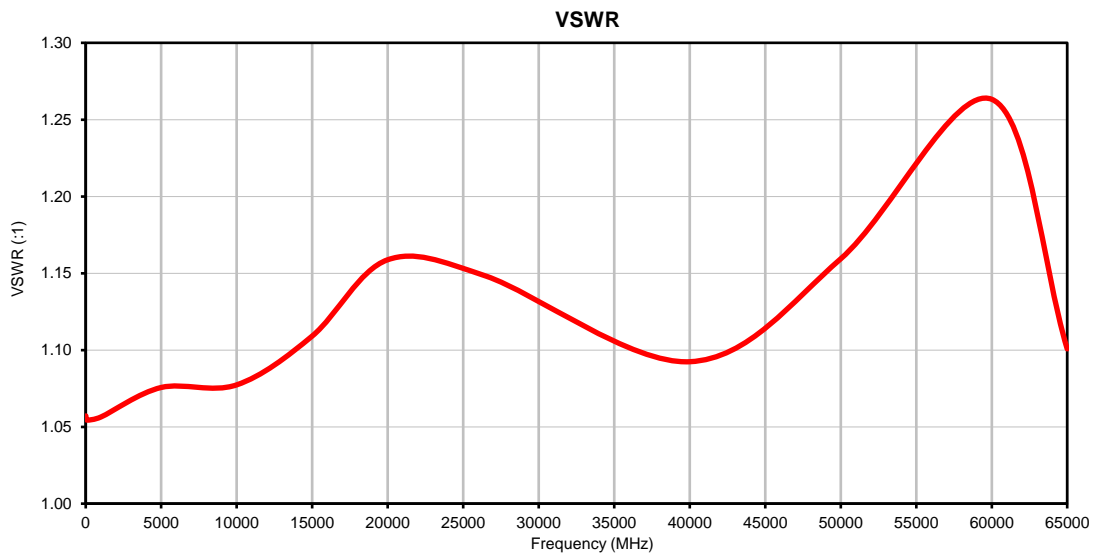

Fixed Attenuator

BW-E3-1W653+

1.85mm-Female/1.85mm-Male

Typical Performance Curves

ISO 9001 ISO 14001 AS 9100 CERTIFIED

P.O. Box 350166, Brooklyn, New York 11235-0003 (718) 934-4500 • Fax (718) 332-4661 For detailed performance specs & shopping online see Mini-Circuits web site www.minicircuits.com