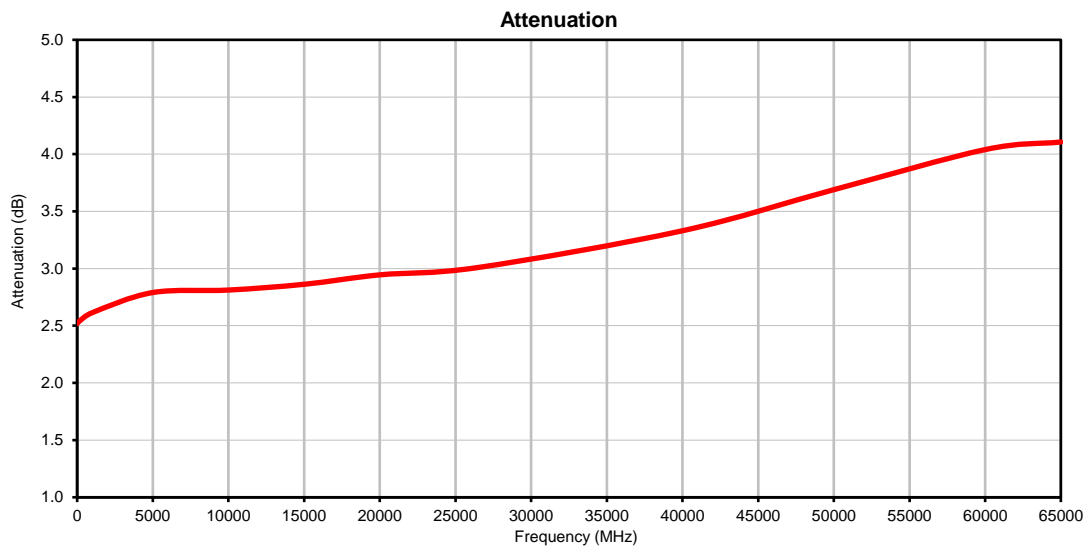

Fixed Attenuator

BW-E3-1W653+

1.85mm-Female/1.85mm-Male

Typical Performance Curves

ISO 9001 ISO 14001 AS 9100 CERTIFIED

P.O. Box 350166, Brooklyn, New York 11235-0003 (718) 934-4500 • Fax (718) 332-4661 For detailed performance specs & shopping online see Mini-Circuits web site www.minicircuits.com