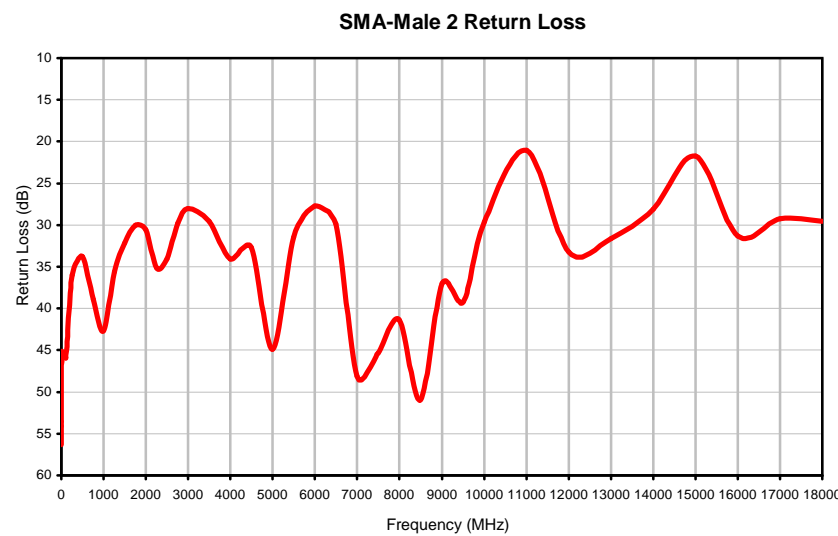

Typical Performance Curves

REV. X1
CBL-4FT-SMSM+
061115
Page 1 of 1

IF/RF MICROWAVE COMPONENTS • ISO 9001 ISO 14001 AS 9100 CERTIFIED RoHS compliant
P.O. Box 350166, Brooklyn, New York 11235-0003 (718) 934-4500 Fax (718) 332-4661