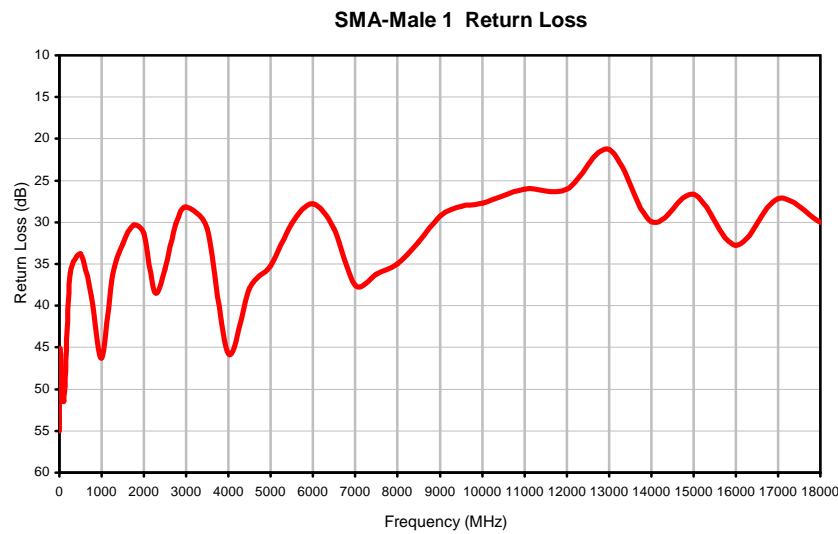

Typical Performance Curves

REV. X1
CBL-4FT-SMSM+
061115
Page 1 of 1

IF/RF MICROWAVE COMPONENTS • ISO 9001 ISO 14001 AS 9100 CERTIFIED RoHS compliant
P.O. Box 350166, Brooklyn, New York 11235-0003 (718) 934-4500 Fax (718) 332-4661