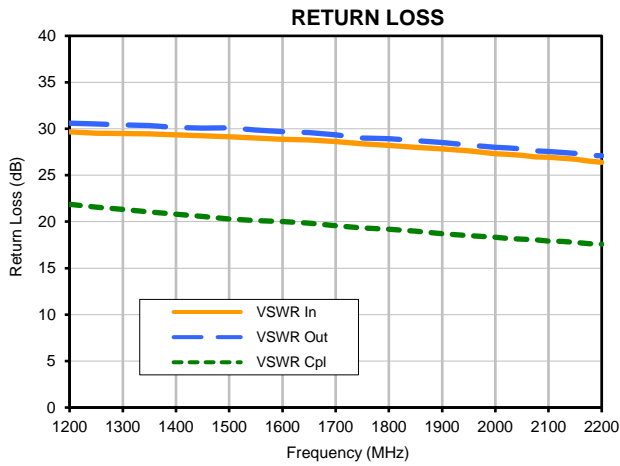

Directional Coupler

D18PA+

Typical Performance Curves

P.O. Box 350166, Brooklyn, New York 11235-0003 (718) 934-4500 • Fax (718) 332-4661 For detailed performance specs & shopping online see Mini-Circuits web site
 The Design Engineers Search Engine Provides ACTUAL Data Instantly From MINI-CIRCUITS At: www.minicircuits.com

IF/RF MICROWAVE COMPONENTS

REV. OR
 D18PA+
 11/16/2015
 Page 1 of 2

Directional Coupler

D18PA+

Typical Performance Curves

P.O. Box 350166, Brooklyn, New York 11235-0003 (718) 934-4500 • Fax (718) 332-4661 For detailed performance specs & shopping online see Mini-Circuits web site www.minicircuits.com