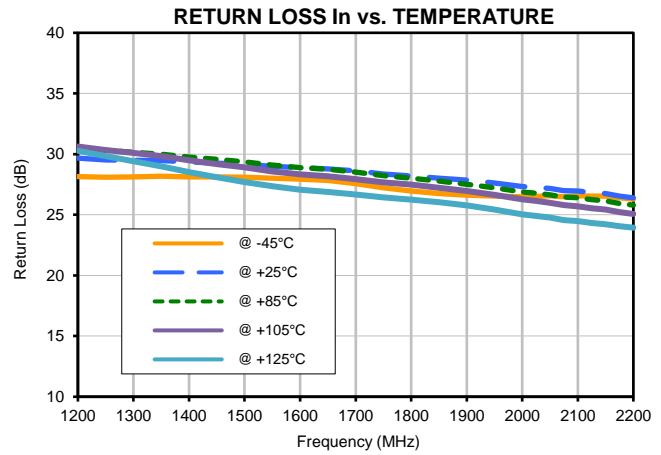

Directional Coupler

D18PA+

Typical Performance Curves

P.O. Box 350166, Brooklyn, New York 11235-0003 (718) 934-4500 • Fax (718) 332-4661 For detailed performance specs & shopping online see Mini-Circuits web site www.minicircuits.com

The Design Engineers Search Engine Provides ACTUAL Data Instantly From MINI-CIRCUITS At: www.minicircuits.com

IF/RF MICROWAVE COMPONENTS

REV. OR
D18PA+
11/16/2015
Page 2 of 2