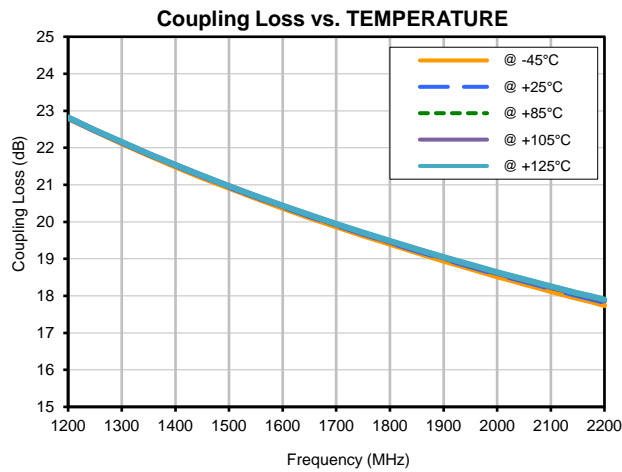

Directional Coupler

D18PA+

Typical Performance Curves

P.O. Box 350166, Brooklyn, New York 11235-0003 (718) 934-4500 • Fax (718) 332-4661 For detailed performance specs & shopping online see Mini-Circuits web site
The Design Engineers Search Engine Provides ACTUAL Data Instantly From MINI-CIRCUITS At: www.minicircuits.com

IF/RF MICROWAVE COMPONENTS

REV. OR
D18PA+
11/16/2015
Page 1 of 2