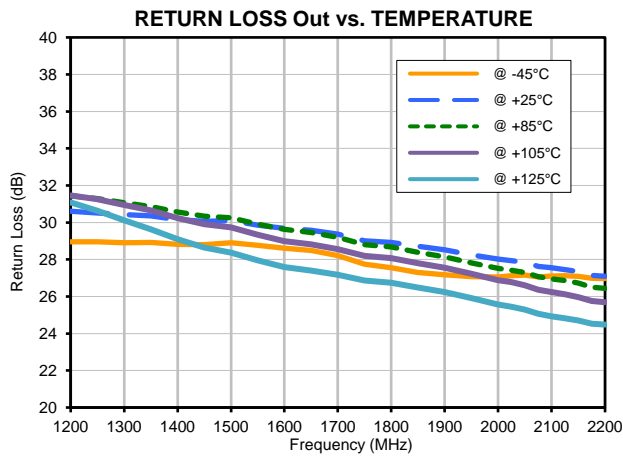

Directional Coupler

D18PA+

Typical Performance Curves

P.O. Box 350166, Brooklyn, New York 11235-0003 (718) 934-4500 • Fax (718) 332-4661 For detailed performance specs & shopping online see Mini-Circuits web site www.minicircuits.com

The Design Engineers Search Engine Provides ACTUAL Data Instantly From MINI-CIRCUITS At: www.minicircuits.com

IF/RF MICROWAVE COMPONENTS

REV. OR
D18PA+
11/16/2015
Page 2 of 2