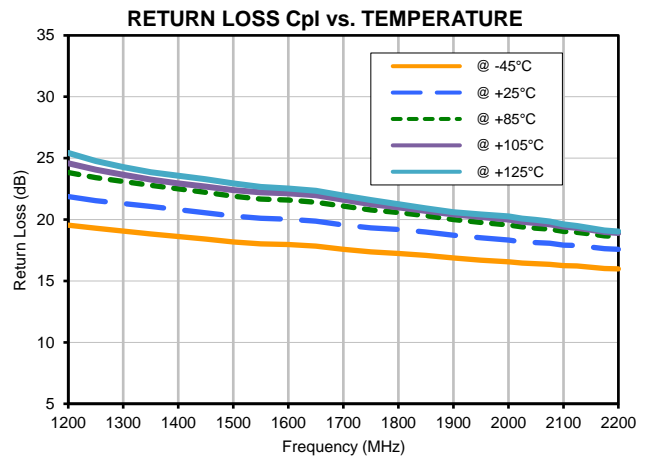

IF/RF MICROWAVE COMPONENTS

REV. OR
 D18PA+
 11/16/2015
 Page 1 of 2

Directional Coupler

D18PA+

Typical Performance Curves

P.O. Box 350166, Brooklyn, New York 11235-0003 (718) 934-4500 • Fax (718) 332-4661 For detailed performance specs & shopping online see Mini-Circuits web site www.minicircuits.com