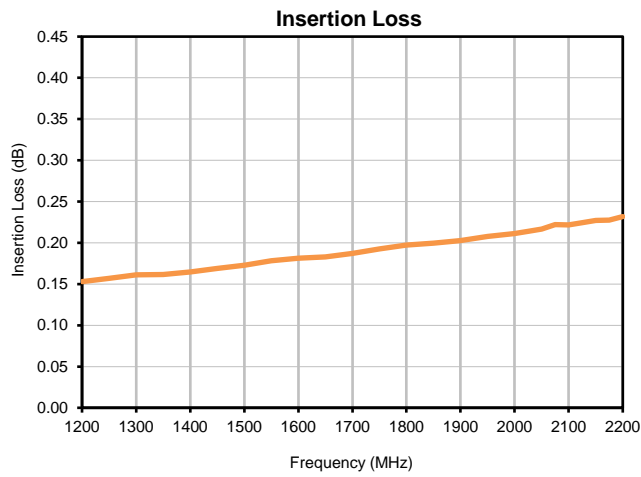

Directional Coupler

D18PA+

Typical Performance Curves

P.O. Box 350166, Brooklyn, New York 11235-0003 (718) 934-4500 • Fax (718) 332-4661 For detailed performance specs & shopping online see Mini-Circuits web site
 The Design Engineers Search Engine Provides ACTUAL Data Instantly From MINI-CIRCUITS At: www.minicircuits.com

IF/RF MICROWAVE COMPONENTS

REV. OR
 D18PA+
 11/16/2015
 Page 1 of 2

Directional Coupler

D18PA+

Typical Performance Curves

P.O. Box 350166, Brooklyn, New York 11235-0003 (718) 934-4500 • Fax (718) 332-4661 For detailed performance specs & shopping online see Mini-Circuits web site www.minicircuits.com