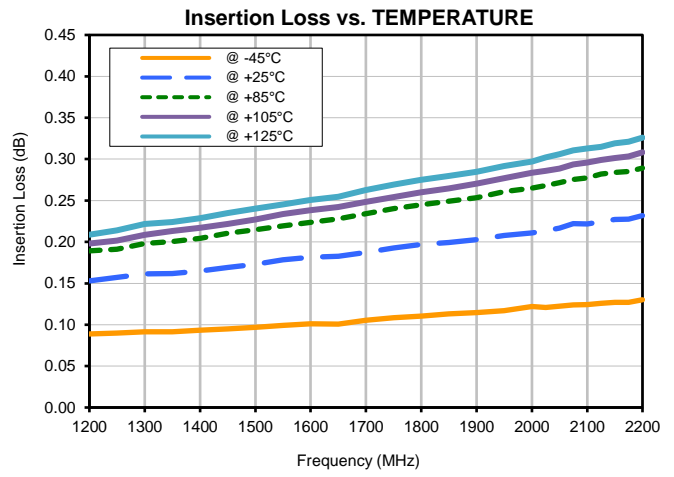

Directional Coupler

D18PA+

Typical Performance Curves

P.O. Box 350166, Brooklyn, New York 11235-0003 (718) 934-4500 • Fax (718) 332-4661 For detailed performance specs & shopping online see Mini-Circuits web site
The Design Engineers Search Engine Provides ACTUAL Data Instantly From MINI-CIRCUITS At: www.minicircuits.com

IF/RF MICROWAVE COMPONENTS

REV. OR
D18PA+
11/16/2015
Page 1 of 2