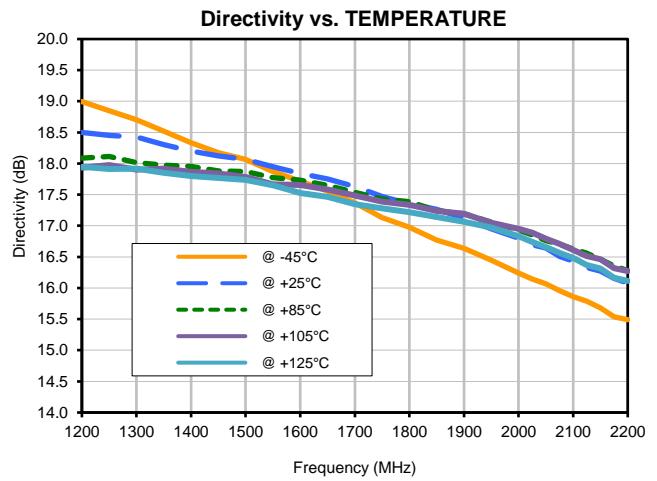

Directional Coupler

D18PA+

Typical Performance Curves

P.O. Box 350166, Brooklyn, New York 11235-0003 (718) 934-4500 • Fax (718) 332-4661 For detailed performance specs & shopping online see Mini-Circuits web site
The Design Engineers Search Engine Provides ACTUAL Data Instantly From MINI-CIRCUITS At: www.minicircuits.com

IF/RF MICROWAVE COMPONENTS

REV. OR
D18PA+
11/16/2015
Page 1 of 2