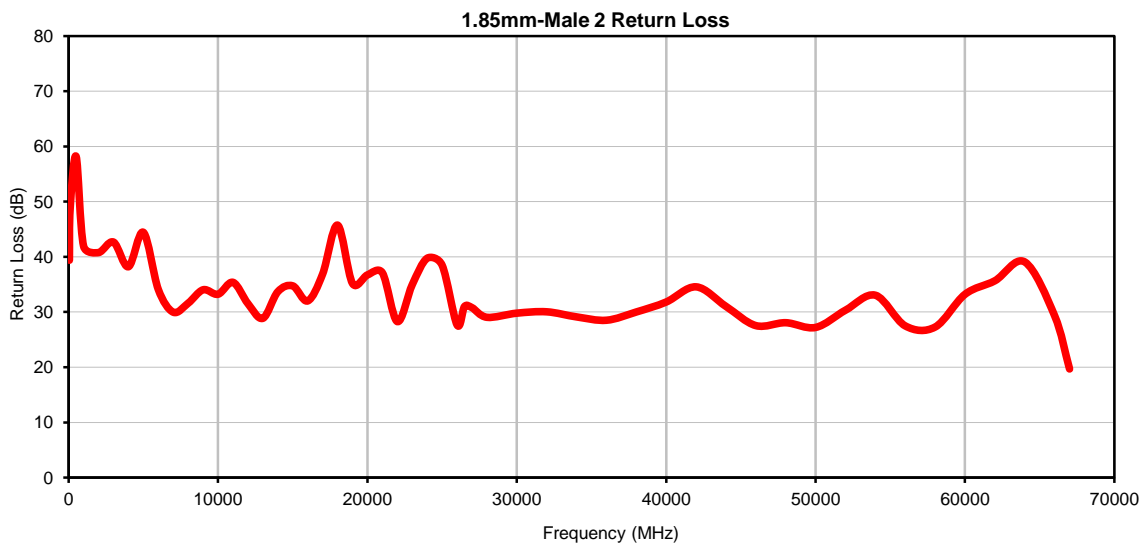

Ultra Flex Test Cable, 1.85mm-M/1.85mm-M E67-3FT-EMEM+

Typical Performance Curves

P.O. Box 350166, Brooklyn, New York 11235-0003 (718) 934-4500 • Fax (718) 332-4661 For detailed performance specs & shopping online see Mini-Circuits web site
The Design Engineers Search Engine Provides ACTUAL Data Instantly From MINI-CIRCUITS At: www.minicircuits.com