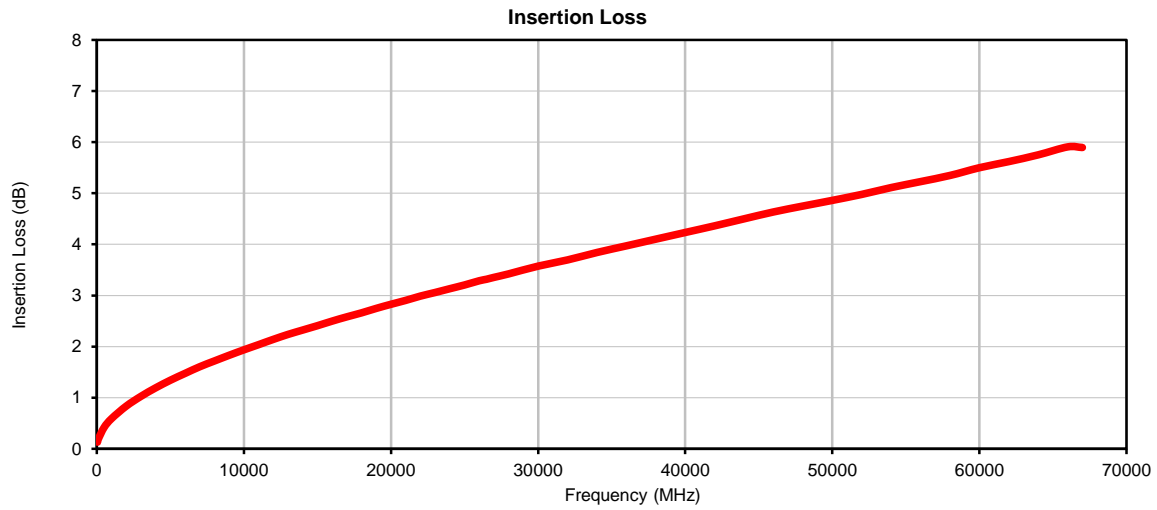

Ultra Flex Test Cable, 1.85mm-M/1.85mm-M E67-3FT-EMEM+

Typical Performance Curves

P.O. Box 350166, Brooklyn, New York 11235-0003 (718) 934-4500 • Fax (718) 332-4661 For detailed performance specs & shopping online see Mini-Circuits web site
The Design Engineers Search Engine Provides ACTUAL Data Instantly From MINI-CIRCUITS At: www.minicircuits.com