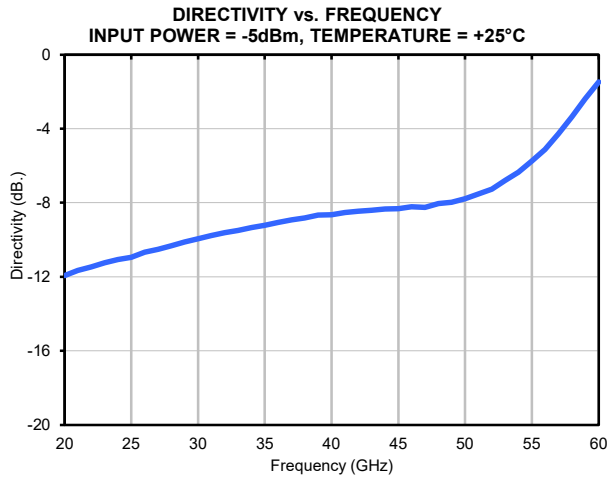

Directional Coupler

EDC14-553-D+

Typical Performance Curves

P.O. Box 350166, Brooklyn, New York 11235-0003 (718) 934-4500 • Fax (718) 332-4661 For detailed performance specs & shopping online see Mini-Circuits web site