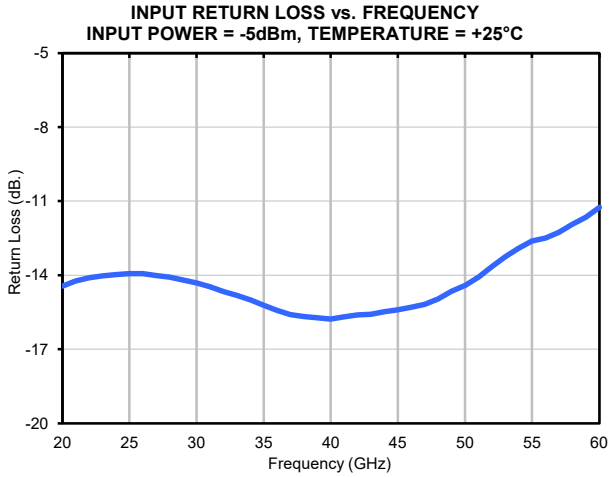

Directional Coupler

EDC14-553-D+

Typical Performance Curves

P.O. Box 350166, Brooklyn, New York 11235-0003 (718) 934-4500 • Fax (718) 332-4661 For detailed performance specs & shopping online see Mini-Circuits web site