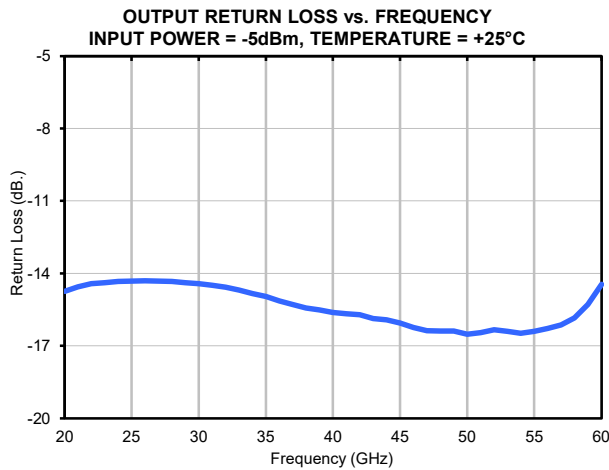

Directional Coupler

EDC14-553-D+

Typical Performance Curves

P.O. Box 350166, Brooklyn, New York 11235-0003 (718) 934-4500 • Fax (718) 332-4661 For detailed performance specs & shopping online see Mini-Circuits web site