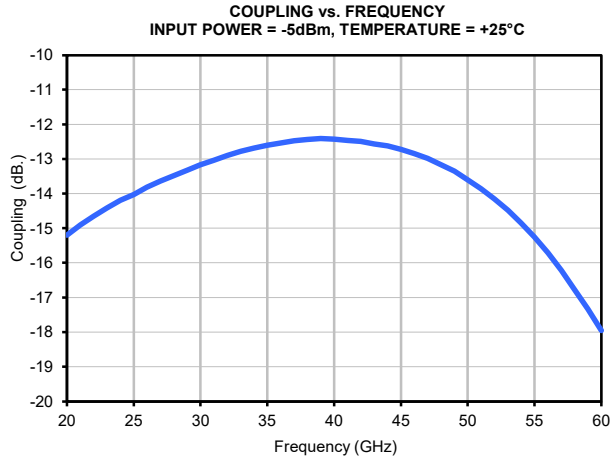

Directional Coupler

EDC14-553-D+

Typical Performance Curves

P.O. Box 350166, Brooklyn, New York 11235-0003 (718) 934-4500 • Fax (718) 332-4661 For detailed performance specs & shopping online see Mini-Circuits web site