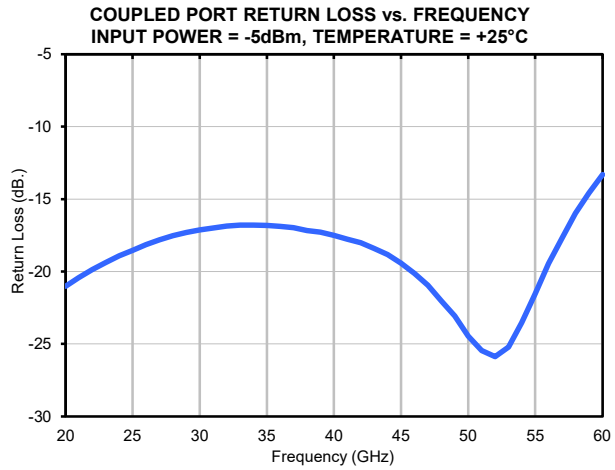

Directional Coupler

EDC14-553-D+

Typical Performance Curves

P.O. Box 350166, Brooklyn, New York 11235-0003 (718) 934-4500 • Fax (718) 332-4661 For detailed performance specs & shopping online see Mini-Circuits web site