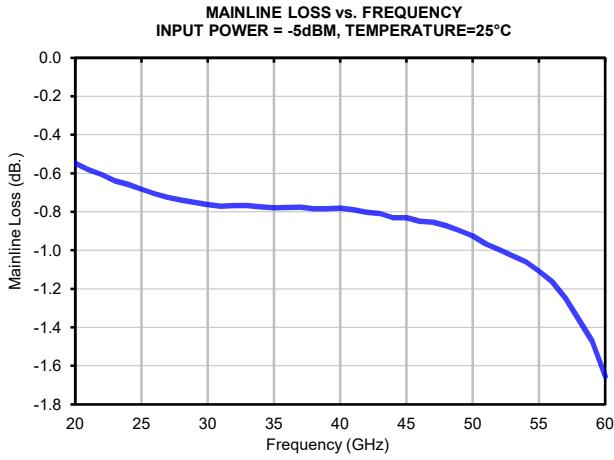

Directional Coupler

EDC14-553-D+

Typical Performance Curves

P.O. Box 350166, Brooklyn, New York 11235-0003 (718) 934-4500 • Fax (718) 332-4661 For detailed performance specs & shopping online see Mini-Circuits web site