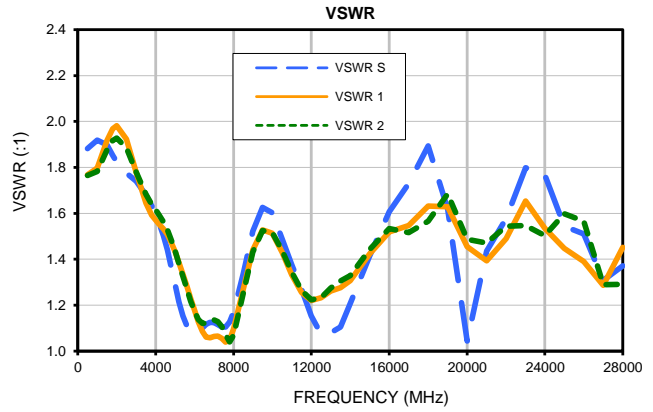

Typical Performance Curves

Full 2-Port Extension

Typical Performance Curves

Without Full 2-Port Extension