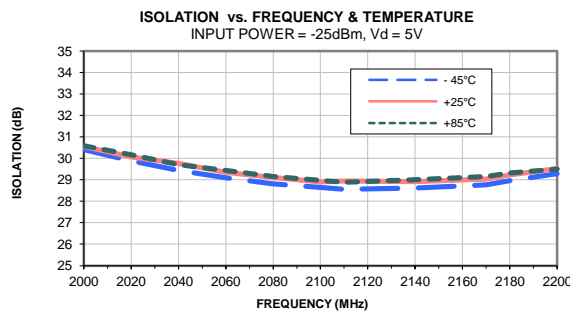

Typical Performance Curves (900 MHz Match)

Typical Performance Curves (900 MHz Match)

Typical Performance Curves (2100 MHz Match)

Typical Performance Curves (2100 MHz Match)