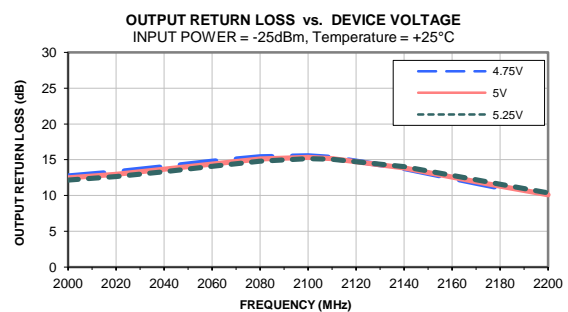

Typical Performance Curves (900 MHz Match)

Typical Performance Curves (900 MHz Match)

Typical Performance Curves (2100 MHz Match)

Typical Performance Curves (2100 MHz Match)