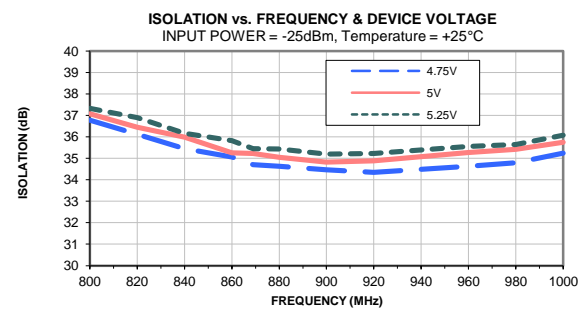

Typical Performance Curves (900 MHz Match)

Typical Performance Curves (900 MHz Match)

Typical Performance Curves (2100 MHz Match)

Typical Performance Curves (2100 MHz Match)