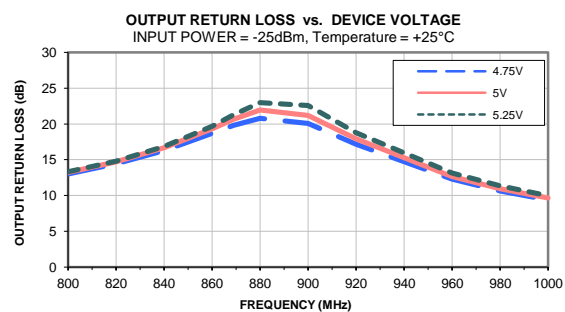

Typical Performance Curves (900 MHz Match)

Typical Performance Curves (900 MHz Match)

Typical Performance Curves (2100 MHz Match)

Typical Performance Curves (2100 MHz Match)