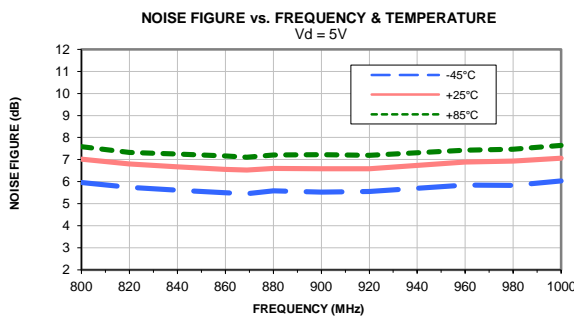

Typical Performance Curves (900 MHz Match)

Typical Performance Curves (900 MHz Match)

Typical Performance Curves (2100 MHz Match)

Typical Performance Curves (2100 MHz Match)