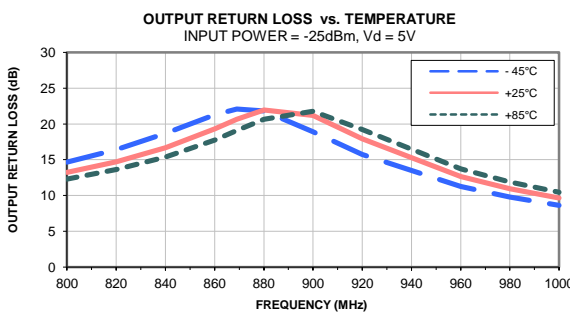

Typical Performance Curves (900 MHz Match)

Typical Performance Curves (900 MHz Match)

Typical Performance Curves (2100 MHz Match)

Typical Performance Curves (2100 MHz Match)