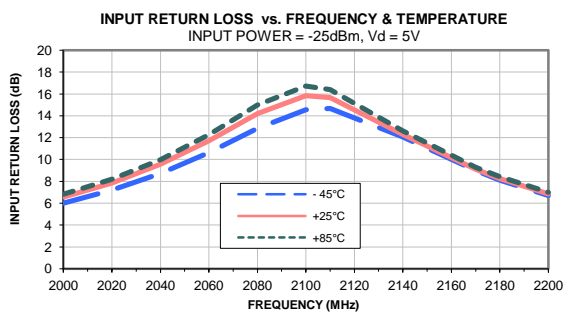

Typical Performance Curves (900 MHz Match)

Typical Performance Curves (900 MHz Match)

Typical Performance Curves (2100 MHz Match)

Typical Performance Curves (2100 MHz Match)