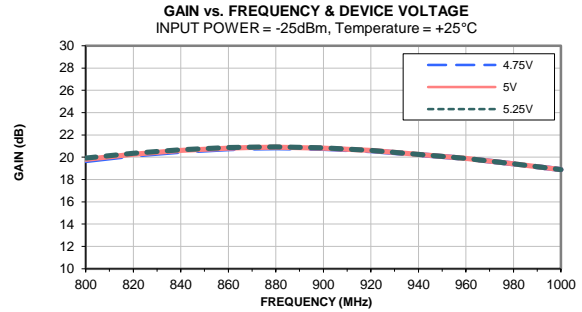

Typical Performance Curves (900 MHz Match)

Typical Performance Curves (900 MHz Match)

Typical Performance Curves (2100 MHz Match)

Typical Performance Curves (2100 MHz Match)