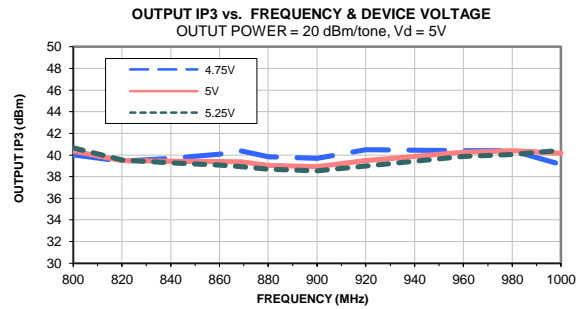

Typical Performance Curves (900 MHz Match)

Typical Performance Curves (900 MHz Match)

Typical Performance Curves (2100 MHz Match)

Typical Performance Curves (2100 MHz Match)