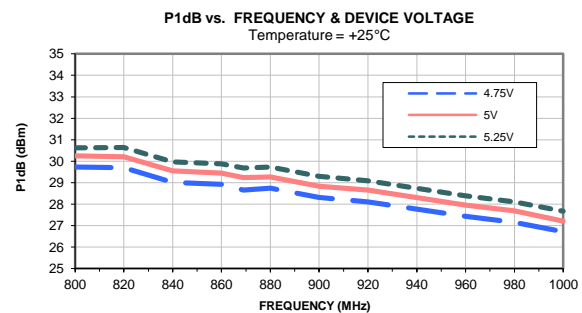

Typical Performance Curves (900 MHz Match)

Typical Performance Curves (900 MHz Match)

Typical Performance Curves (2100 MHz Match)

Typical Performance Curves (2100 MHz Match)