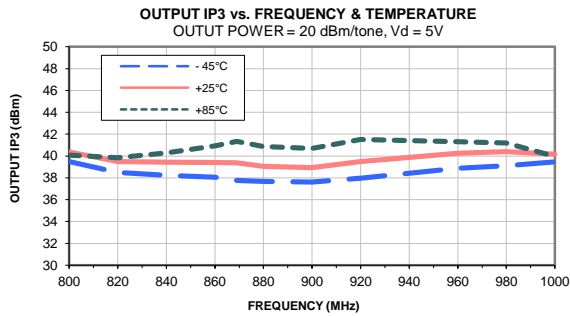

Typical Performance Curves (900 MHz Match)

Typical Performance Curves (900 MHz Match)

Typical Performance Curves (2100 MHz Match)

Typical Performance Curves (2100 MHz Match)