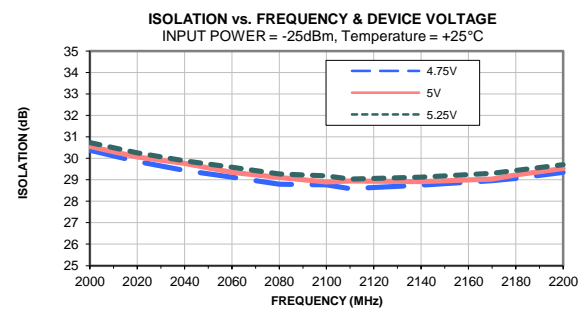

Typical Performance Curves (900 MHz Match)

Typical Performance Curves (900 MHz Match)

Typical Performance Curves (2100 MHz Match)

Typical Performance Curves (2100 MHz Match)