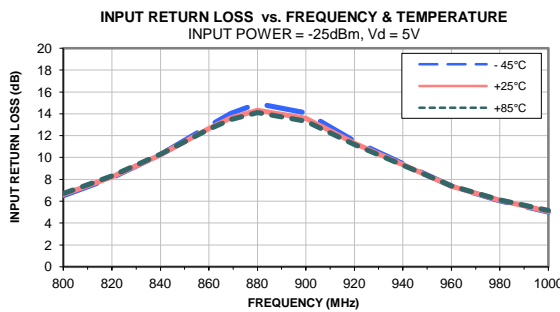

Typical Performance Curves (900 MHz Match)

Typical Performance Curves (900 MHz Match)

Typical Performance Curves (2100 MHz Match)

Typical Performance Curves (2100 MHz Match)