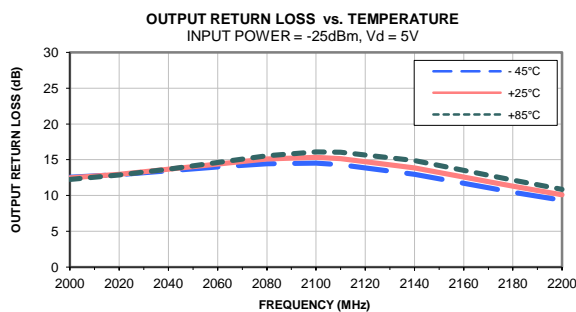

Typical Performance Curves (900 MHz Match)

Typical Performance Curves (900 MHz Match)

Typical Performance Curves (2100 MHz Match)

Typical Performance Curves (2100 MHz Match)