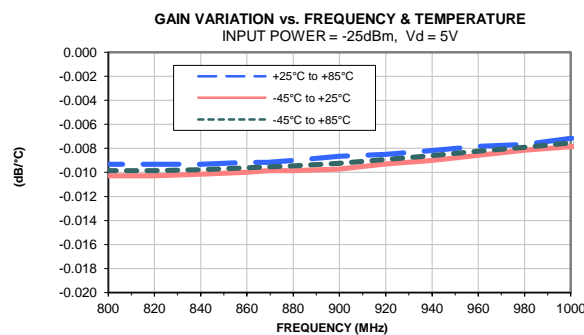

Typical Performance Curves (900 MHz Match)

Typical Performance Curves (900 MHz Match)

Typical Performance Curves (2100 MHz Match)

Typical Performance Curves (2100 MHz Match)