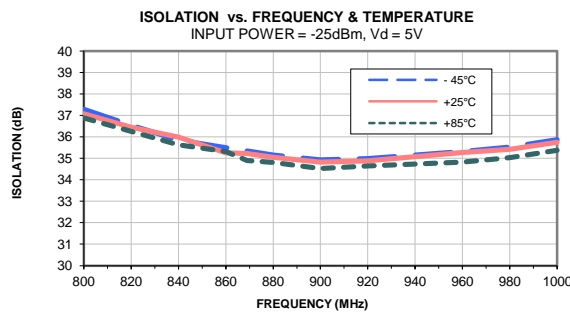

Typical Performance Curves (900 MHz Match)

Typical Performance Curves (900 MHz Match)

Typical Performance Curves (2100 MHz Match)

Typical Performance Curves (2100 MHz Match)