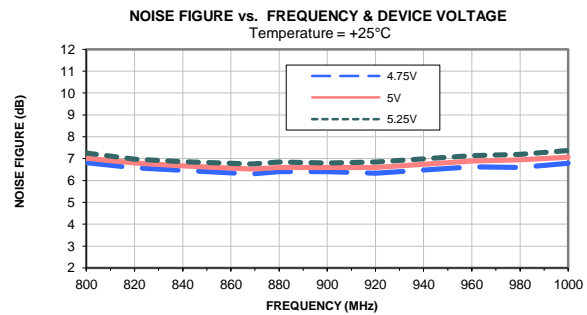

Typical Performance Curves (900 MHz Match)

Typical Performance Curves (900 MHz Match)

Typical Performance Curves (2100 MHz Match)

Typical Performance Curves (2100 MHz Match)