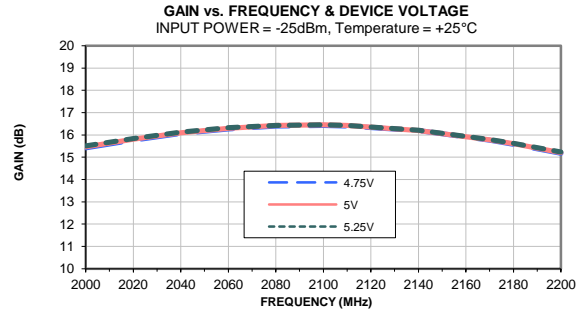

Typical Performance Curves (900 MHz Match)

Typical Performance Curves (900 MHz Match)

Typical Performance Curves (2100 MHz Match)

Typical Performance Curves (2100 MHz Match)