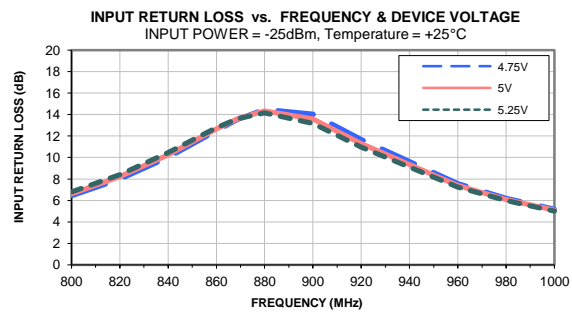

Typical Performance Curves (900 MHz Match)

Typical Performance Curves (900 MHz Match)

Typical Performance Curves (2100 MHz Match)

Typical Performance Curves (2100 MHz Match)