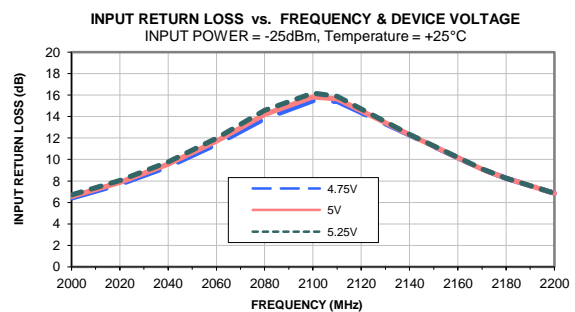

Typical Performance Curves (900 MHz Match)

Typical Performance Curves (900 MHz Match)

Typical Performance Curves (2100 MHz Match)

Typical Performance Curves (2100 MHz Match)