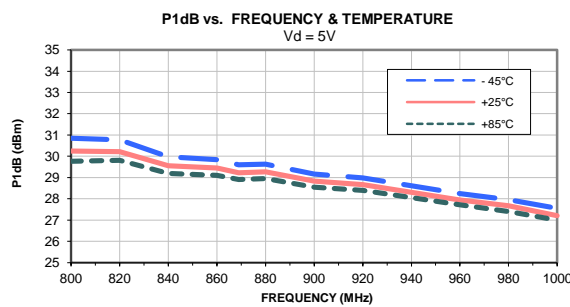

Typical Performance Curves (900 MHz Match)

Typical Performance Curves (900 MHz Match)

Typical Performance Curves (2100 MHz Match)

Typical Performance Curves (2100 MHz Match)