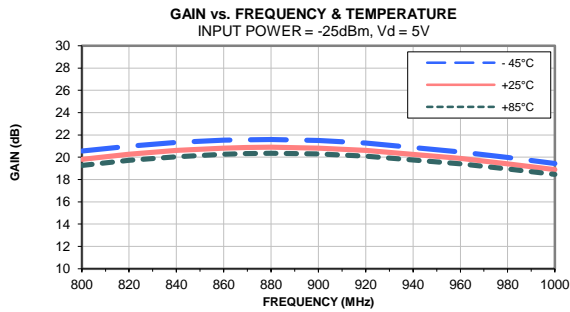

Typical Performance Curves (900 MHz Match)

Typical Performance Curves (900 MHz Match)

Typical Performance Curves (2100 MHz Match)

Typical Performance Curves (2100 MHz Match)