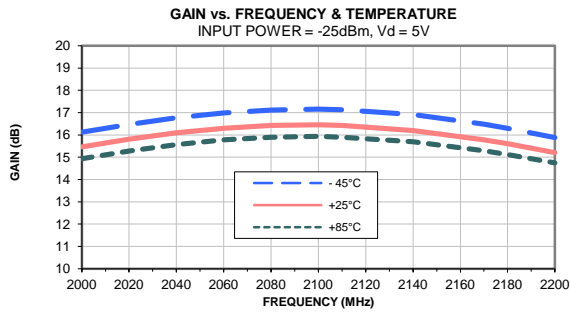

Typical Performance Curves (900 MHz Match)

Typical Performance Curves (900 MHz Match)

Typical Performance Curves (2100 MHz Match)

Typical Performance Curves (2100 MHz Match)