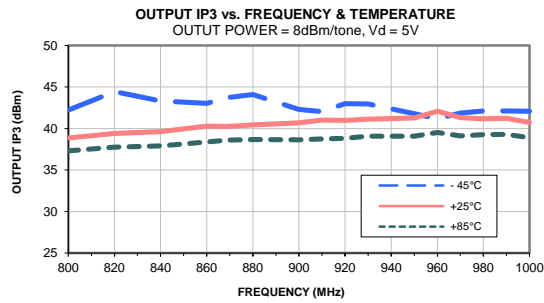

Typical Performance Curves (900 MHz Match)

Typical Performance Curves (900 MHz Match)

Typical Performance Curves (2100 MHz Match)

Typical Performance Curves (2100 MHz Match)