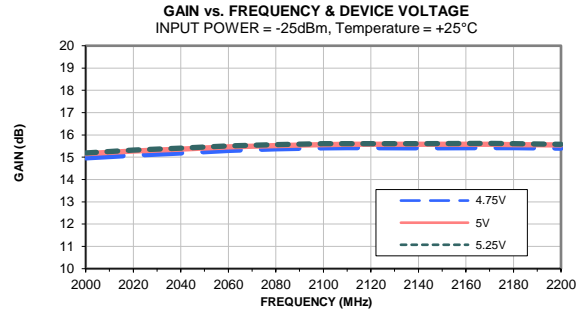

Typical Performance Curves (900 MHz Match)

Typical Performance Curves (900 MHz Match)

Typical Performance Curves (2100 MHz Match)

Typical Performance Curves (2100 MHz Match)