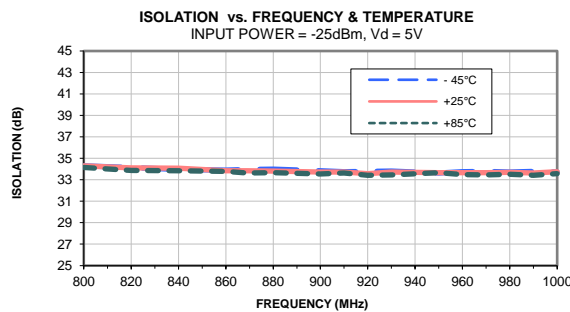

Typical Performance Curves (900 MHz Match)

Typical Performance Curves (900 MHz Match)

Typical Performance Curves (2100 MHz Match)

Typical Performance Curves (2100 MHz Match)