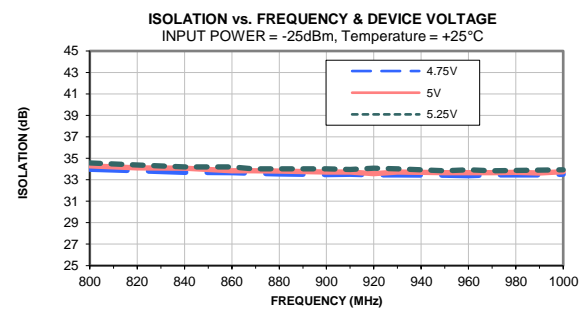

Typical Performance Curves (900 MHz Match)

Typical Performance Curves (900 MHz Match)

Typical Performance Curves (2100 MHz Match)

Typical Performance Curves (2100 MHz Match)