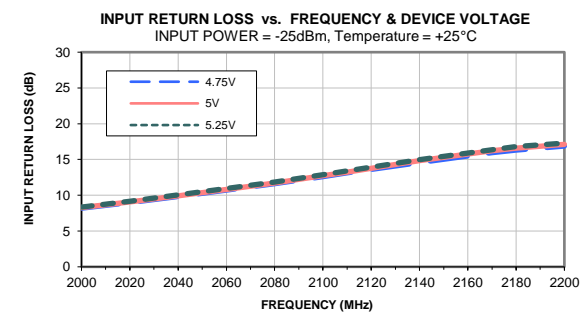

Typical Performance Curves (900 MHz Match)

Typical Performance Curves (900 MHz Match)

Typical Performance Curves (2100 MHz Match)

Typical Performance Curves (2100 MHz Match)