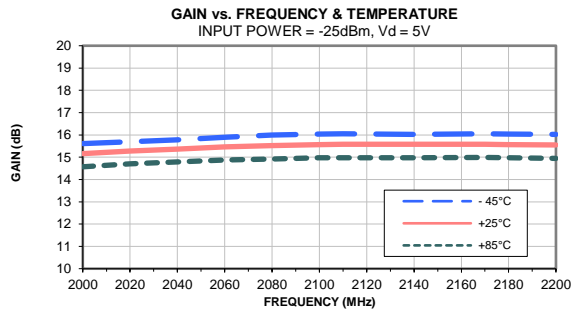

Typical Performance Curves (900 MHz Match)

Typical Performance Curves (900 MHz Match)

Typical Performance Curves (2100 MHz Match)

Typical Performance Curves (2100 MHz Match)