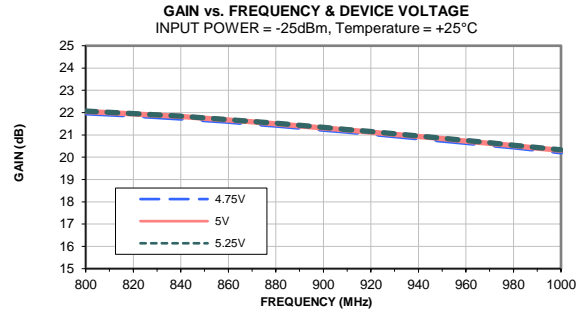

Typical Performance Curves (900 MHz Match)

Typical Performance Curves (900 MHz Match)

Typical Performance Curves (2100 MHz Match)

Typical Performance Curves (2100 MHz Match)