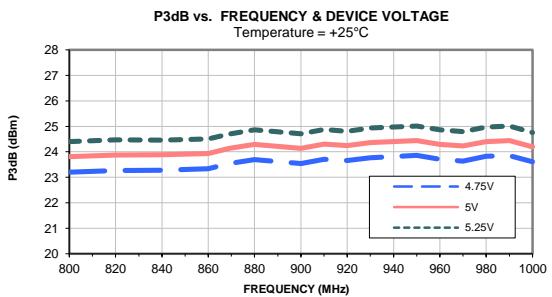

Typical Performance Curves (900 MHz Match)

Typical Performance Curves (900 MHz Match)

Typical Performance Curves (2100 MHz Match)

Typical Performance Curves (2100 MHz Match)