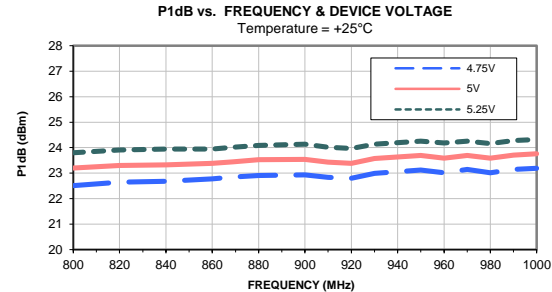

Typical Performance Curves (900 MHz Match)

Typical Performance Curves (900 MHz Match)

Typical Performance Curves (2100 MHz Match)

Typical Performance Curves (2100 MHz Match)