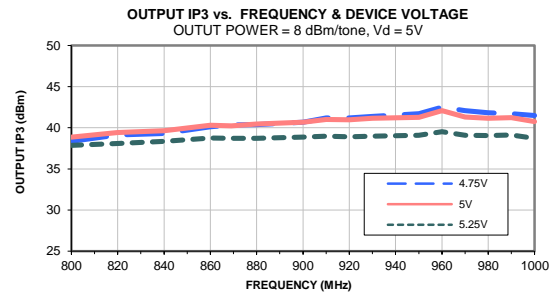

Typical Performance Curves (900 MHz Match)

Typical Performance Curves (900 MHz Match)

Typical Performance Curves (2100 MHz Match)

Typical Performance Curves (2100 MHz Match)