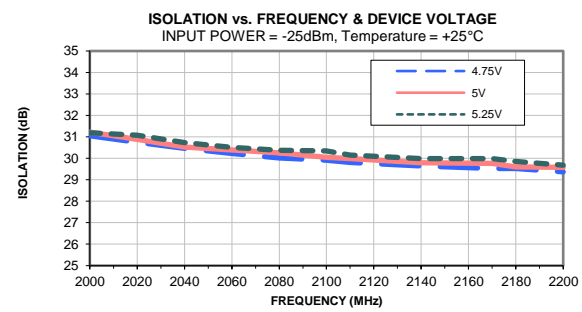

Typical Performance Curves (900 MHz Match)

Typical Performance Curves (900 MHz Match)

Typical Performance Curves (2100 MHz Match)

Typical Performance Curves (2100 MHz Match)