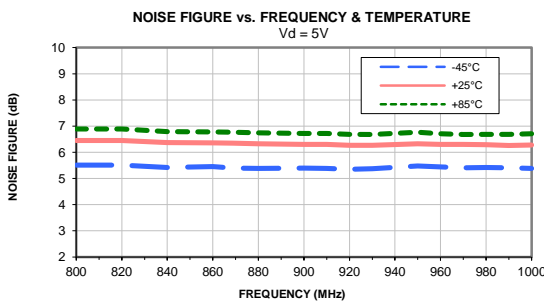

Typical Performance Curves (900 MHz Match)

Typical Performance Curves (900 MHz Match)

Typical Performance Curves (2100 MHz Match)

Typical Performance Curves (2100 MHz Match)