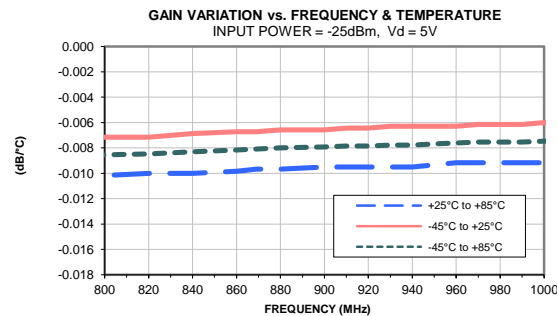

Typical Performance Curves (900 MHz Match)

Typical Performance Curves (900 MHz Match)

Typical Performance Curves (2100 MHz Match)

Typical Performance Curves (2100 MHz Match)