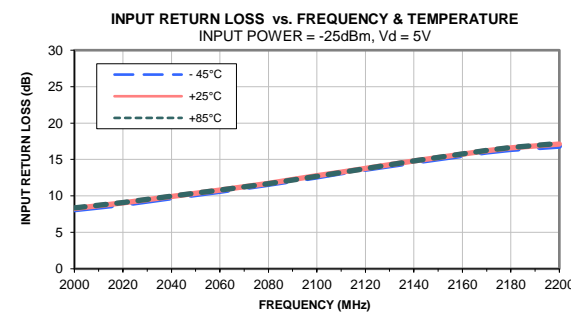

Typical Performance Curves (900 MHz Match)

Typical Performance Curves (900 MHz Match)

Typical Performance Curves (2100 MHz Match)

Typical Performance Curves (2100 MHz Match)