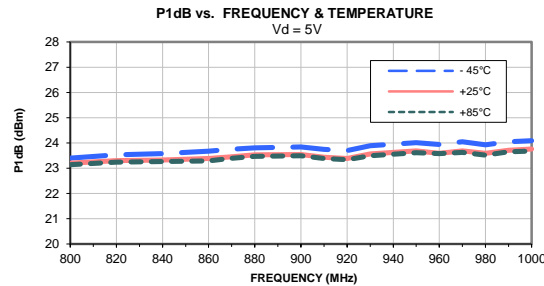

Typical Performance Curves (900 MHz Match)

Typical Performance Curves (900 MHz Match)

Typical Performance Curves (2100 MHz Match)

Typical Performance Curves (2100 MHz Match)