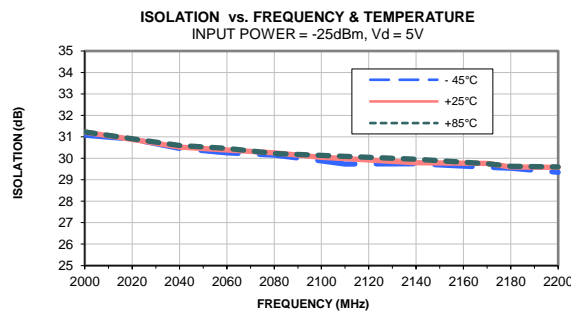

Typical Performance Curves (900 MHz Match)

Typical Performance Curves (900 MHz Match)

Typical Performance Curves (2100 MHz Match)

Typical Performance Curves (2100 MHz Match)