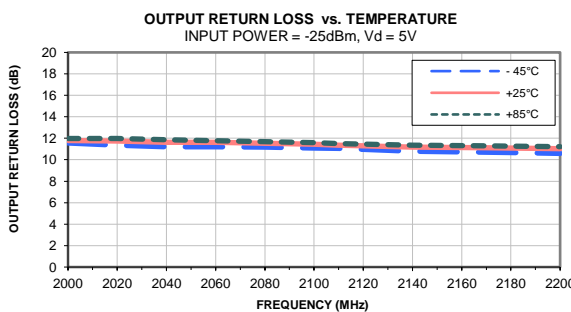

Typical Performance Curves (900 MHz Match)

Typical Performance Curves (900 MHz Match)

Typical Performance Curves (2100 MHz Match)

Typical Performance Curves (2100 MHz Match)