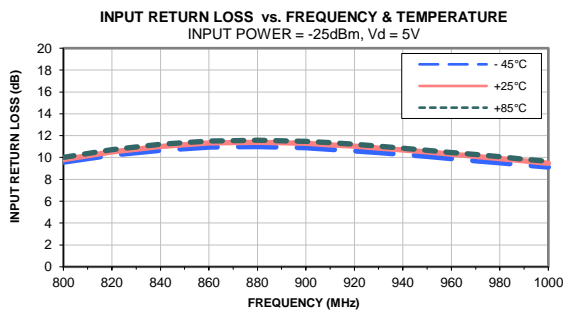

Typical Performance Curves (900 MHz Match)

Typical Performance Curves (900 MHz Match)

Typical Performance Curves (2100 MHz Match)

Typical Performance Curves (2100 MHz Match)