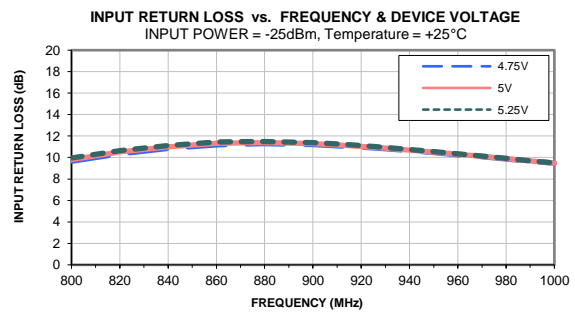

Typical Performance Curves (900 MHz Match)

Typical Performance Curves (900 MHz Match)

Typical Performance Curves (2100 MHz Match)

Typical Performance Curves (2100 MHz Match)