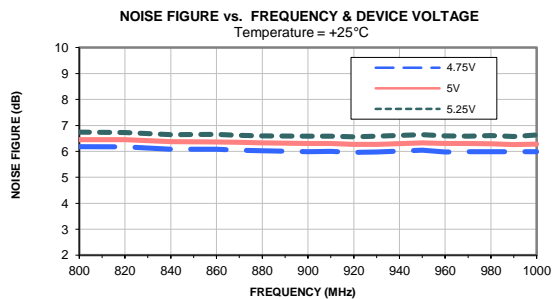

Typical Performance Curves (900 MHz Match)

Typical Performance Curves (900 MHz Match)

Typical Performance Curves (2100 MHz Match)

Typical Performance Curves (2100 MHz Match)