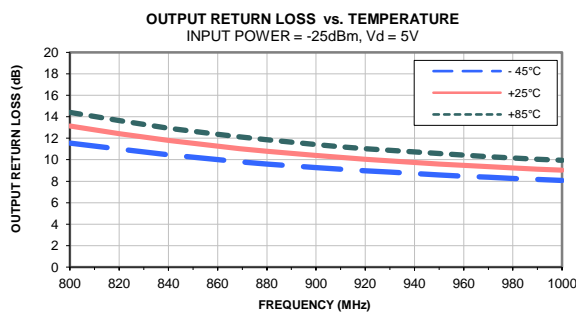

Typical Performance Curves (900 MHz Match)

Typical Performance Curves (900 MHz Match)

Typical Performance Curves (2100 MHz Match)

Typical Performance Curves (2100 MHz Match)