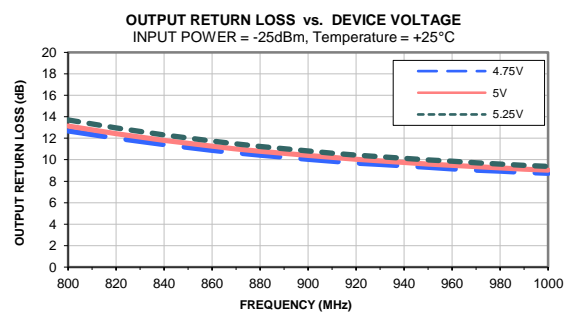

Typical Performance Curves (900 MHz Match)

Typical Performance Curves (900 MHz Match)

Typical Performance Curves (2100 MHz Match)

Typical Performance Curves (2100 MHz Match)