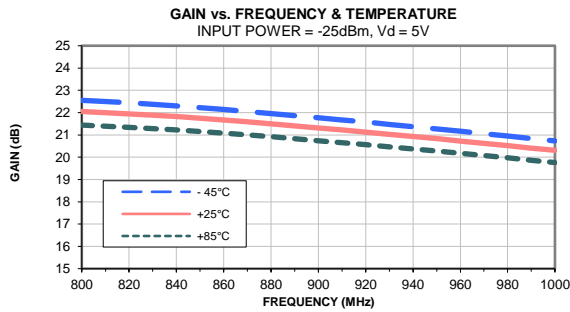

Typical Performance Curves (900 MHz Match)

Typical Performance Curves (900 MHz Match)

Typical Performance Curves (2100 MHz Match)

Typical Performance Curves (2100 MHz Match)