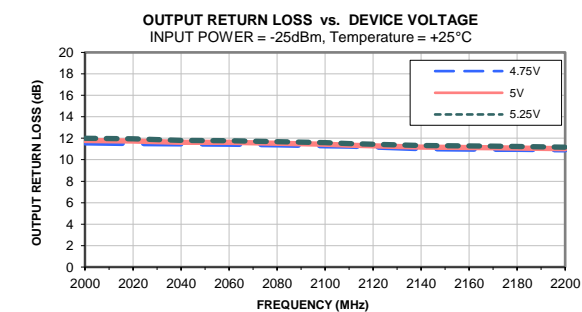

Typical Performance Curves (900 MHz Match)

Typical Performance Curves (900 MHz Match)

Typical Performance Curves (2100 MHz Match)

Typical Performance Curves (2100 MHz Match)