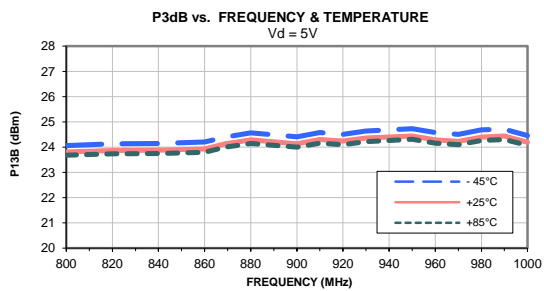

Typical Performance Curves (900 MHz Match)

Typical Performance Curves (900 MHz Match)

Typical Performance Curves (2100 MHz Match)

Typical Performance Curves (2100 MHz Match)