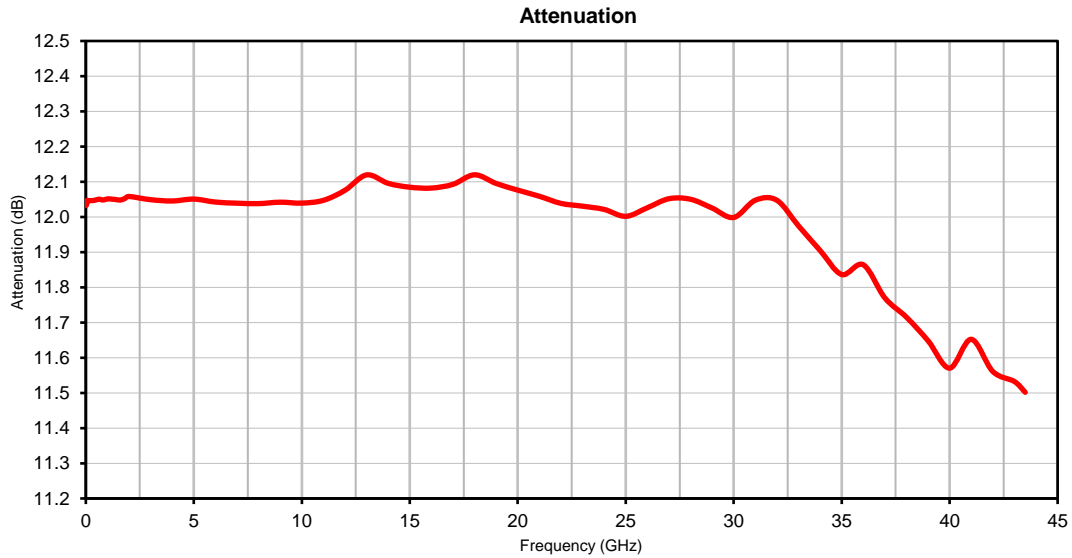

Fixed Attenuator Die

Typical Performance Curves

KAT-12-DG+

P.O. Box 350166, Brooklyn, New York 11235-0003 (718) 934-4500 • Fax (718) 332-4661 For detailed performance specs & shopping online see Mini-Circuits web site
The Design Engineers Search Engine Provides ACTUAL Data Instantly From MINI-CIRCUITS At: www.minicircuits.com