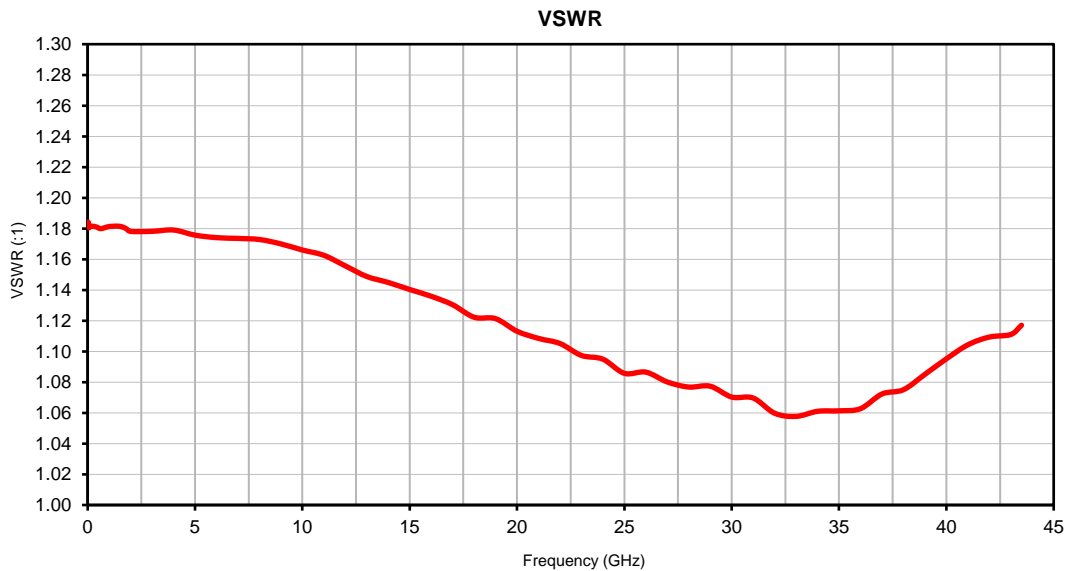

Fixed Attenuator Die

Typical Performance Curves

KAT-12-DG+

P.O. Box 350166, Brooklyn, New York 11235-0003 (718) 934-4500 • Fax (718) 332-4661 For detailed performance specs & shopping online see Mini-Circuits web site
The Design Engineers Search Engine Provides ACTUAL Data Instantly From MINI-CIRCUITS At: www.minicircuits.com