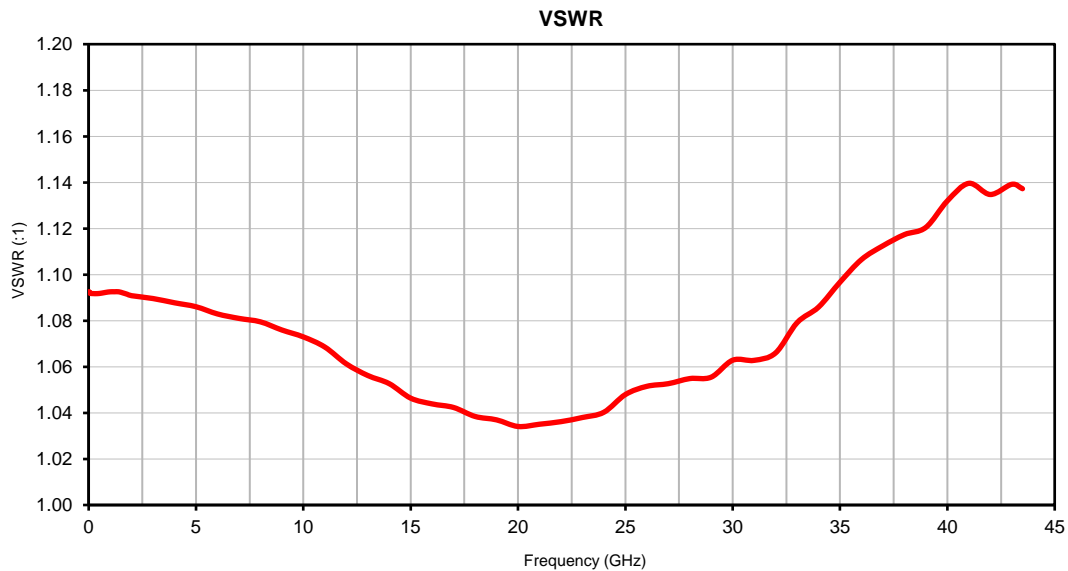

Fixed Attenuator Die

Typical Performance Curves

KAT-2-D+

P.O. Box 350166, Brooklyn, New York 11235-0003 (718) 934-4500 • Fax (718) 332-4661 For detailed performance specs & shopping online see Mini-Circuits web site
The Design Engineers Search Engine Provides ACTUAL Data Instantly From MINI-CIRCUITS At: www.minicircuits.com