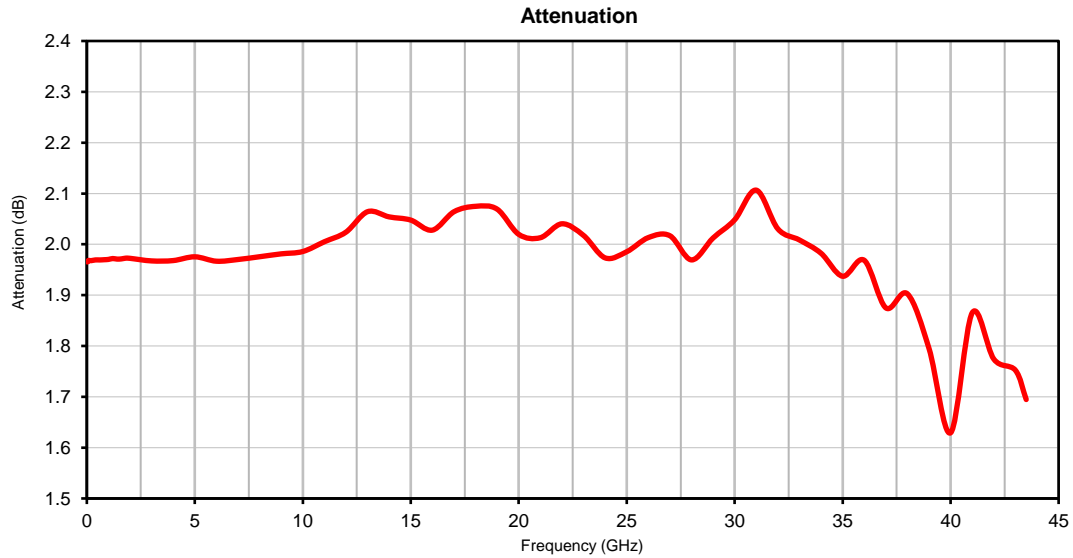

Fixed Attenuator Die

Typical Performance Curves

KAT-2-D+

P.O. Box 350166, Brooklyn, New York 11235-0003 (718) 934-4500 • Fax (718) 332-4661 For detailed performance specs & shopping online see Mini-Circuits web site
The Design Engineers Search Engine Provides ACTUAL Data Instantly From MINI-CIRCUITS At: www.minicircuits.com