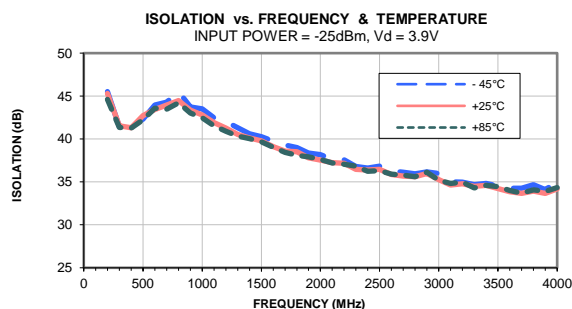

Typical Performance Curves

P.O. Box 350166, Brooklyn, New York 11235-0003 • Fax (718) 934-4500 • Fax (718) 332-4661 For detailed performance specs & shopping online see Mini-Circuits web site
The Design Engineers Search Engine Provides ACTUAL Data Instantly From MINI-CIRCUITS At: www.minicircuits.com

IF/RF MICROWAVE COMPONENTS

Typical Performance Curves