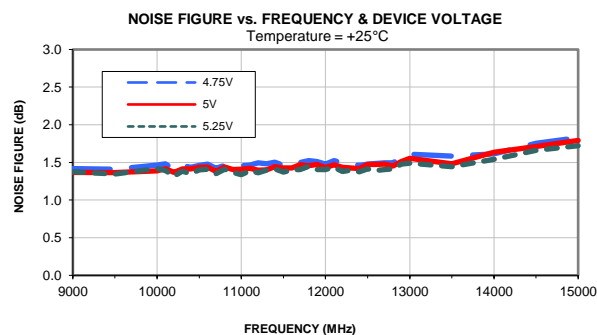

Typical Performance Curves

Note: Test data of Die packaged in industry standard 2x2 MCLP package

Typical Performance Curves

Note: Test data of Die packaged in industry standard 2x2 MCLP package