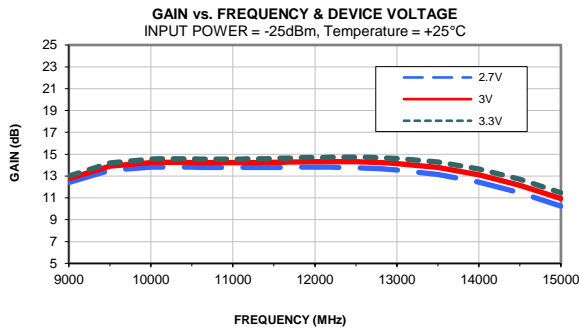

Typical Performance Curves

Note: Test data of Die packaged in industry standard 2x2 MCLP package

Typical Performance Curves

Note: Test data of Die packaged in industry standard 2x2 MCLP package