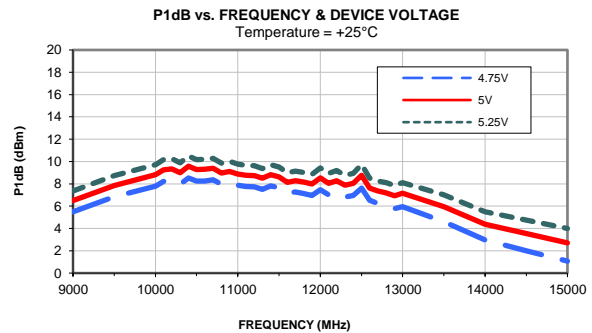

Typical Performance Curves

Note: Test data of Die packaged in industry standard 2x2 MCLP package

Typical Performance Curves

Note: Test data of Die packaged in industry standard 2x2 MCLP package