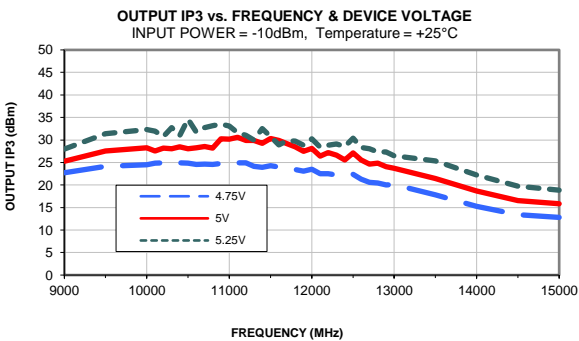

Typical Performance Curves

Note: Test data of Die packaged in industry standard 2x2 MCLP package

Typical Performance Curves

Note: Test data of Die packaged in industry standard 2x2 MCLP package