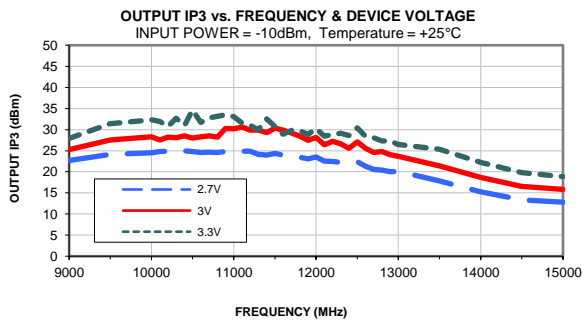

Typical Performance Curves

Note: Test data of Die packaged in industry standard 2x2 MCLP package

Typical Performance Curves

Note: Test data of Die packaged in industry standard 2x2 MCLP package