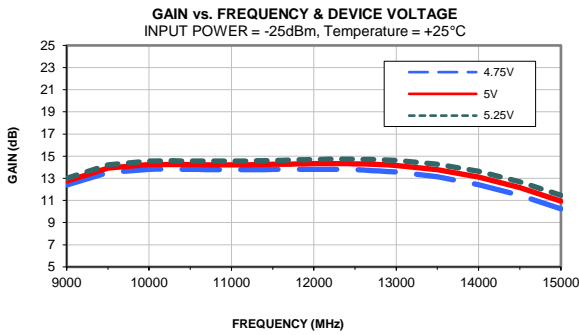

Typical Performance Curves

Note: Test data of Die packaged in industry standard 2x2 MCLP package

Typical Performance Curves

Note: Test data of Die packaged in industry standard 2x2 MCLP package