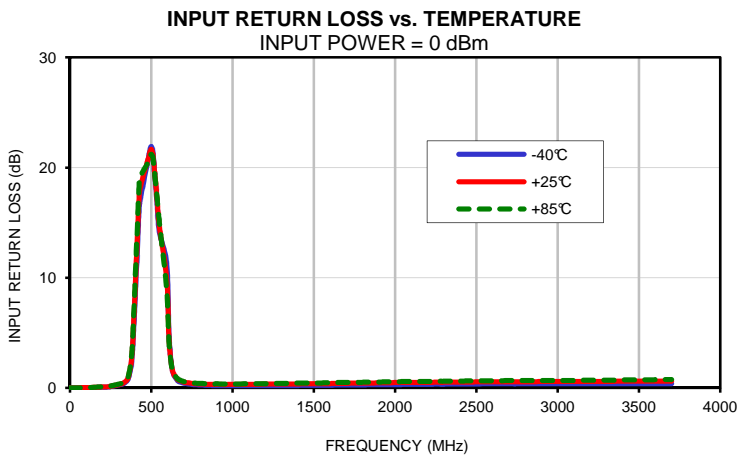

Typical Performance Curves

Band Pass Filter

RBPF-485+

Typical Performance Curves