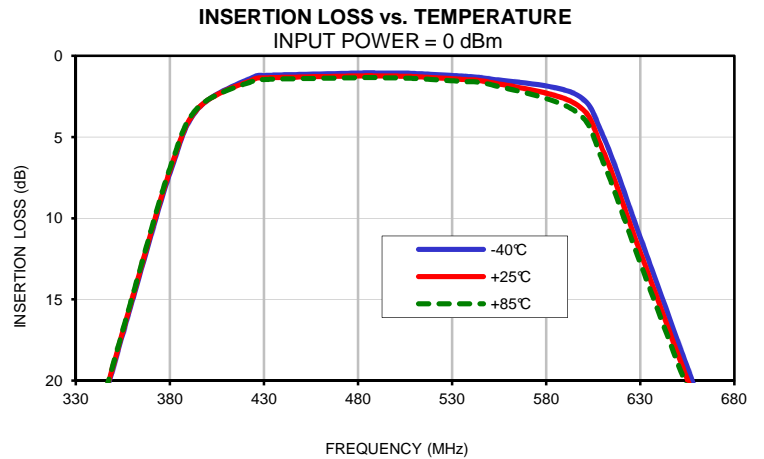

Typical Performance Curves

Band Pass Filter

RBPF-485+

Typical Performance Curves