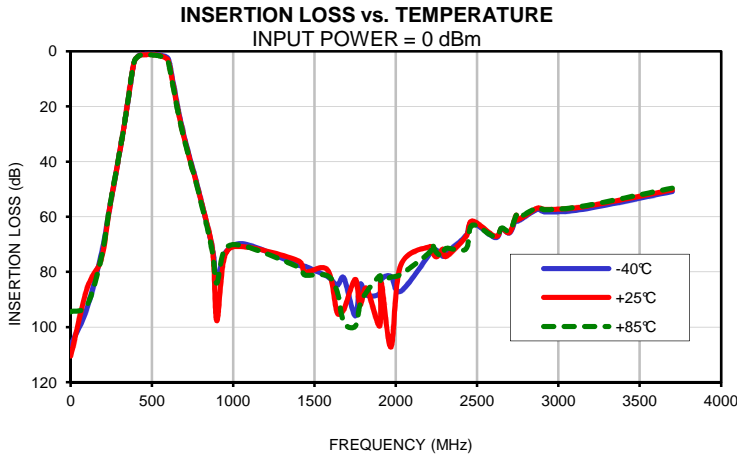

Typical Performance Curves

Band Pass Filter

RBPF-485+

Typical Performance Curves