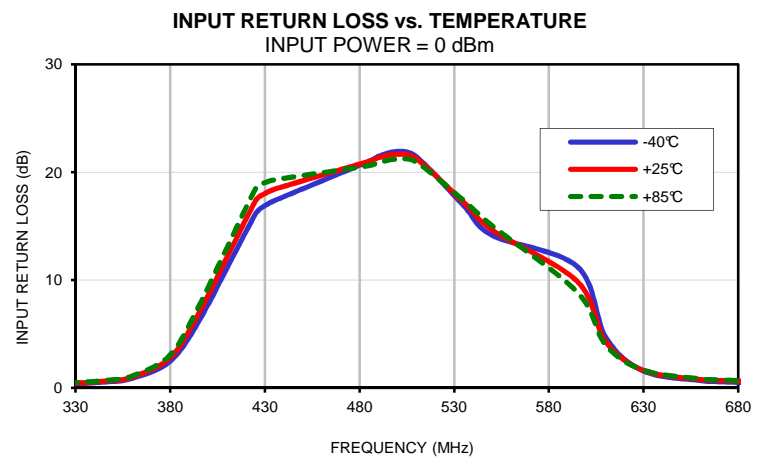

Typical Performance Curves

Band Pass Filter

RBPF-485+

Typical Performance Curves