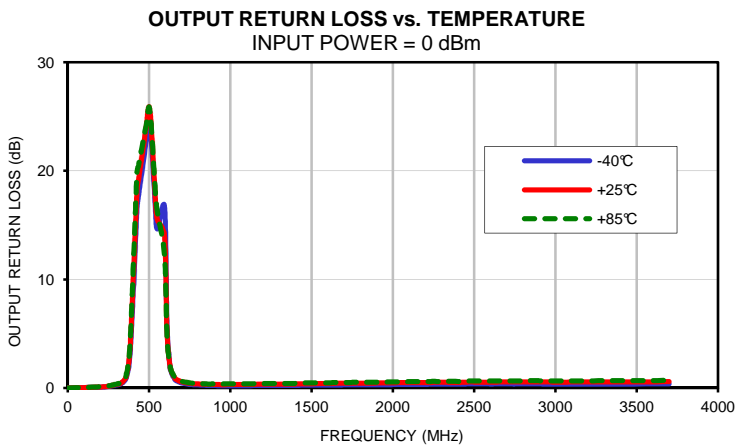

Typical Performance Curves

Band Pass Filter

RBPF-485+

Typical Performance Curves