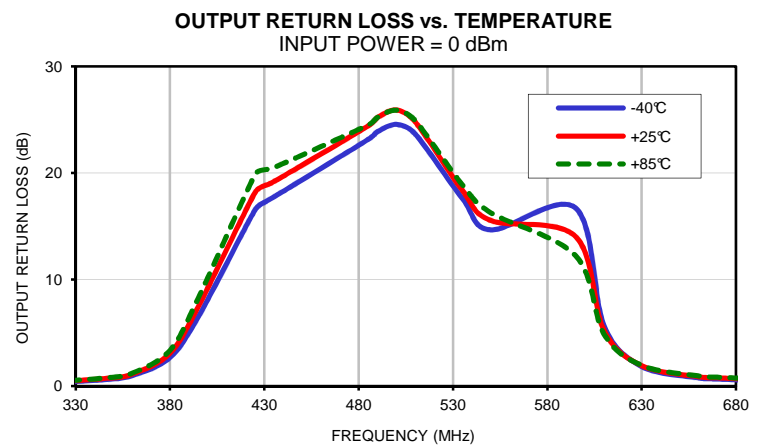

Typical Performance Curves

Band Pass Filter

RBPF-485+

Typical Performance Curves