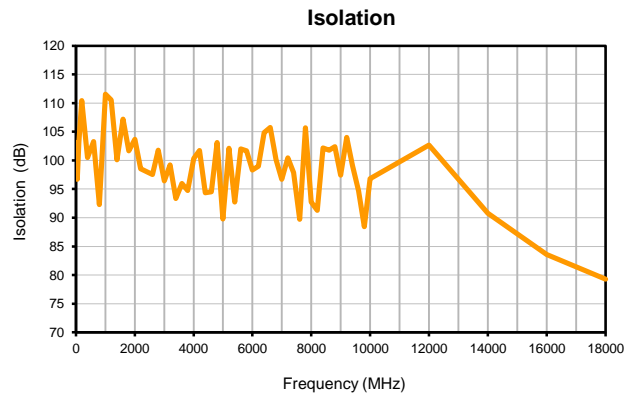

Xtra Long Life USB/ETHERNET RF SP4T SWITCH A

RC-2SP4T-A18

Typical Performance Curves

Xtra Long Life USB/ETHERNET RF SP4T SWITCH B

RC-2SP4T-A18

Typical Performance Curves