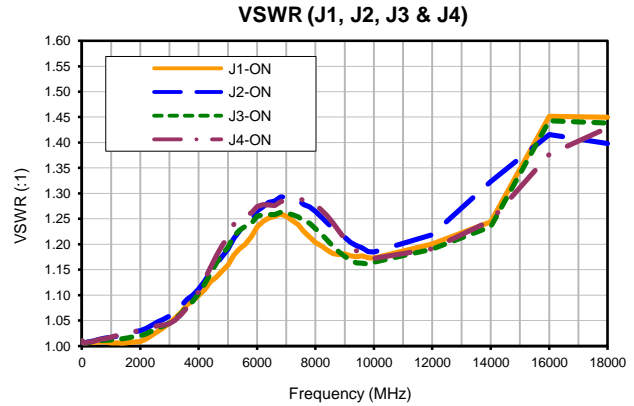

Xtra Long Life USB/ETHERNET RF SP4T SWITCH A

RC-2SP4T-A18

Typical Performance Curves

Xtra Long Life USB/ETHERNET RF SP4T SWITCH B

RC-2SP4T-A18

Typical Performance Curves