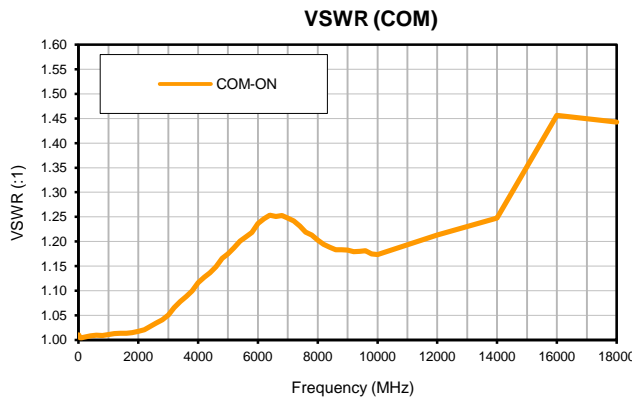

Xtra Long Life USB/ETHERNET RF SP4T SWITCH A

RC-2SP4T-A18

Typical Performance Curves

Xtra Long Life USB/ETHERNET RF SP4T SWITCH B

RC-2SP4T-A18

Typical Performance Curves