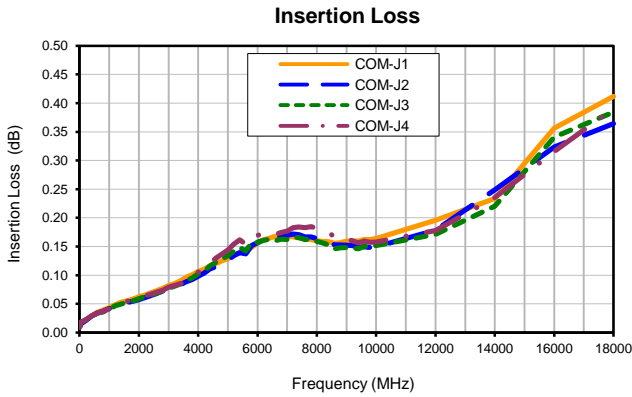

Xtra Long Life USB/ETHERNET RF SP4T SWITCH A

RC-2SP4T-A18

Typical Performance Curves

Xtra Long Life USB/ETHERNET RF SP4T SWITCH B

RC-2SP4T-A18

Typical Performance Curves