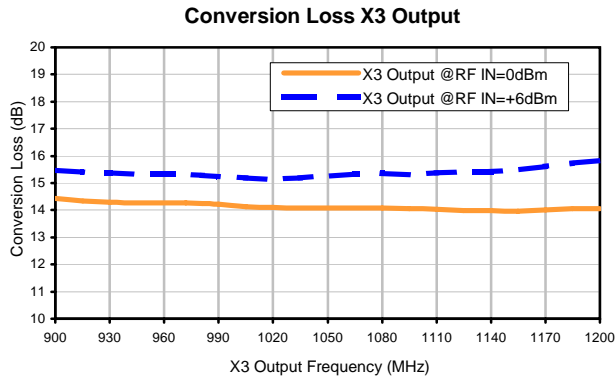

Frequency Multiplier (Tripler)

RMK-3-122+

Typical Performance Curves

P.O. Box 350166, Brooklyn, New York 11235-0003 (718) 934-4500 Fax (718) 332-4661 For detailed performance specs & shopping online see Mini-Circuits web site