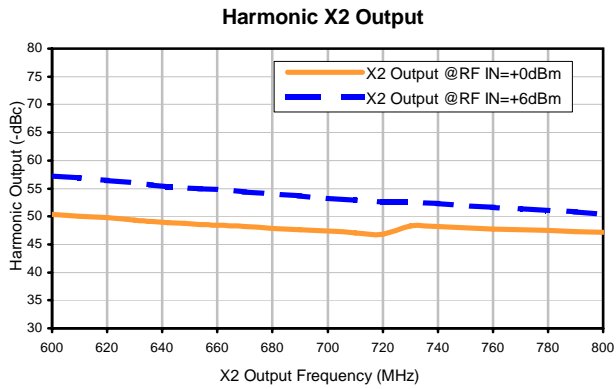

Frequency Multiplier (Tripler)

RMK-3-122+

Typical Performance Curves

P.O. Box 350166, Brooklyn, New York 11235-0003 (718) 934-4500 Fax (718) 332-4661 For detailed performance specs & shopping online see Mini-Circuits web site