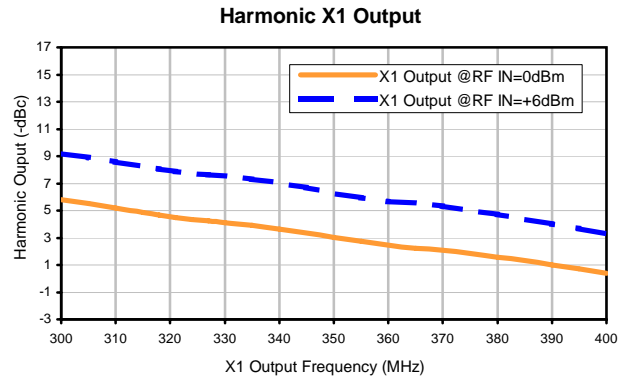

Frequency Multiplier (Tripler)

RMK-3-122+

Typical Performance Curves

P.O. Box 350166, Brooklyn, New York 11235-0003 (718) 934-4500 Fax (718) 332-4661 For detailed performance specs & shopping online see Mini-Circuits web site