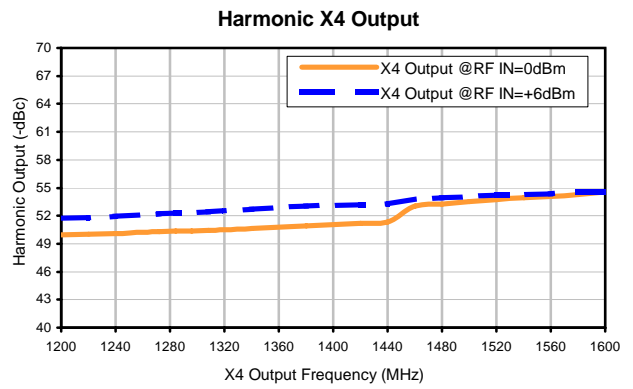

Frequency Multiplier (Tripler)

RMK-3-122+

Typical Performance Curves

P.O. Box 350166, Brooklyn, New York 11235-0003 (718) 934-4500 Fax (718) 332-4661 For detailed performance specs & shopping online see Mini-Circuits web site