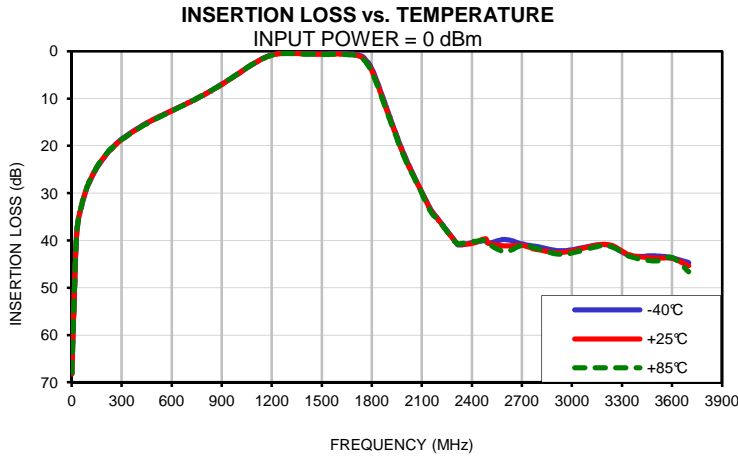

Typical Performance Curves

Band Pass Filter

SXBP-1500+

Typical Performance Curves