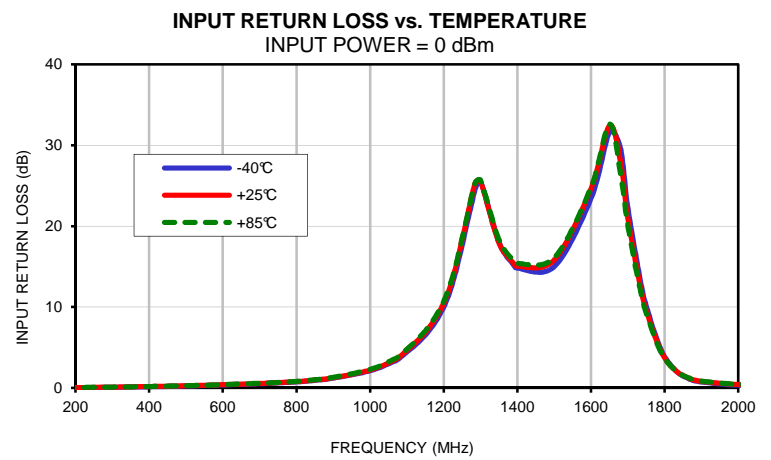

Typical Performance Curves

Band Pass Filter

SXBP-1500+

Typical Performance Curves