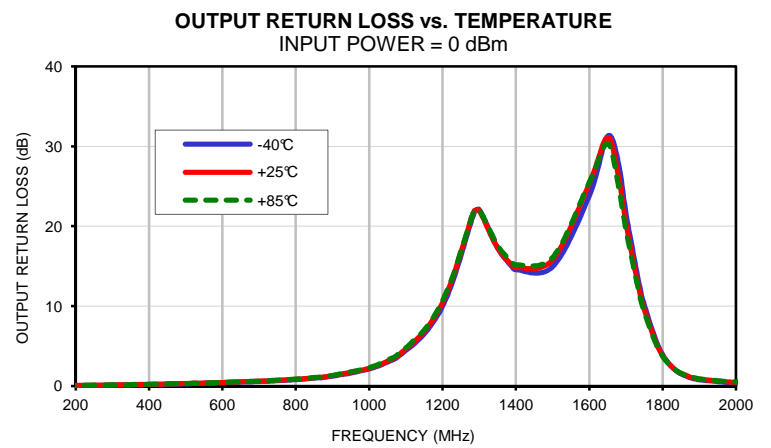

Typical Performance Curves

Band Pass Filter

SXBP-1500+

Typical Performance Curves