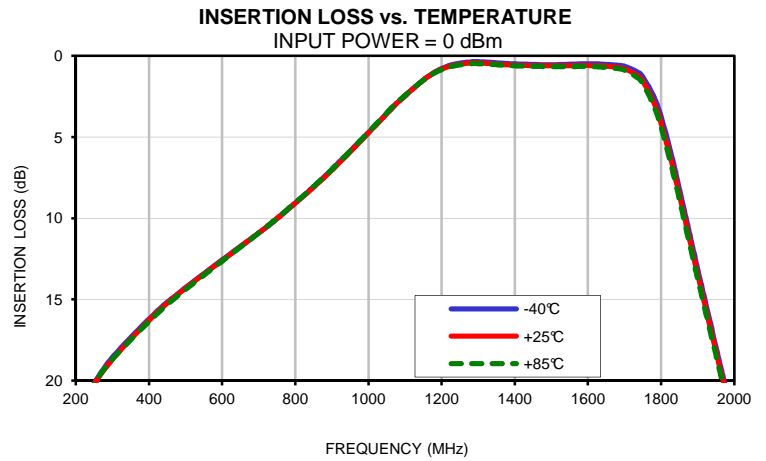

Typical Performance Curves

Band Pass Filter

SXBP-1500+

Typical Performance Curves