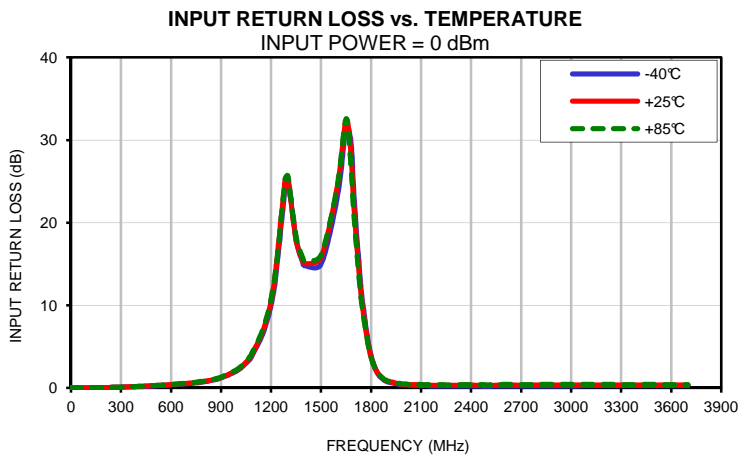

Typical Performance Curves

Band Pass Filter

SXBP-1500+

Typical Performance Curves