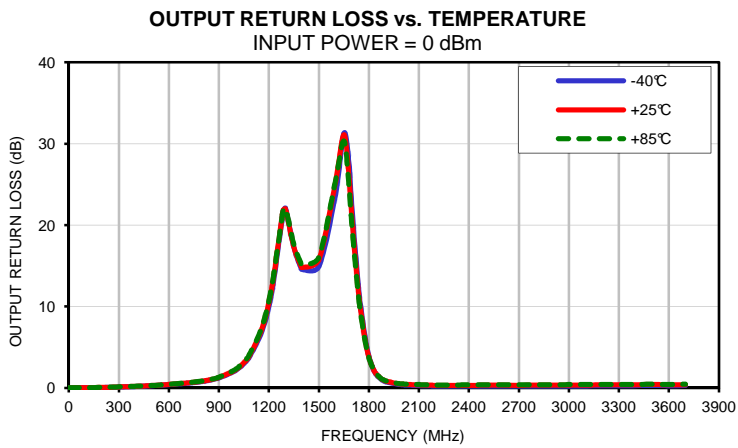

Typical Performance Curves

Band Pass Filter

SXBP-1500+

Typical Performance Curves