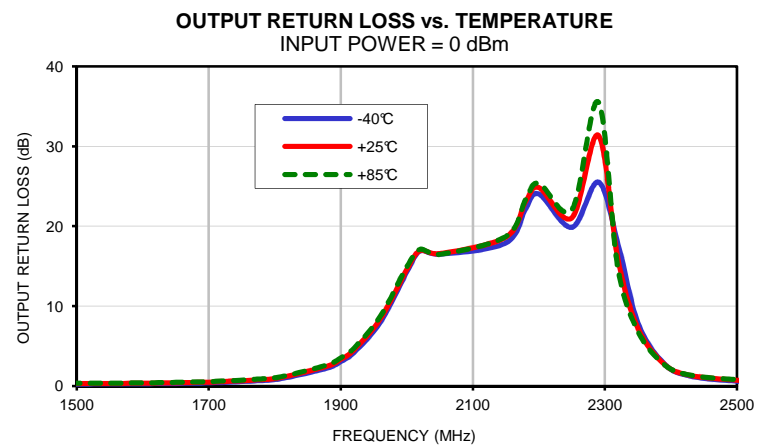

Typical Performance Curves

Band Pass Filter

SXBP-2150+

Typical Performance Curves