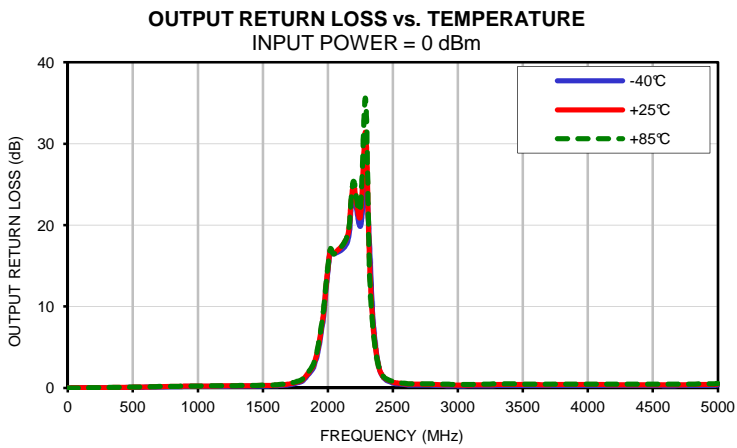

Typical Performance Curves

Band Pass Filter

SXBP-2150+

Typical Performance Curves