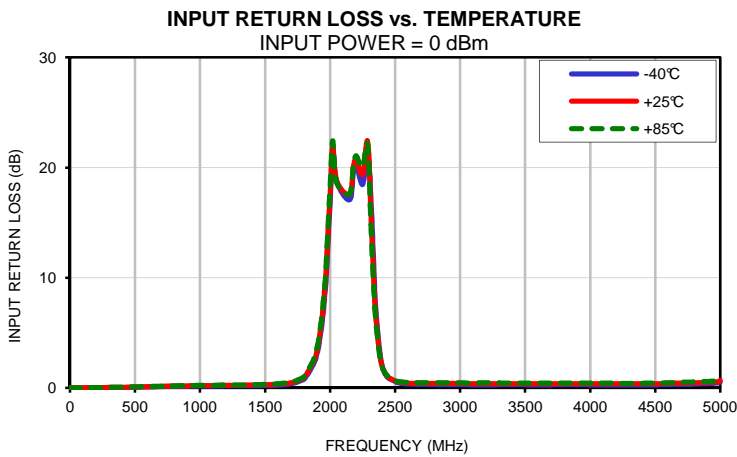

Typical Performance Curves

Band Pass Filter

SXBP-2150+

Typical Performance Curves