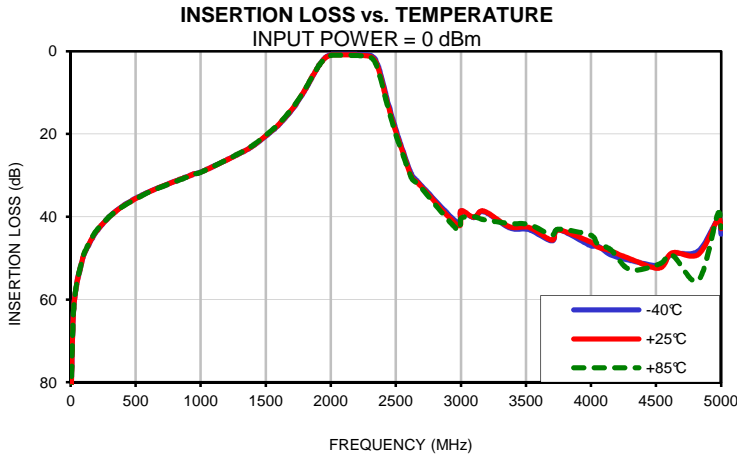

Typical Performance Curves

Band Pass Filter

SXBP-2150+

Typical Performance Curves