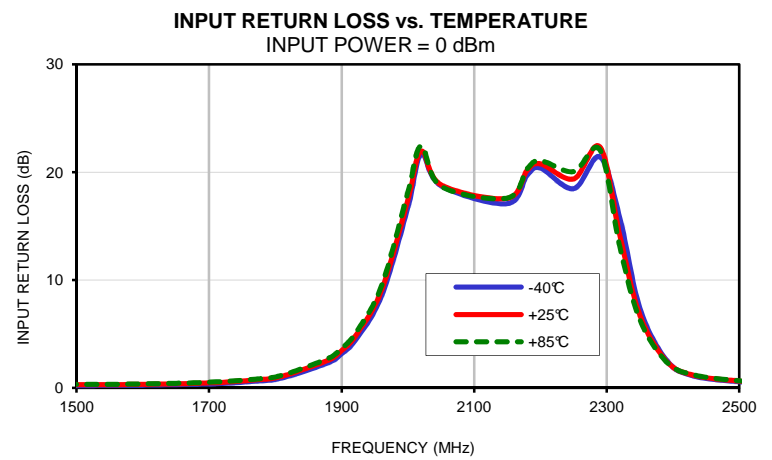

Typical Performance Curves

Band Pass Filter

SXBP-2150+

Typical Performance Curves