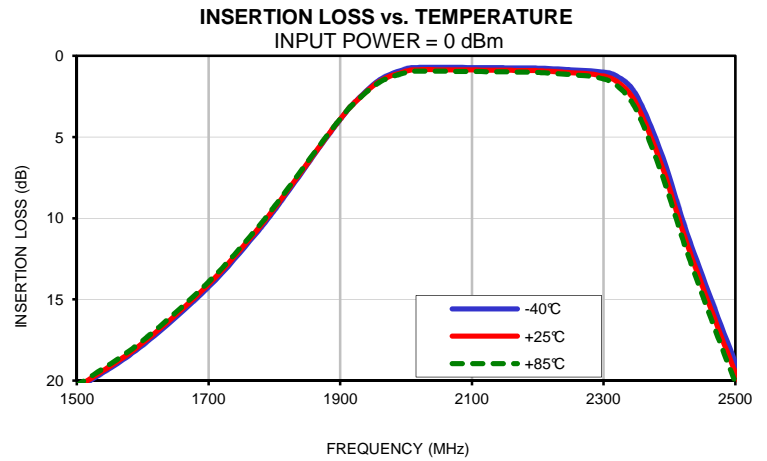

Typical Performance Curves

Band Pass Filter

SXBP-2150+

Typical Performance Curves